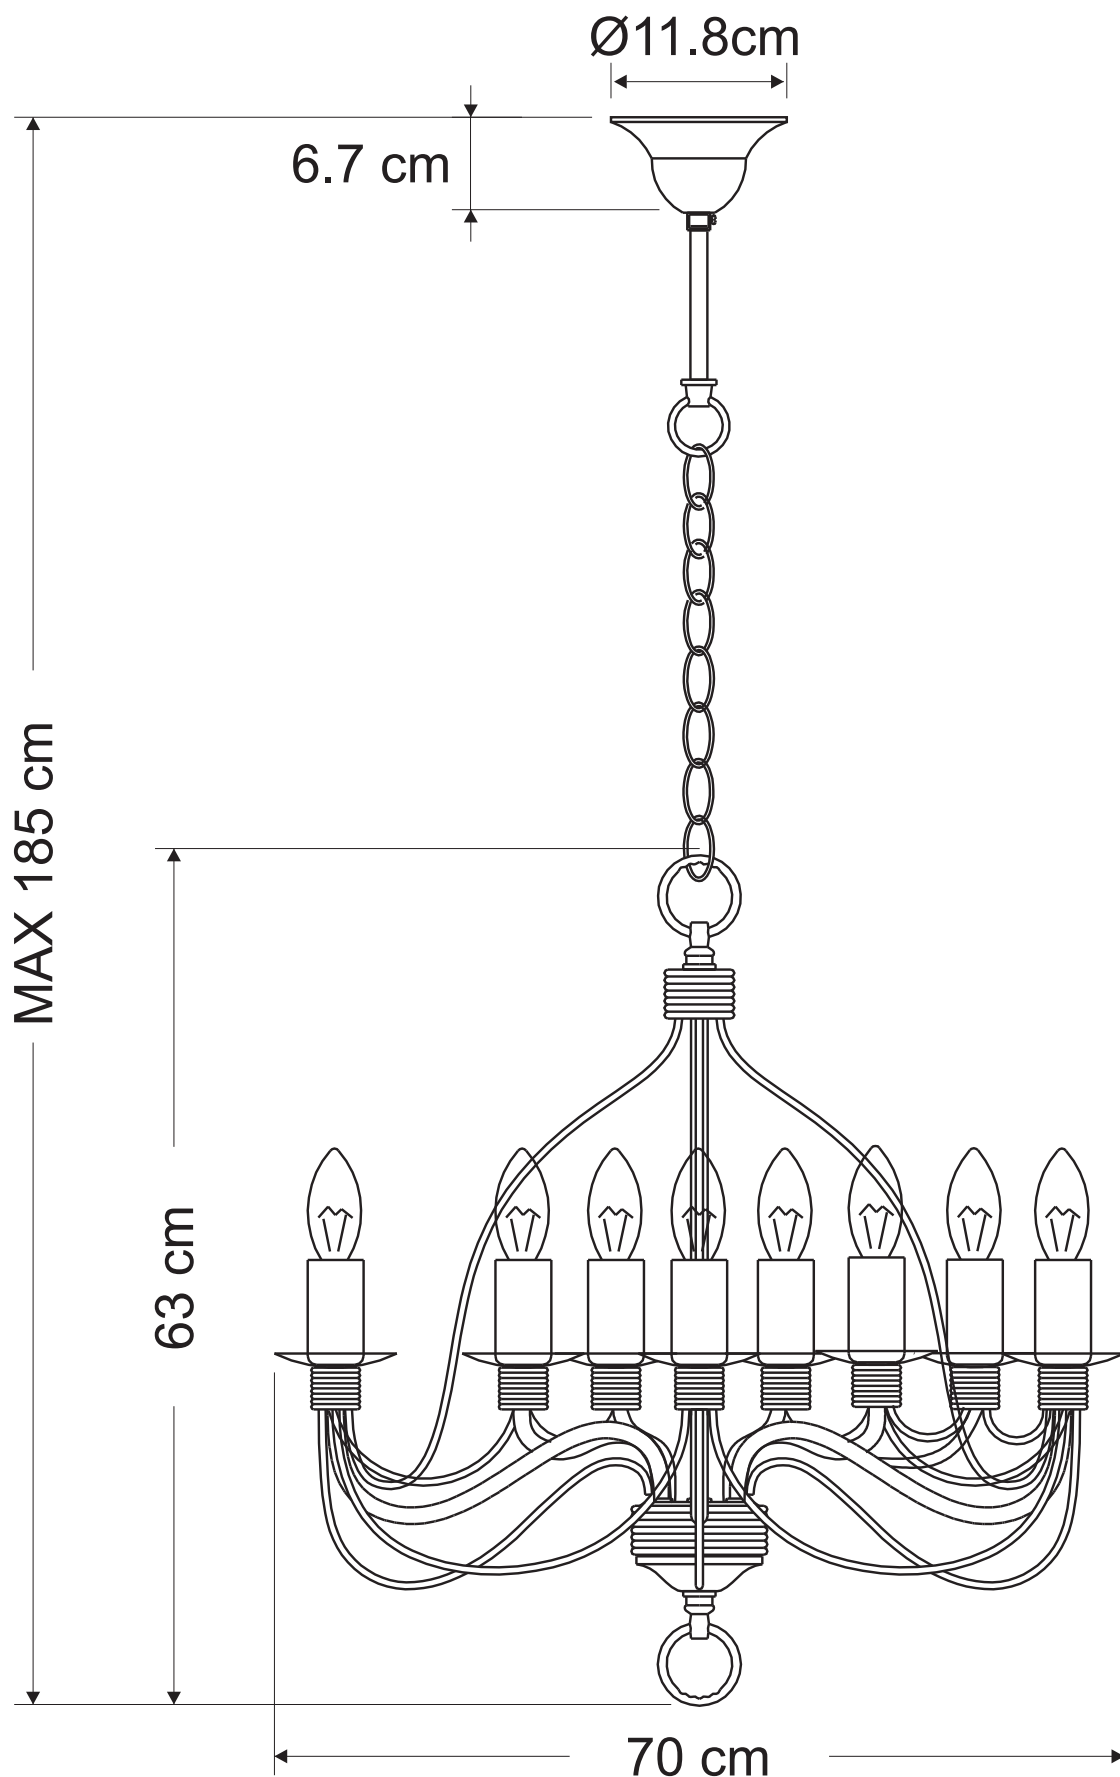

Model: D02191/ P3 W45xH50cm

Material: Iron

Max Wattage: 3x60W

Carton Size: L26cmxW22cmxH45cm

Socket:E14

Net Weight: 2.00 KG

Model: D02191/ P5 W52xH50cm

Material: Iron

Max Wattage: 5x60W

Carton Size: L30cmxW30cmxH45cm

Socket: E14

Net Weight: 2.50 KG

Model: D02191/ P8 W70xH63cm

Material: Iron

Max Wattage: 8x60W

Carton Size: L56cmxW41cmxH61cm

Socket:E14

Net Weight: 4.30 KG