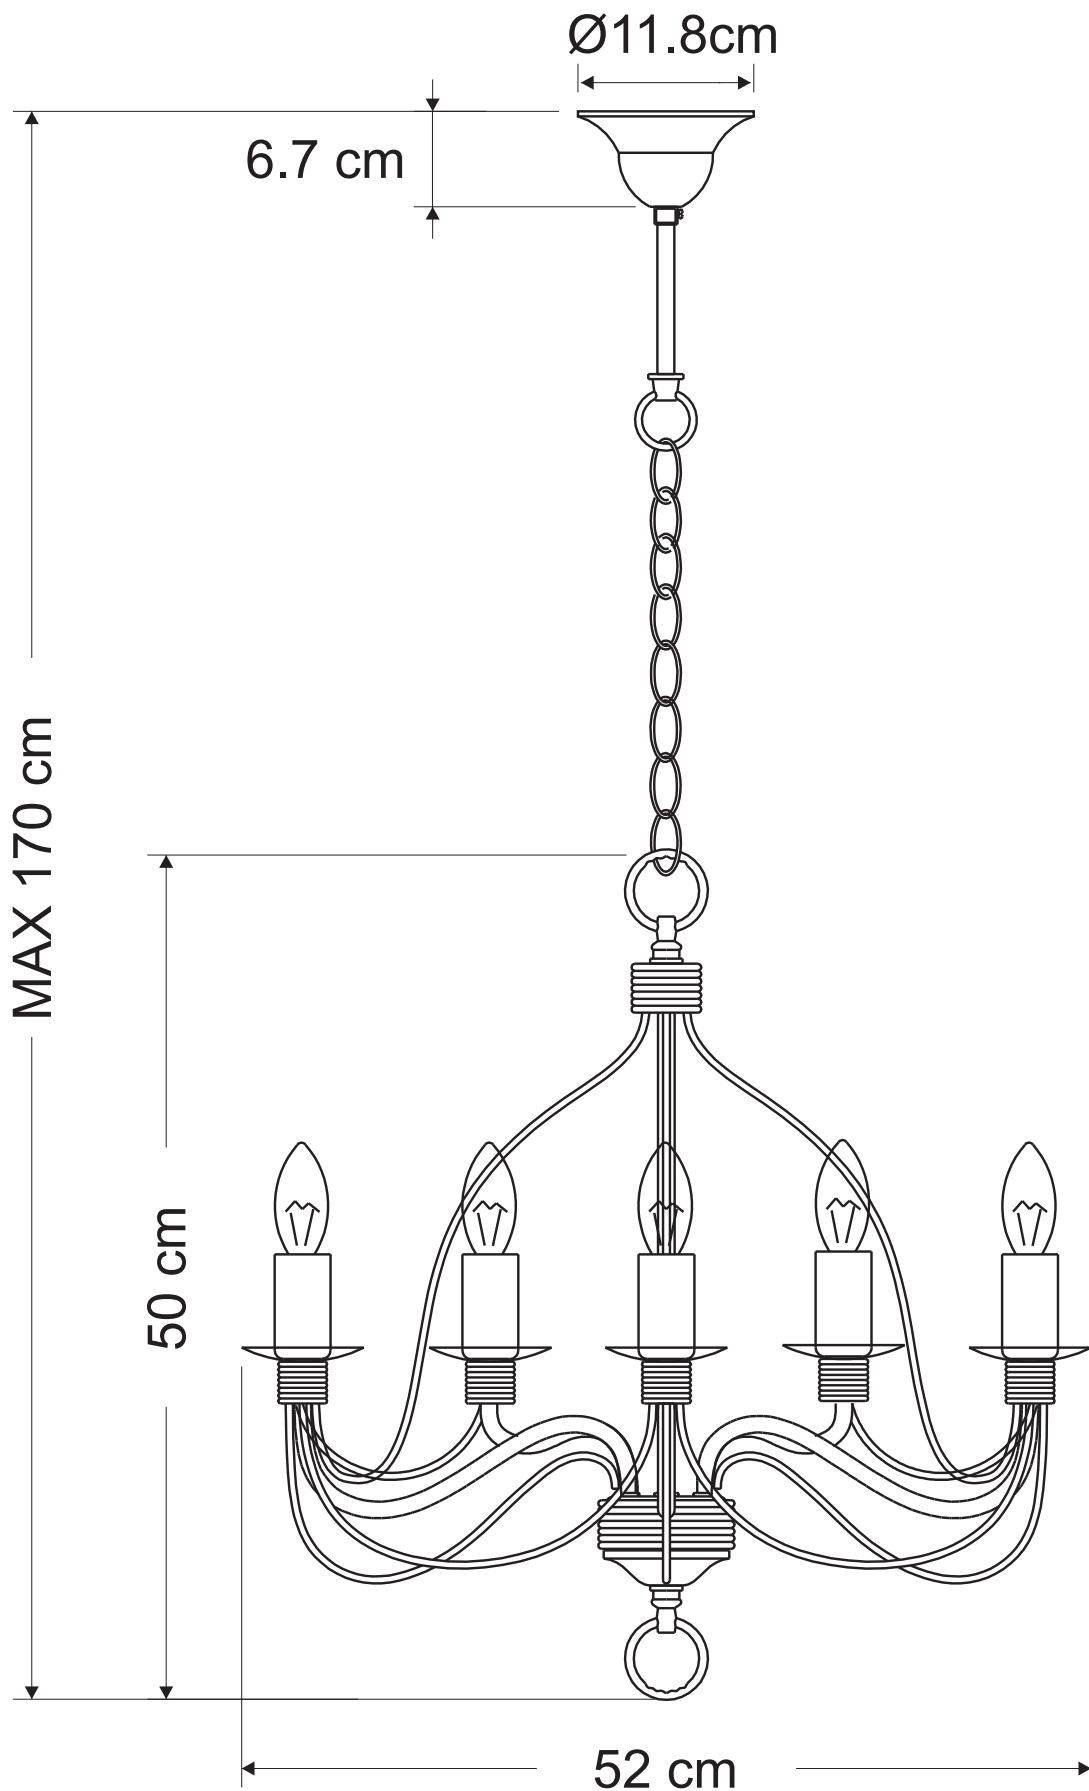

Model: D02191/ P3 W45xH50cm

Material: Iron

Max Wattage: 3x60W

Carton Size: L26cmxW22cmxH45cm

Socket:E14

Net Weight: 2.00 KG

Model: D02191/ P5 W52xH50cm

Material: Iron

Max Wattage: 5x60W

Carton Size: L30cmxW30cmxH45cm

Socket: E14

Net Weight: 2.50 KG

Model: D02191/ P8 W70xH63cm

Material: Iron

Max Wattage: 8x60W

Carton Size: L56cmxW41cmxH61cm

Socket:E14

Net Weight: 4.30 KG