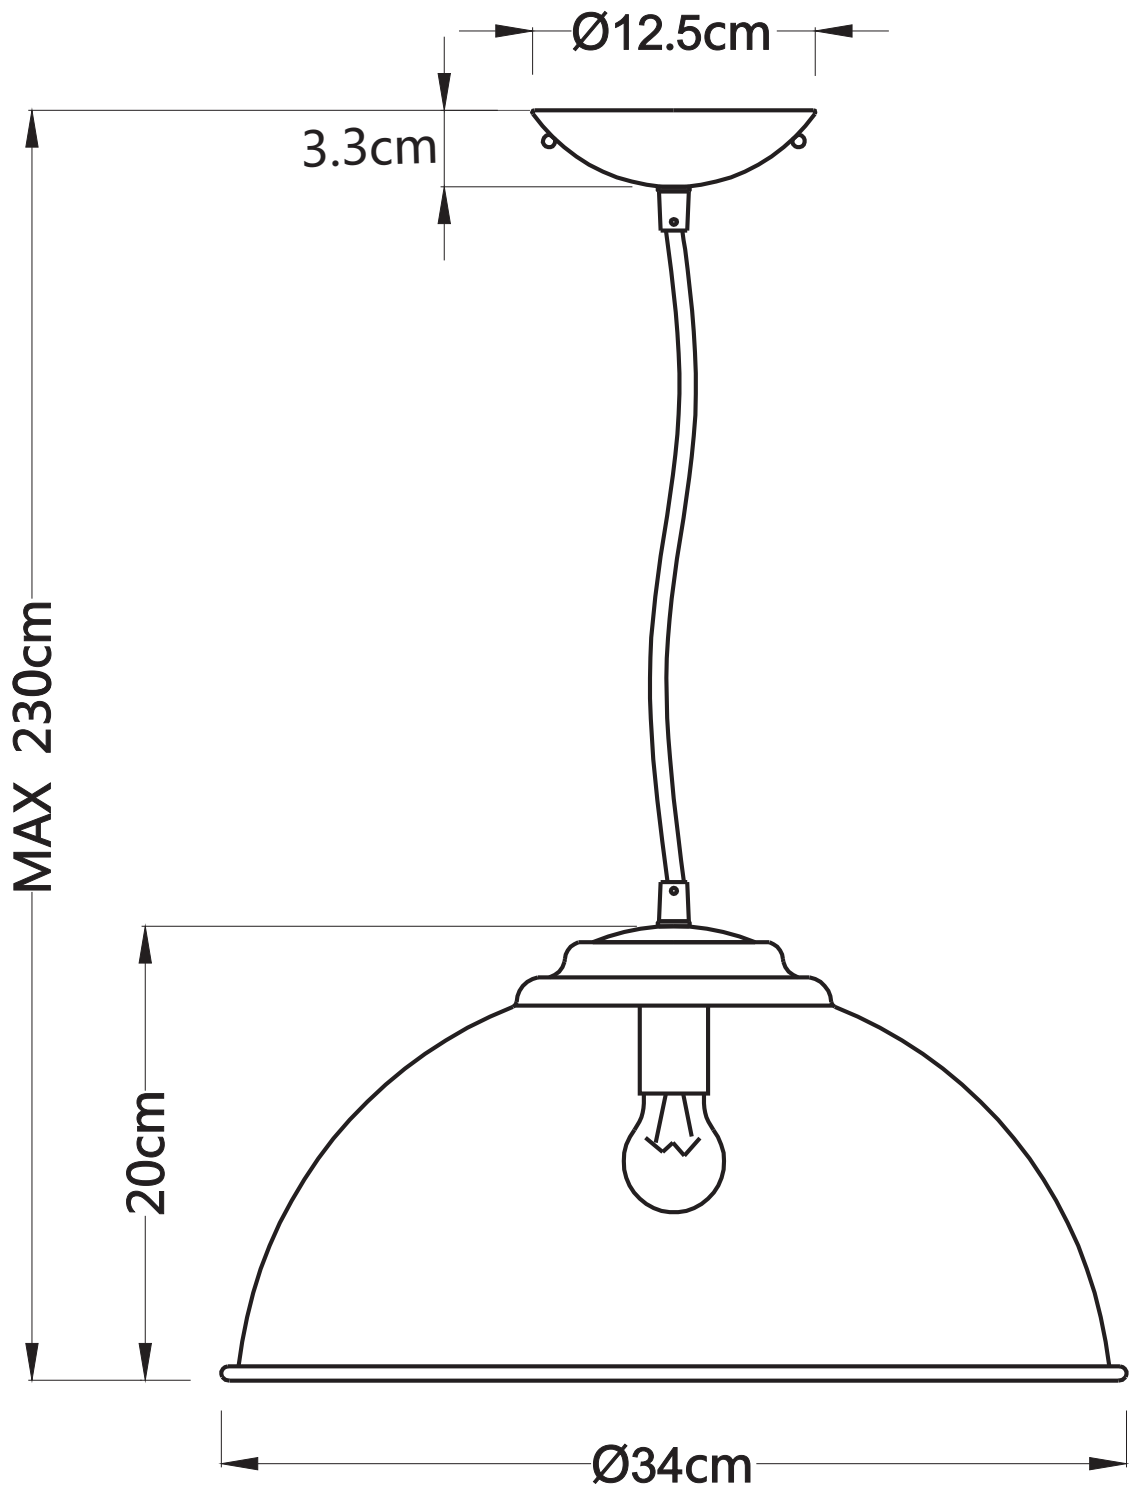

**Model: D06686/ P1 D90xH40cm**  
**Material: Iron/Gilding**  
**Max Wattage: 1x60W**  
**Carton Size: L95cmxW95cmxH50cm**  
**Socket:E27**  
**Net Weight: 6.80KG**

**Model: D06686/ P3 D90xH40cm**  
**Material: Iron/Gilding**  
**Max Wattage: 1x60W**  
**Carton Size: L95cmxW95cmxH50cm**  
**Socket:E27**  
**Net Weight: 6.80KG**

**Model: D06686/ P1 D34xH20cm**  
**Material: Iron/Gilding**  
**Max Wattage: 1x60W**  
**Carton Size: L38cmxW38cmxH27cm**  
**Socket:E27**  
**Net Weight: 1.12 KG**

**Model: D06686/ P1 D50xH30cm**  
**Material: Iron/Gilding**  
**Max Wattage: 1x60W**  
**Carton Size: L56cmxW56cmxH36cm**  
**Socket:E27**  
**Net Weight: 2.22 KG**