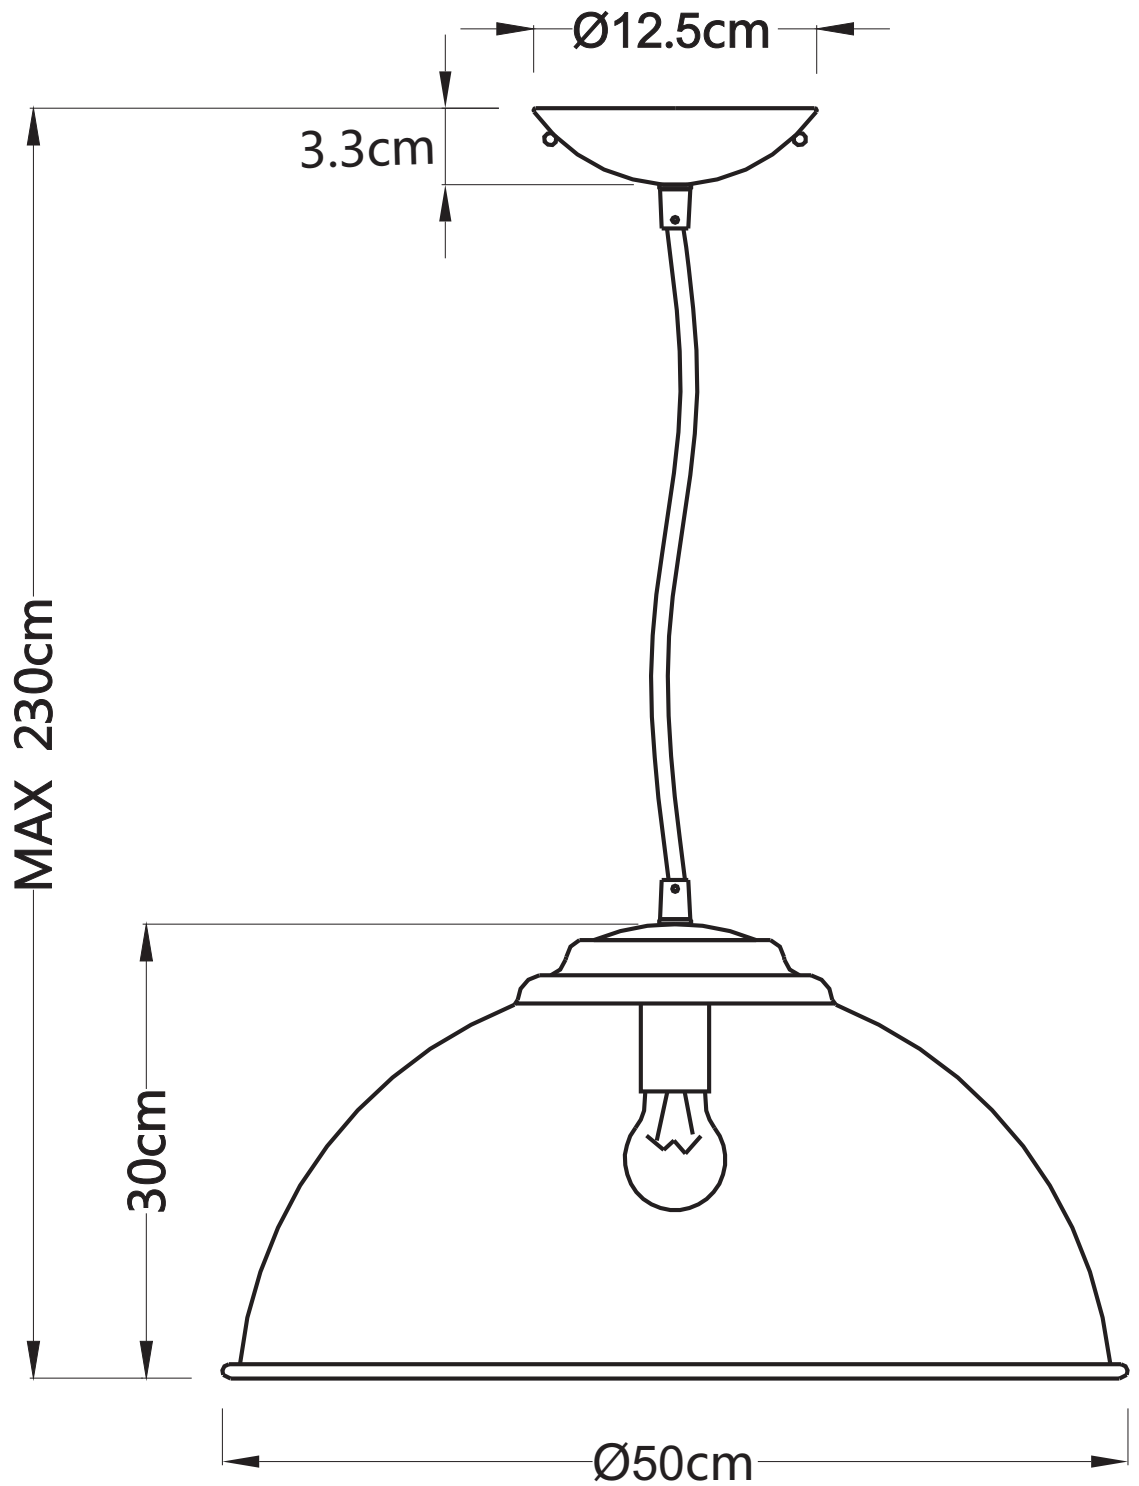

**Model: D06686/ P1 D90xH40cm**  
**Material: Iron/Gilding**  
**Max Wattage: 1x60W**  
**Carton Size: L95cmxW95cmxH50cm**  
**Socket:E27**  
**Net Weight: 6.80KG**

**Model: D06686/ P3 D90xH40cm**  
**Material: Iron/Gilding**  
**Max Wattage: 1x60W**  
**Carton Size: L95cmxW95cmxH50cm**  
**Socket:E27**  
**Net Weight: 6.80KG**

**Model: D06686/ P1 D34xH20cm**  
**Material: Iron/Gilding**  
**Max Wattage: 1x60W**  
**Carton Size: L38cmxW38cmxH27cm**  
**Socket:E27**  
**Net Weight: 1.12 KG**

**Model: D06686/ P1 D50xH30cm**  
**Material: Iron/Gilding**  
**Max Wattage: 1x60W**  
**Carton Size: L56cmxW56cmxH36cm**  
**Socket:E27**  
**Net Weight: 2.22 KG**