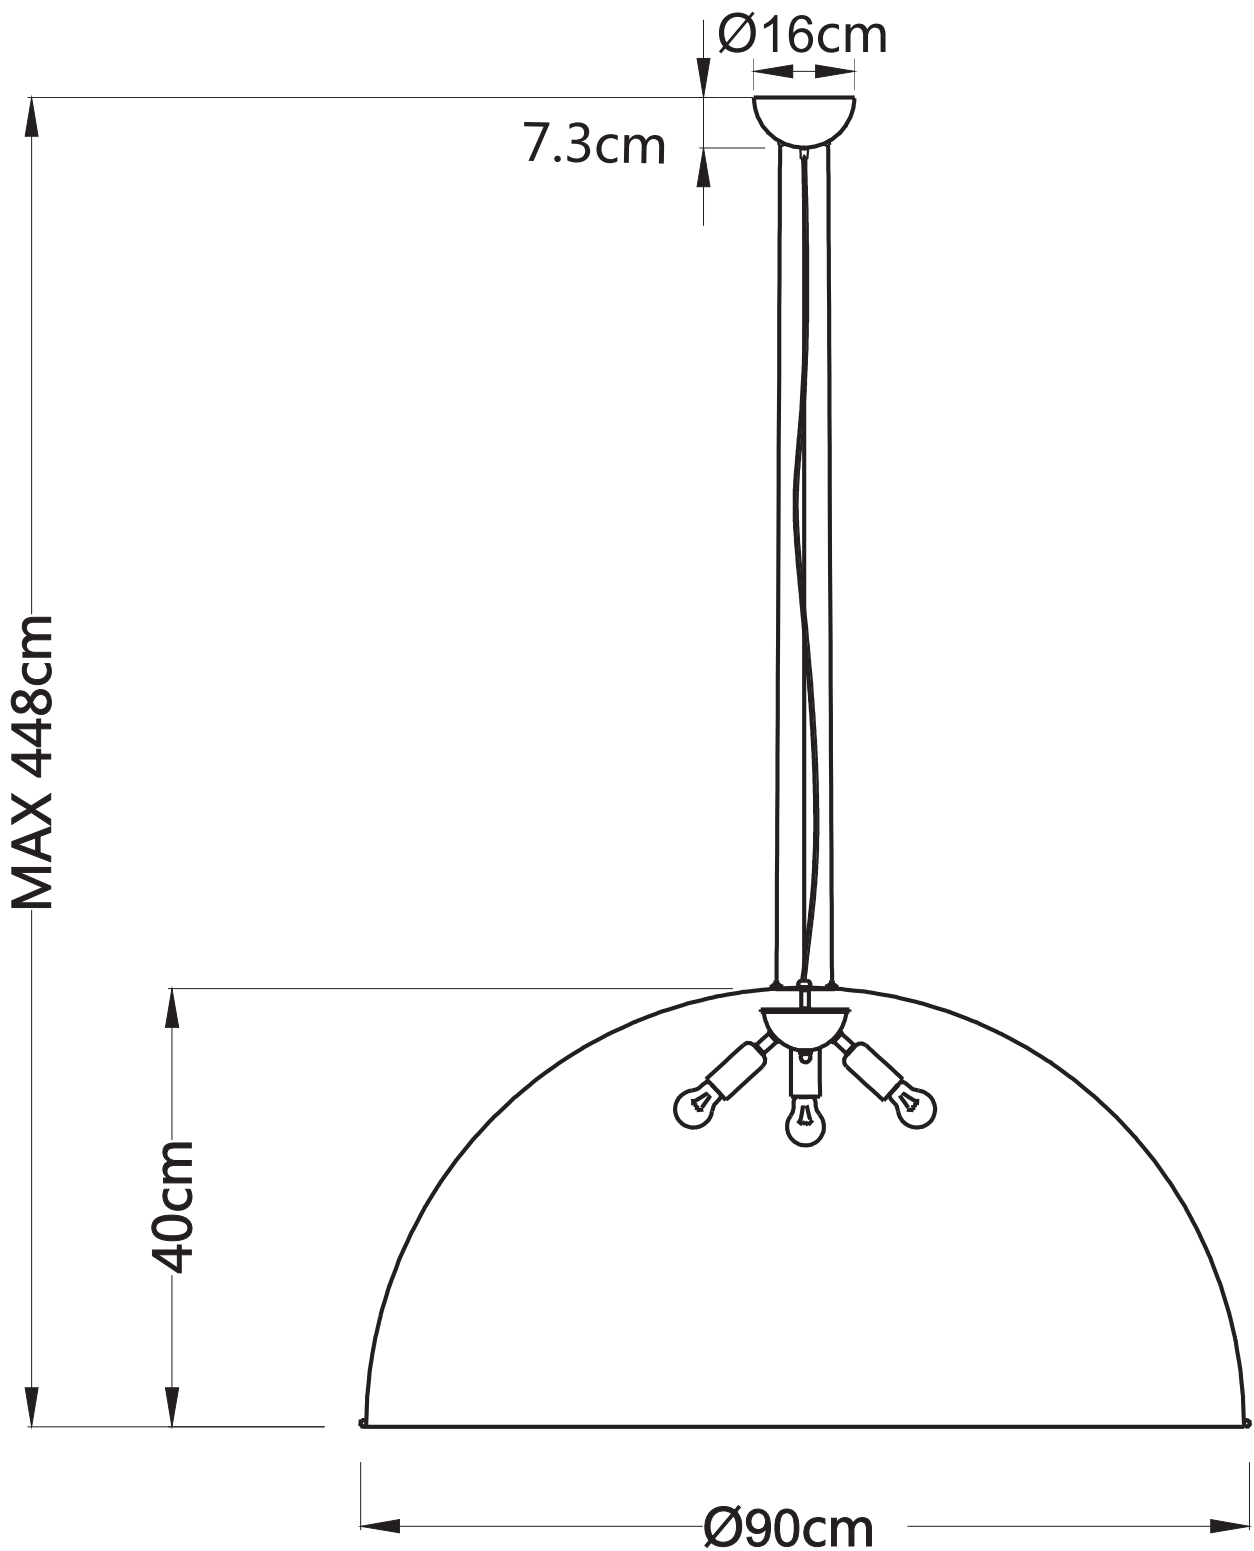

**Model: D06686/ P1 D90xH40cm**  
**Material: Iron/Gilding**  
**Max Wattage: 1x60W**  
**Carton Size: L95cmxW95cmxH50cm**  
**Socket:E27**  
**Net Weight: 6.80KG**

**Model: D06686/ P3 D90xH40cm**  
**Material: Iron/Gilding**  
**Max Wattage: 1x60W**  
**Carton Size: L95cmxW95cmxH50cm**  
**Socket:E27**  
**Net Weight: 6.80KG**

**Model: D06686/ P1 D34xH20cm**  
**Material: Iron/Gilding**  
**Max Wattage: 1x60W**  
**Carton Size: L38cmxW38cmxH27cm**  
**Socket:E27**  
**Net Weight: 1.12 KG**

**Model: D06686/ P1 D50xH30cm**  
**Material: Iron/Gilding**  
**Max Wattage: 1x60W**  
**Carton Size: L56cmxW56cmxH36cm**  
**Socket:E27**  
**Net Weight: 2.22 KG**