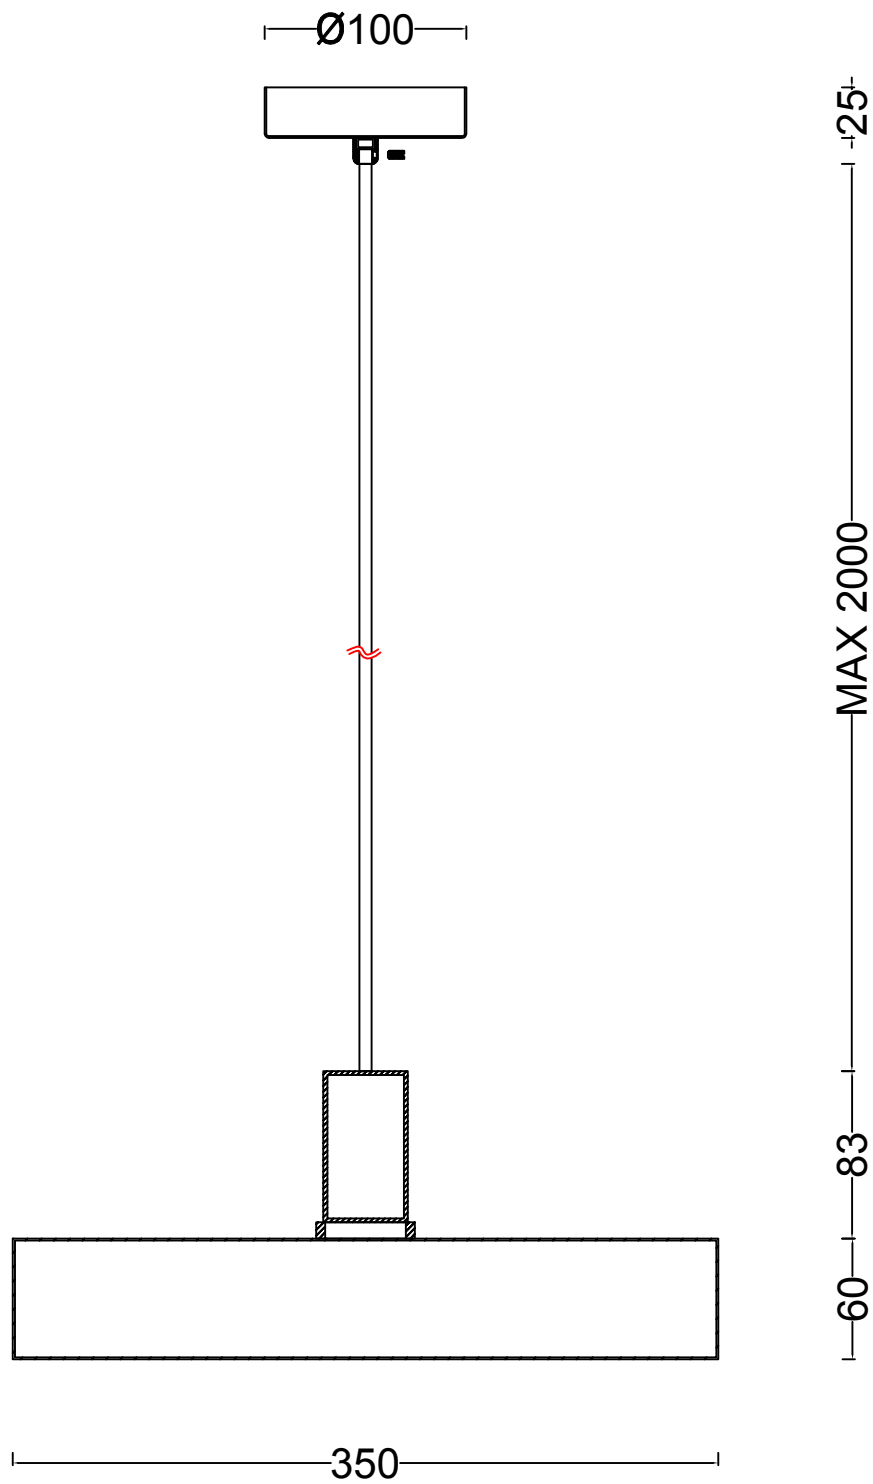

Model: SATURN WHS - 13MD180902WHS
Material: Iron+Aluminum
Max Wattage: 1 x 60W
Carton Size: L37cm x W27cm x H11cm
Socket: E27
Net Weight: 0.9KG

Model: SATURN WHM - 13MD180902WHM
Material: Iron+Aluminum
Max Wattage: 1 x 60W
Carton Size: L40cm x W40cm x H12cm
Socket: E27
Net Weight: 1.7KG

Model: SATURN BKS - 13MD180902BKS
Material: Iron+Aluminum
Max Wattage: 1 x 60W
Carton Size: L37cm x W27cm x H11cm
Socket: E27
Net Weight: 0.9KG

Model: SATURN BKM - 13MD180902BKM
Material: Iron+Aluminum
Max Wattage: 1 x 60W
Carton Size: L40cm x W40cm x H12cm
Socket: E27
Net Weight: 1.7KG

Model: SATURN GCS - 13MD180902GCS
Material: Iron+Aluminum
Max Wattage: 1 x 60W
Carton Size: L37cm x W27cm x H11cm
Socket: E27
Net Weight: 0.9KG

Model: SATURN GCM - 13MD180902GCM
Material: Iron+Aluminum
Max Wattage: 1 x 60W
Carton Size: L40cm x W40cm x H12cm
Socket: E27
Net Weight: 1.7KG