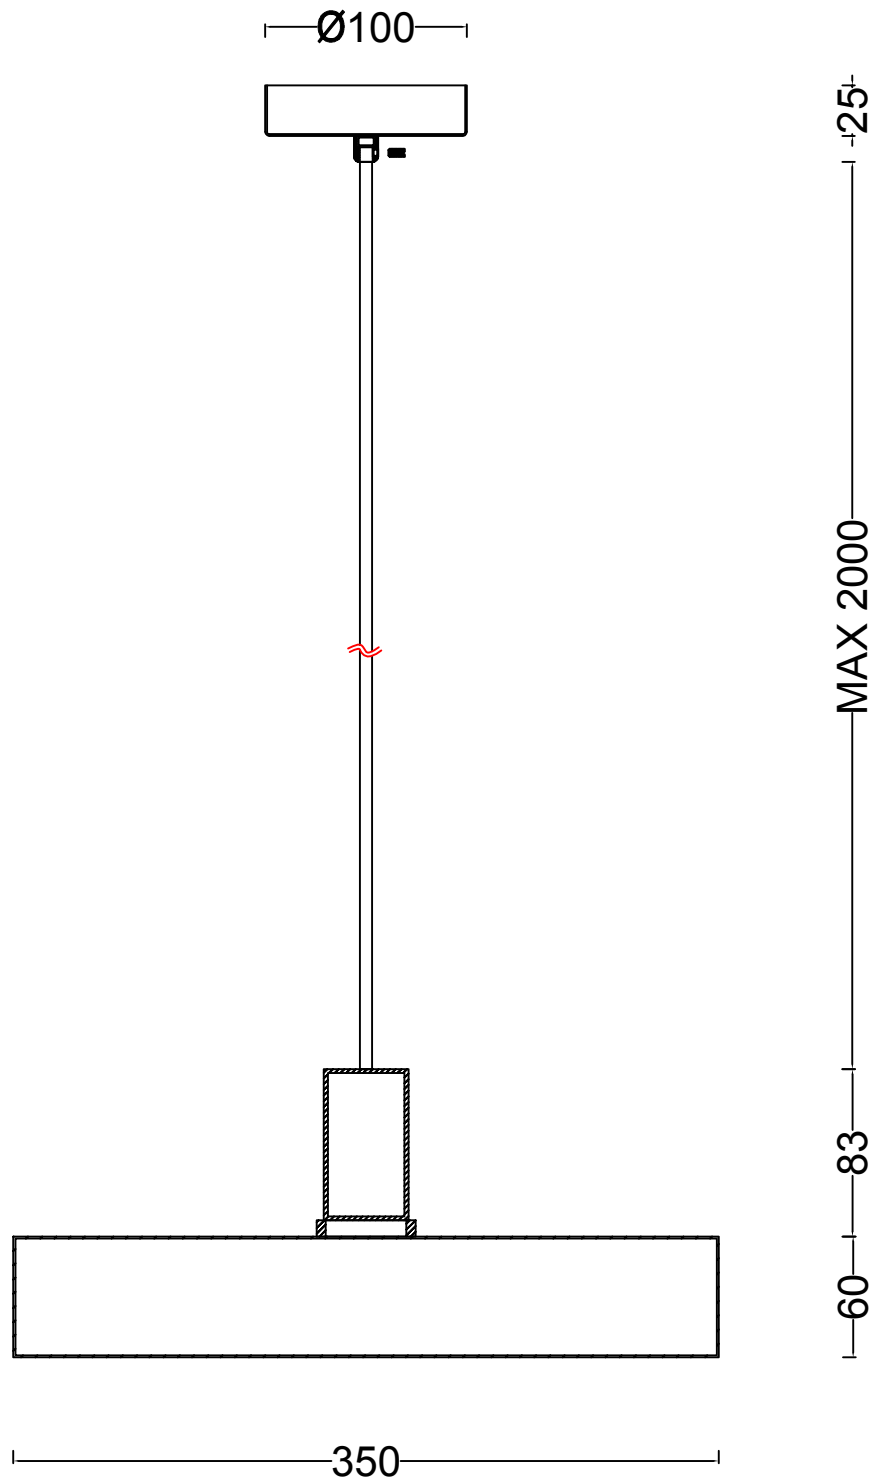

Model: SATURN WHS - 13MD180902WHS
Material: Iron+Aluminum
Max Wattage: 1 x 60W
Carton Size: L37cm x W27cm x H11cm
Socket: E27
Net Weight: 0.9KG

Model: SATURN WHM - 13MD180902WHM
Material: Iron+Aluminum
Max Wattage: 1 x 60W
Carton Size: L40cm x W40cm x H12cm
Socket: E27
Net Weight: 1.7KG

Model: SATURN BKS - 13MD180902BKS
Material: Iron+Aluminum
Max Wattage: 1 x 60W
Carton Size: L37cm x W27cm x H11cm
Socket: E27
Net Weight: 0.9KG

Model: SATURN BKM - 13MD180902BKM
Material: Iron+Aluminum
Max Wattage: 1 x 60W
Carton Size: L40cm x W40cm x H12cm
Socket: E27
Net Weight: 1.7KG

Model: SATURN GCS - 13MD180902GCS
Material: Iron+Aluminum
Max Wattage: 1 x 60W
Carton Size: L37cm x W27cm x H11cm
Socket: E27
Net Weight: 0.9KG

Model: SATURN GCM - 13MD180902GCM
Material: Iron+Aluminum
Max Wattage: 1 x 60W
Carton Size: L40cm x W40cm x H12cm
Socket: E27
Net Weight: 1.7KG