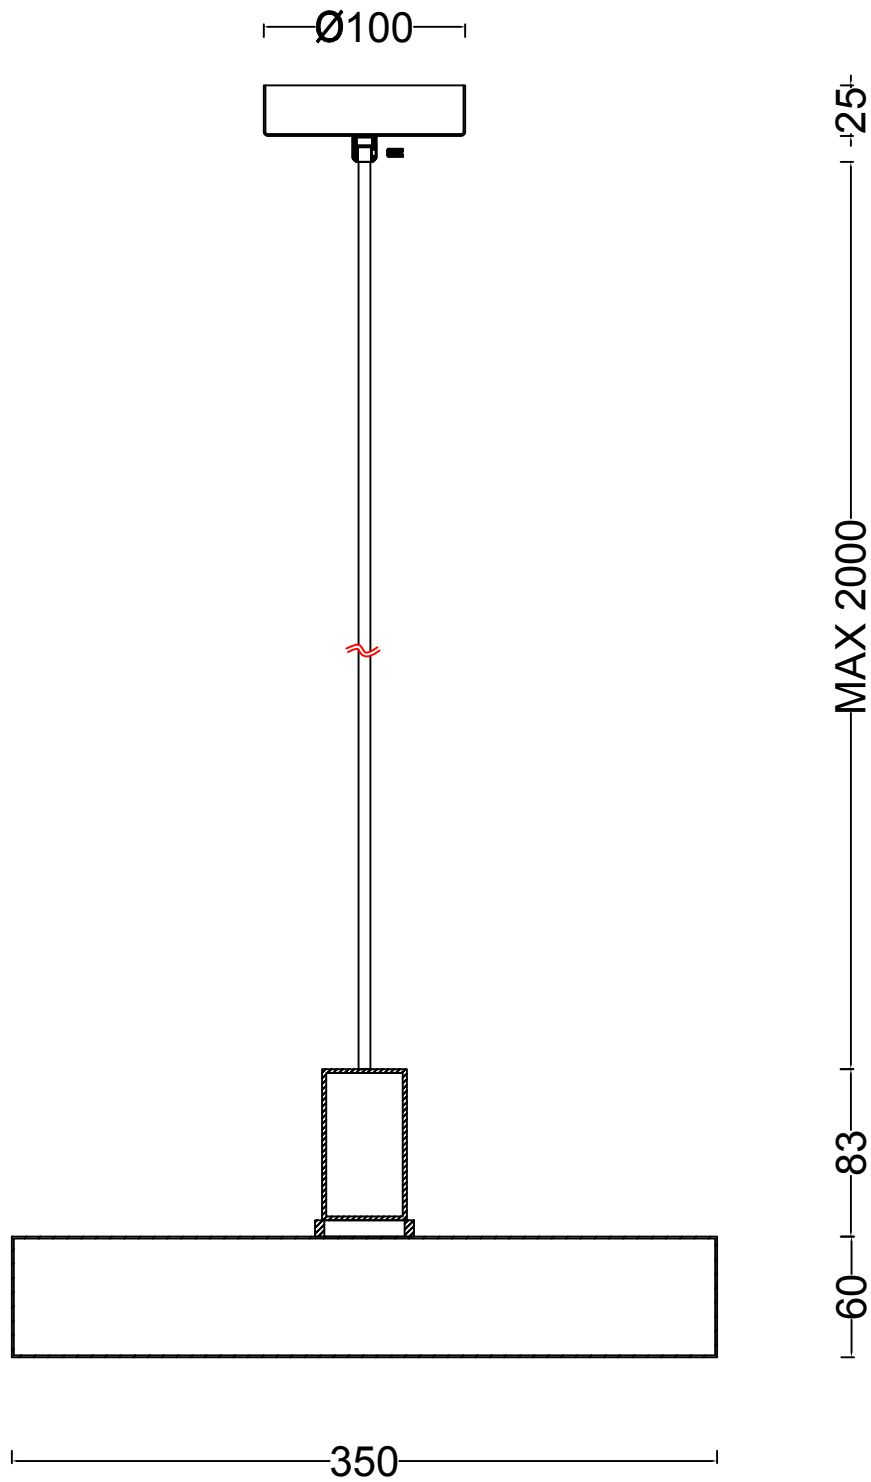

Model: SATURN WHS - 13MD180902WHS
Material: Iron+Aluminum
Max Wattage: 1 x 60W
Carton Size: L37cm x W27cm x H11cm
Socket: E27
Net Weight: 0.9KG

Model: SATURN WHM - 13MD180902WHM
Material: Iron+Aluminum
Max Wattage: 1 x 60W
Carton Size: L40cm x W40cm x H12cm
Socket: E27
Net Weight: 1.7KG

Model: SATURN BKS - 13MD180902BKS
Material: Iron+Aluminum
Max Wattage: 1 x 60W
Carton Size: L37cm x W27cm x H11cm
Socket: E27
Net Weight: 0.9KG

Model: SATURN BKM - 13MD180902BKM
Material: Iron+Aluminum
Max Wattage: 1 x 60W
Carton Size: L40cm x W40cm x H12cm
Socket: E27
Net Weight: 1.7KG

Model: SATURN GCS - 13MD180902GCS
Material: Iron+Aluminum
Max Wattage: 1 x 60W
Carton Size: L37cm x W27cm x H11cm
Socket: E27
Net Weight: 0.9KG

Model: SATURN GCM - 13MD180902GCM
Material: Iron+Aluminum
Max Wattage: 1 x 60W
Carton Size: L40cm x W40cm x H12cm
Socket: E27
Net Weight: 1.7KG