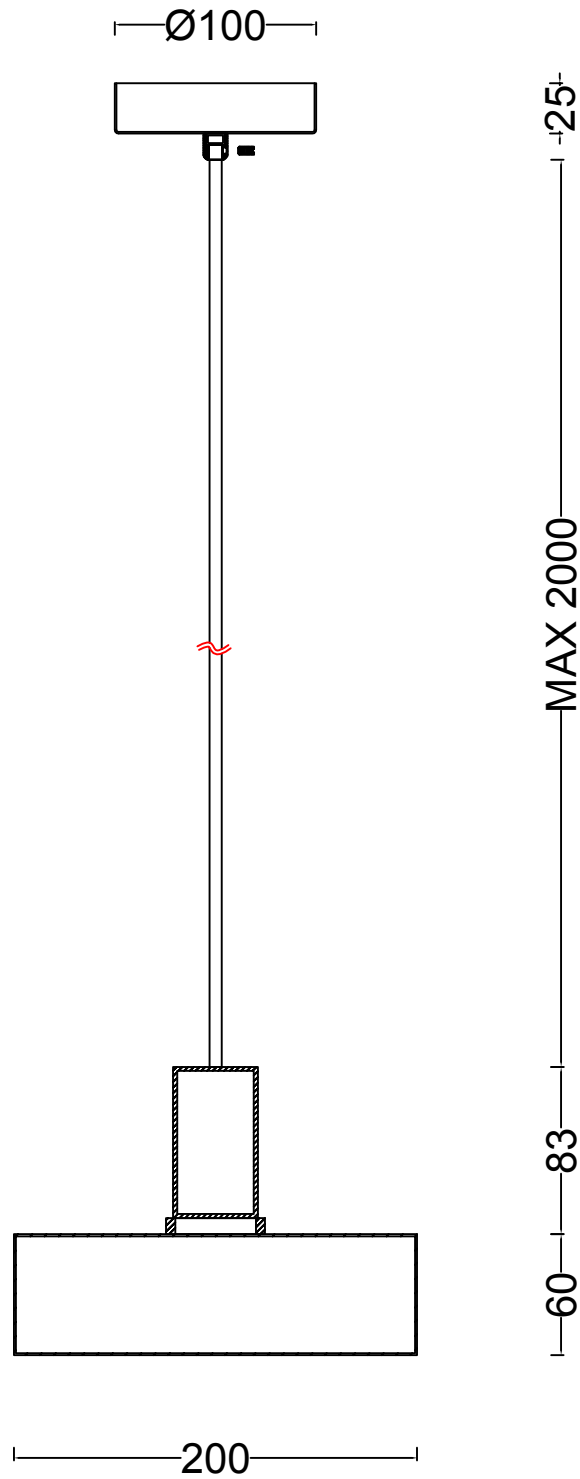

Model: SATURN WHS - 13MD180902WHS
Material: Iron+Aluminum
Max Wattage: 1 x 60W
Carton Size: L37cm x W27cm x H11cm
Socket: E27
Net Weight: 0.9KG

Model: SATURN WHM - 13MD180902WHM
Material: Iron+Aluminum
Max Wattage: 1 x 60W
Carton Size: L40cm x W40cm x H12cm
Socket: E27
Net Weight: 1.7KG

Model: SATURN BKS - 13MD180902BKS
Material: Iron+Aluminum
Max Wattage: 1 x 60W
Carton Size: L37cm x W27cm x H11cm
Socket: E27
Net Weight: 0.9KG

Model: SATURN BKM - 13MD180902BKM
Material: Iron+Aluminum
Max Wattage: 1 x 60W
Carton Size: L40cm x W40cm x H12cm
Socket: E27
Net Weight: 1.7KG

Model: SATURN GCS - 13MD180902GCS
Material: Iron+Aluminum
Max Wattage: 1 x 60W
Carton Size: L37cm x W27cm x H11cm
Socket: E27
Net Weight: 0.9KG

Model: SATURN GCM - 13MD180902GCM
Material: Iron+Aluminum
Max Wattage: 1 x 60W
Carton Size: L40cm x W40cm x H12cm
Socket: E27
Net Weight: 1.7KG