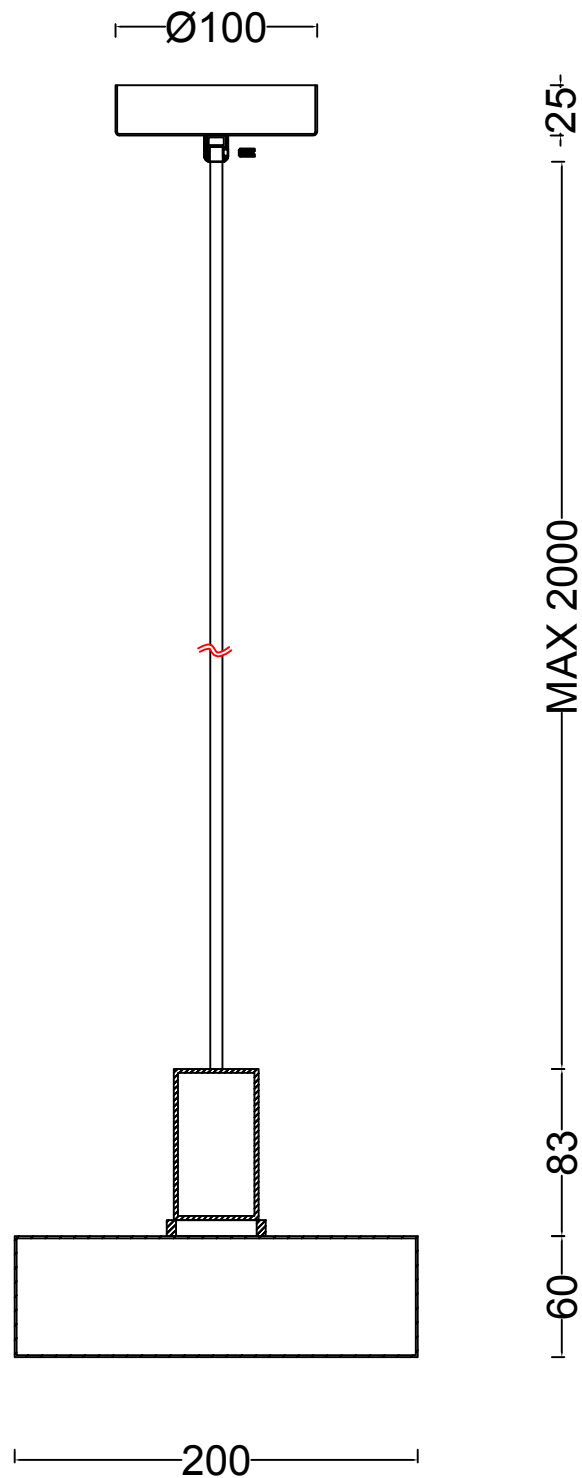

Model: SATURN WHS - 13MD180902WHS
Material: Iron+Aluminum
Max Wattage: 1 x 60W
Carton Size: L37cm x W27cm x H11cm
Socket: E27
Net Weight: 0.9KG

Model: SATURN WHM - 13MD180902WHM
Material: Iron+Aluminum
Max Wattage: 1 x 60W
Carton Size: L40cm x W40cm x H12cm
Socket: E27
Net Weight: 1.7KG

Model: SATURN BKS - 13MD180902BKS
Material: Iron+Aluminum
Max Wattage: 1 x 60W
Carton Size: L37cm x W27cm x H11cm
Socket: E27
Net Weight: 0.9KG

Model: SATURN BKM - 13MD180902BKM
Material: Iron+Aluminum
Max Wattage: 1 x 60W
Carton Size: L40cm x W40cm x H12cm
Socket: E27
Net Weight: 1.7KG

Model: SATURN GCS - 13MD180902GCS
Material: Iron+Aluminum
Max Wattage: 1 x 60W
Carton Size: L37cm x W27cm x H11cm
Socket: E27
Net Weight: 0.9KG

Model: SATURN GCM - 13MD180902GCM
Material: Iron+Aluminum
Max Wattage: 1 x 60W
Carton Size: L40cm x W40cm x H12cm
Socket: E27
Net Weight: 1.7KG