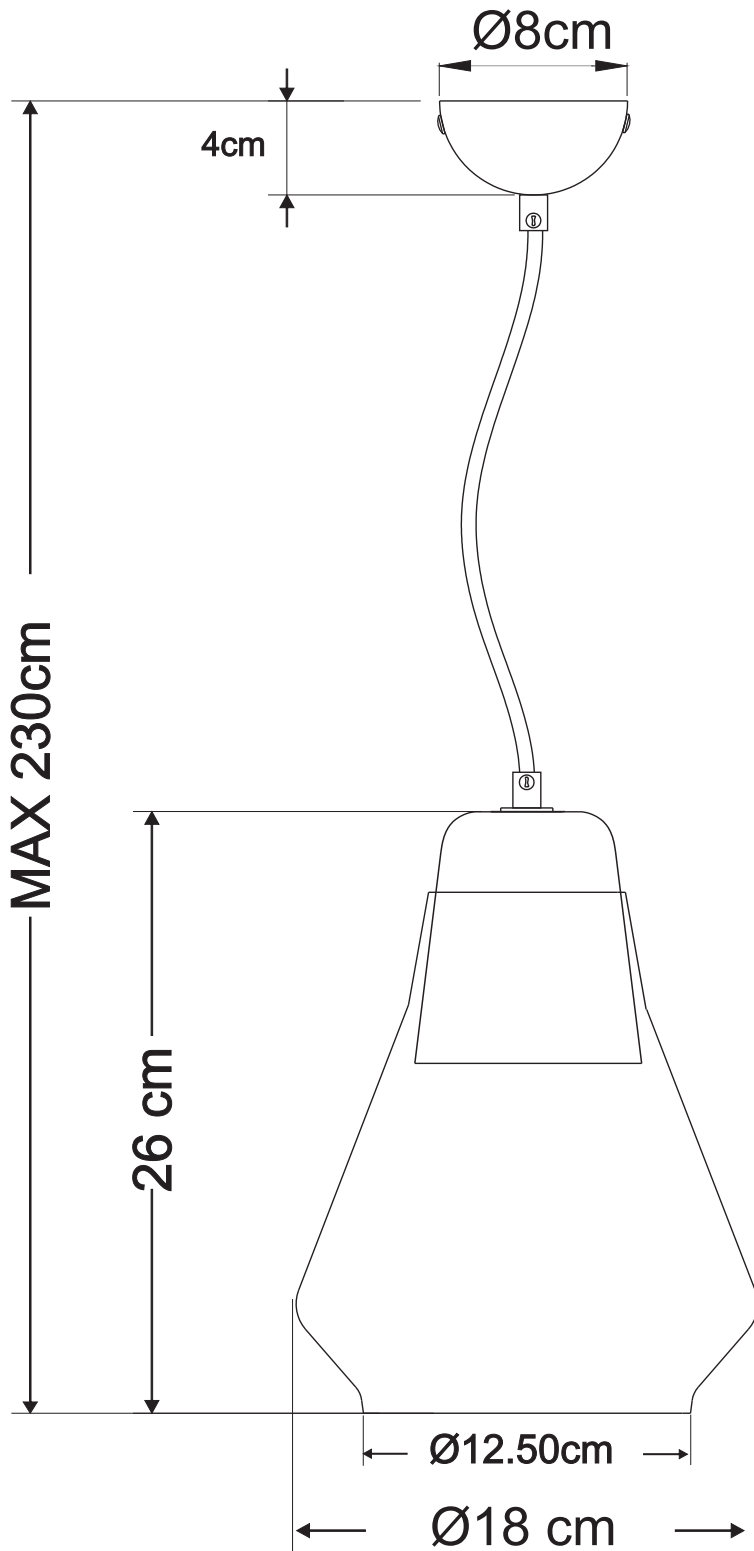

Model: D07027/ P1 W18xH26cm

Material: Iron+Marble+Glass

Max Wattage: 1x42W

Carton Size: L24cmxW24cmxH27cm

Socket:E27

Net Weight: 1.18 KG

Model: D06943/ P1 W18xH26cm

Material: Iron+Cork+Glass

Max Wattage: 1x28W

Carton Size: L24cmxW24cmxH27cm

Socket:E27

Net Weight: 0.90 KG

Model: D06944/ P1 W18xH26cm

Material: Iron+Glass

Max Wattage: 1x28W

Carton Size: L24cmxW24cmxH27cm

Socket:E27

Net Weight: 0.90KG

Model: D06945/ P1 W18xH26cm

Material: Iron+Concrete+Glass

Max Wattage: 1x28W

Carton Size: L24cmxW24cmxH27cm

Socket:E27

Net Weight: 1.18 KG

Model: D07027/ P1 Marble Suspension Set

Size: W7.8xH9.5cm

Material: Iron+Marble

Socket:E27

Model: D07030/ P1 Marble Suspension Set

Size: W7xH9cm

Material: Iron+Marble

Socket:E27