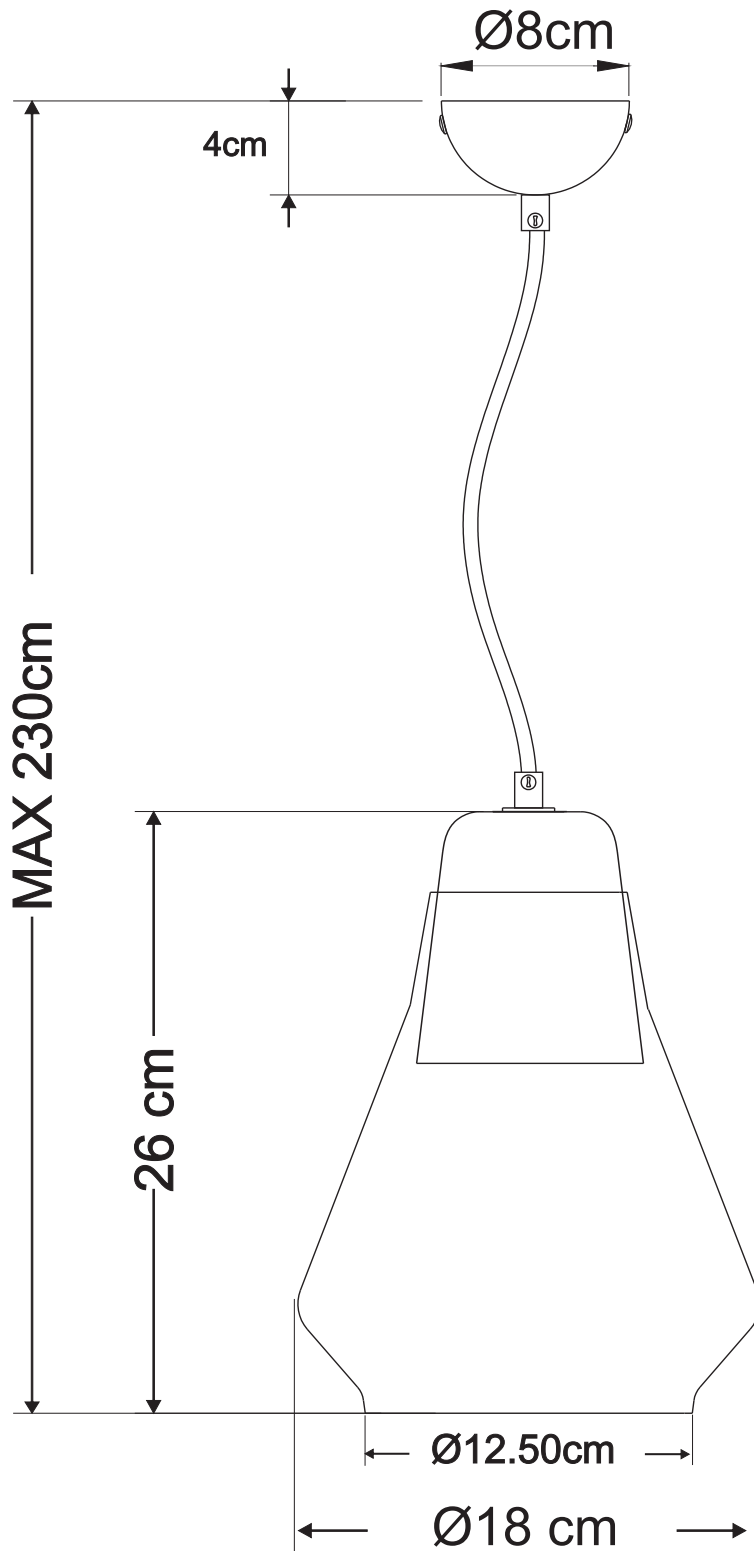

Model: D07027/ P1 W18xH26cm

Material: Iron+Marble+Glass

Max Wattage: 1x42W

Carton Size: L24cmxW24cmxH27cm

Socket:E27

Net Weight: 1.18 KG

Model: D06943/ P1 W18xH26cm

Material: Iron+Cork+Glass

Max Wattage: 1x28W

Carton Size: L24cmxW24cmxH27cm

Socket:E27

Net Weight: 0.90 KG

Model: D06944/ P1 W18xH26cm

Material: Iron+Glass

Max Wattage: 1x28W

Carton Size: L24cmxW24cmxH27cm

Socket:E27

Net Weight: 0.90KG

Model: D06945/ P1 W18xH26cm

Material: Iron+Concrete+Glass

Max Wattage: 1x28W

Carton Size: L24cmxW24cmxH27cm

Socket:E27

Net Weight: 1.18 KG

Model: D07027/ P1 Marble Suspension Set

Size: W7.8xH9.5cm

Material: Iron+Marble

Socket:E27

Model: D07030/ P1 Marble Suspension Set

Size: W7xH9cm

Material: Iron+Marble

Socket:E27