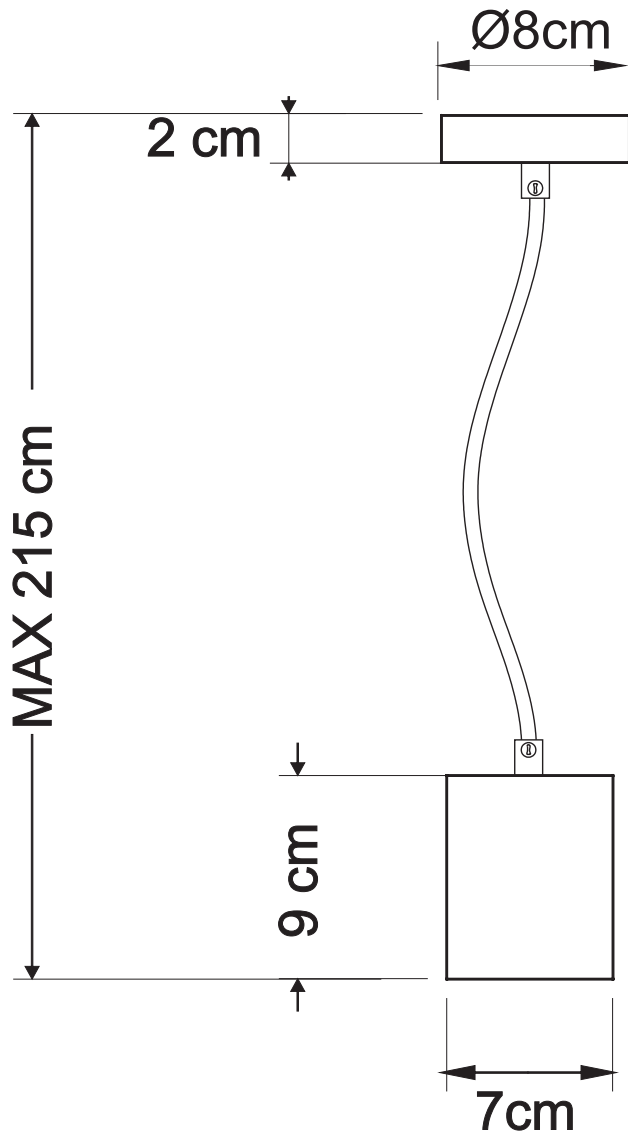

Model: D07027/ P1 W18xH26cm

Material: Iron+Marble+Glass

Max Wattage: 1x42W

Carton Size: L24cmxW24cmxH27cm

Socket:E27

Net Weight: 1.18 KG

Model: D06943/ P1 W18xH26cm

Material: Iron+Cork+Glass

Max Wattage: 1x28W

Carton Size: L24cmxW24cmxH27cm

Socket:E27

Net Weight: 0.90 KG

Model: D06944/ P1 W18xH26cm

Material: Iron+Glass

Max Wattage: 1x28W

Carton Size: L24cmxW24cmxH27cm

Socket:E27

Net Weight: 0.90KG

Model: D06945/ P1 W18xH26cm

Material: Iron+Concrete+Glass

Max Wattage: 1x28W

Carton Size: L24cmxW24cmxH27cm

Socket:E27

Net Weight: 1.18 KG

Model: D07027/ P1 Marble Suspension Set

Size: W7.8xH9.5cm

Material: Iron+Marble

Socket:E27

Model: D07030/ P1 Marble Suspension Set

Size: W7xH9cm

Material: Iron+Marble

Socket:E27