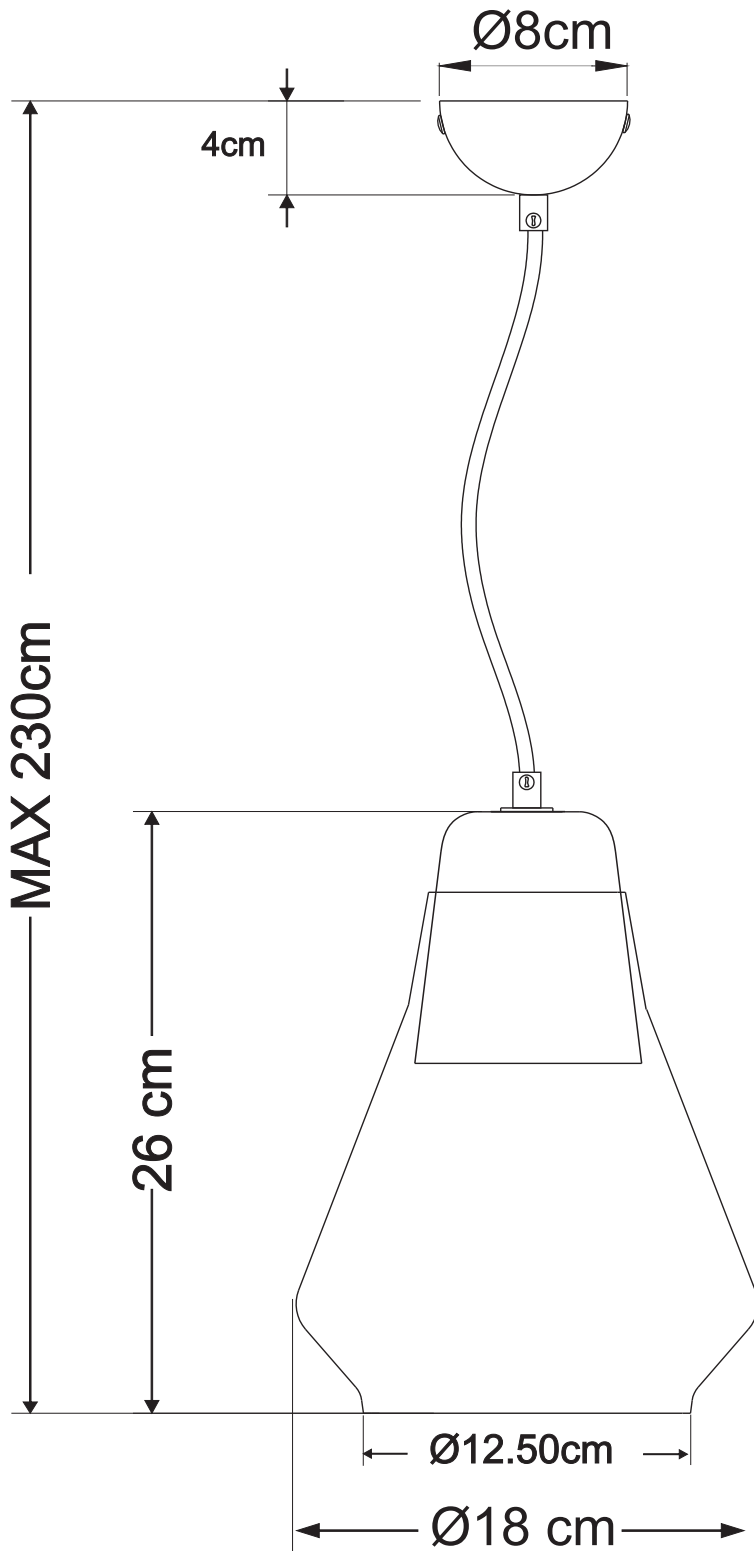

Model: D07027/ P1 W18xH26cm

Material: Iron+Marble+Glass

Max Wattage: 1x42W

Carton Size: L24cmxW24cmxH27cm

Socket:E27

Net Weight: 1.18 KG

Model: D06943/ P1 W18xH26cm

Material: Iron+Cork+Glass

Max Wattage: 1x28W

Carton Size: L24cmxW24cmxH27cm

Socket:E27

Net Weight: 0.90 KG

Model: D06944/ P1 W18xH26cm

Material: Iron+Glass

Max Wattage: 1x28W

Carton Size: L24cmxW24cmxH27cm

Socket:E27

Net Weight: 0.90KG

Model: D06945/ P1 W18xH26cm

Material: Iron+Concrete+Glass

Max Wattage: 1x28W

Carton Size: L24cmxW24cmxH27cm

Socket:E27

Net Weight: 1.18 KG

Model: D07027/ P1 Marble Suspension Set

Size: W7.8xH9.5cm

Material: Iron+Marble

Socket:E27

Model: D07030/ P1 Marble Suspension Set

Size: W7xH9cm

Material: Iron+Marble

Socket:E27