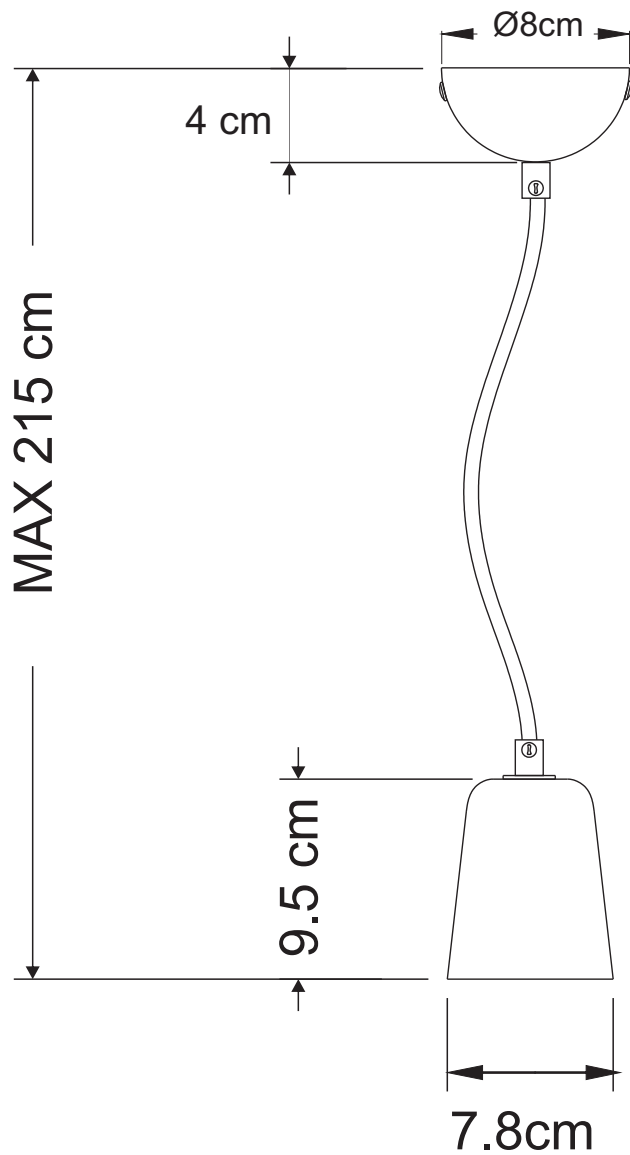

Model: D07027/ P1 W18xH26cm

Material: Iron+Marble+Glass

Max Wattage: 1x42W

Carton Size: L24cmxW24cmxH27cm

Socket:E27

Net Weight: 1.18 KG

Model: D06943/ P1 W18xH26cm

Material: Iron+Cork+Glass

Max Wattage: 1x28W

Carton Size: L24cmxW24cmxH27cm

Socket:E27

Net Weight: 0.90 KG

Model: D06944/ P1 W18xH26cm

Material: Iron+Glass

Max Wattage: 1x28W

Carton Size: L24cmxW24cmxH27cm

Socket:E27

Net Weight: 0.90KG

Model: D06945/ P1 W18xH26cm

Material: Iron+Concrete+Glass

Max Wattage: 1x28W

Carton Size: L24cmxW24cmxH27cm

Socket:E27

Net Weight: 1.18 KG

Model: D07027/ P1 Marble Suspension Set

Size: W7.8xH9.5cm

Material: Iron+Marble

Socket:E27

Model: D07030/ P1 Marble Suspension Set

Size: W7xH9cm

Material: Iron+Marble

Socket:E27