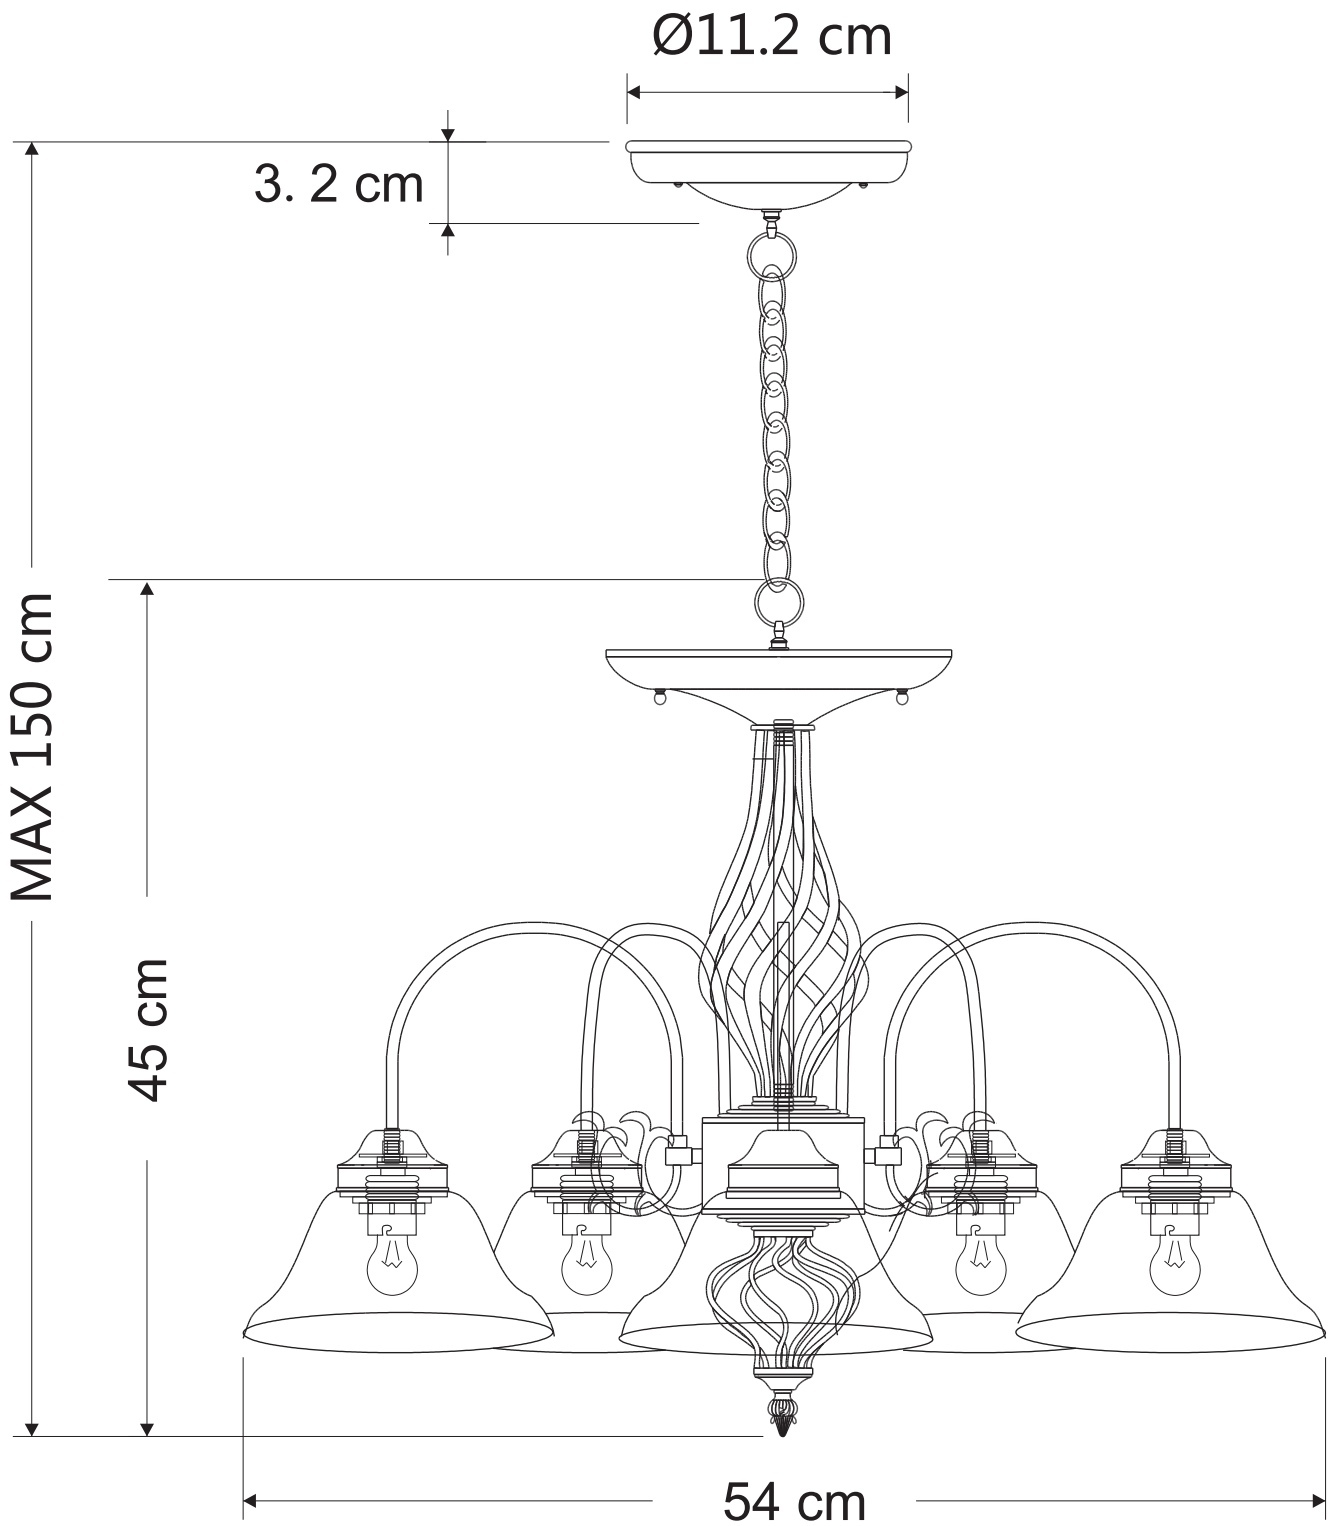

Model: D05911/ P1 W30xH30cm
Material: Iron+Glass
Max Wattage: 1x60W
Carton Size: L37cmxW37cmxH25cm
Socket:E27
Net Weight: 1.69 KG

Model: D05913/ P3 W46xH45cm

Material: Iron+Glass

Max Wattage: 3x60W

Carton Size: L34cmxW34cmxH37cm

Socket:E27

Net Weight: 3.00 KG

Model: D05915/ P5 W54xH45cm
Material: Iron+Glass
Max Wattage: 5x60W
Carton Size: L43cmxW44cmxH39cm
Socket:E27
Net Weight: 4.00 KG