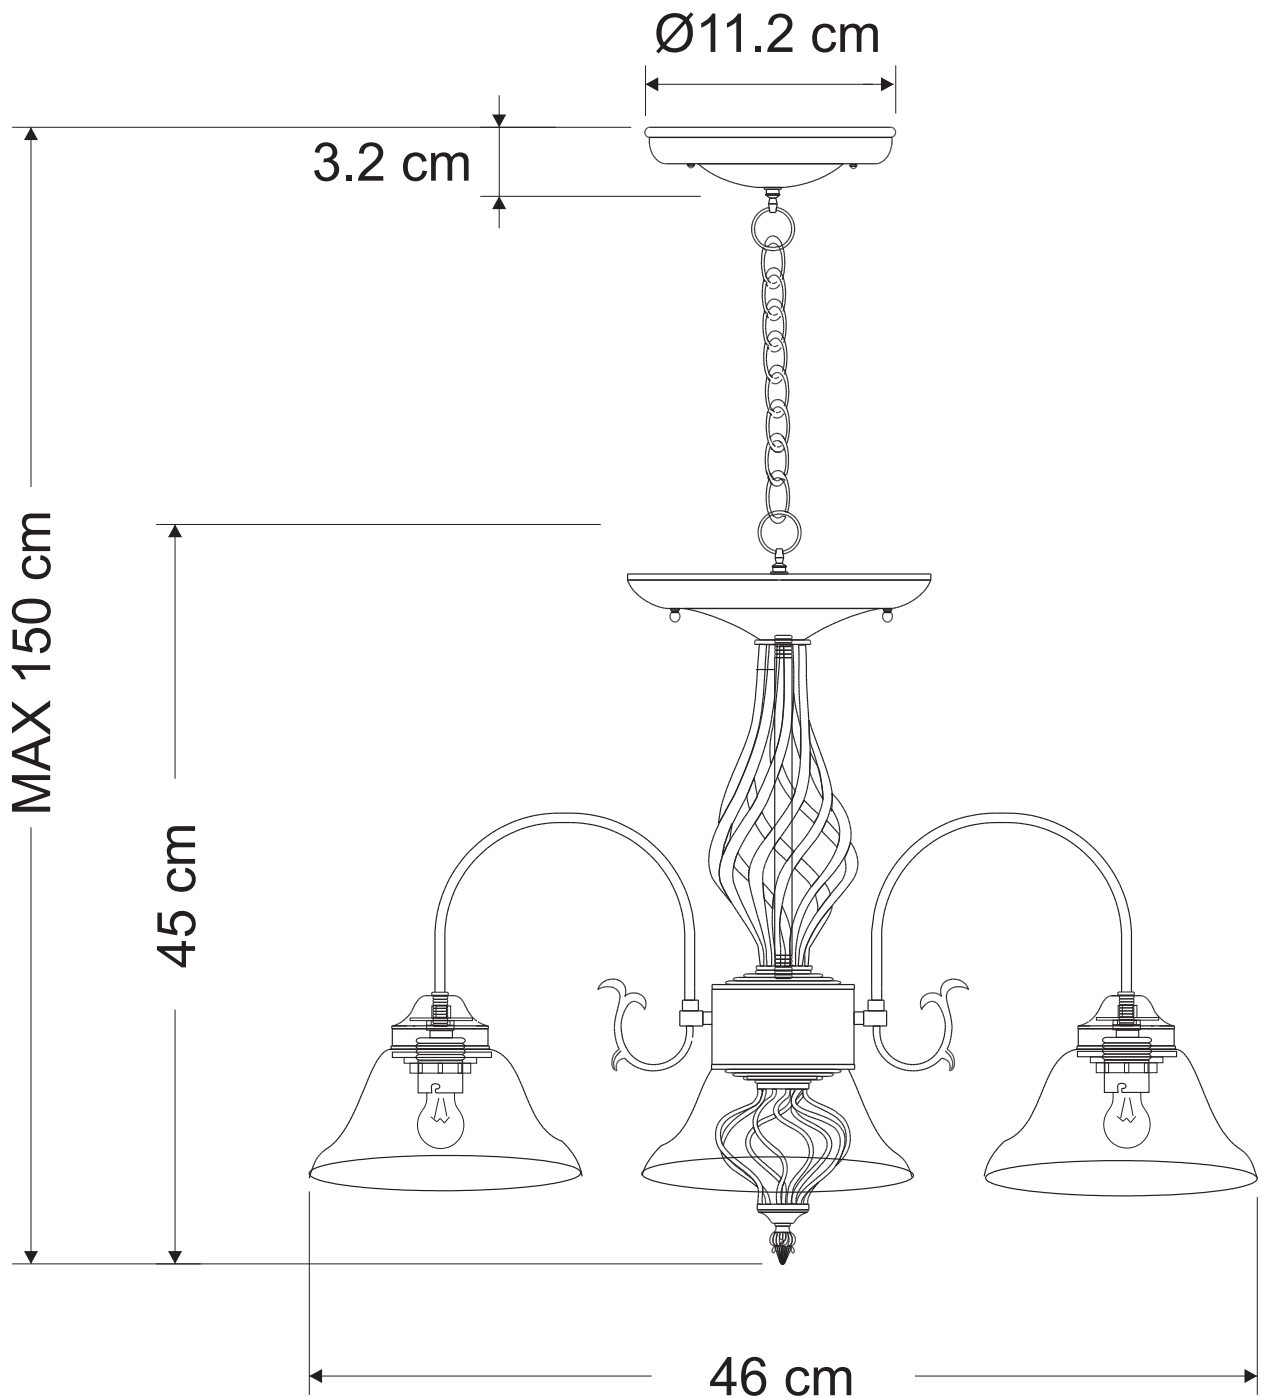

Model: D05911/ P1 W30xH30cm
Material: Iron+Glass
Max Wattage: 1x60W
Carton Size: L37cmxW37cmxH25cm
Socket:E27
Net Weight: 1.69 KG

Model: D05913/ P3 W46xH45cm

Material: Iron+Glass

Max Wattage: 3x60W

Carton Size: L34cmxW34cmxH37cm

Socket:E27

Net Weight: 3.00 KG

Model: D05915/ P5 W54xH45cm
Material: Iron+Glass
Max Wattage: 5x60W
Carton Size: L43cmxW44cmxH39cm
Socket:E27
Net Weight: 4.00 KG