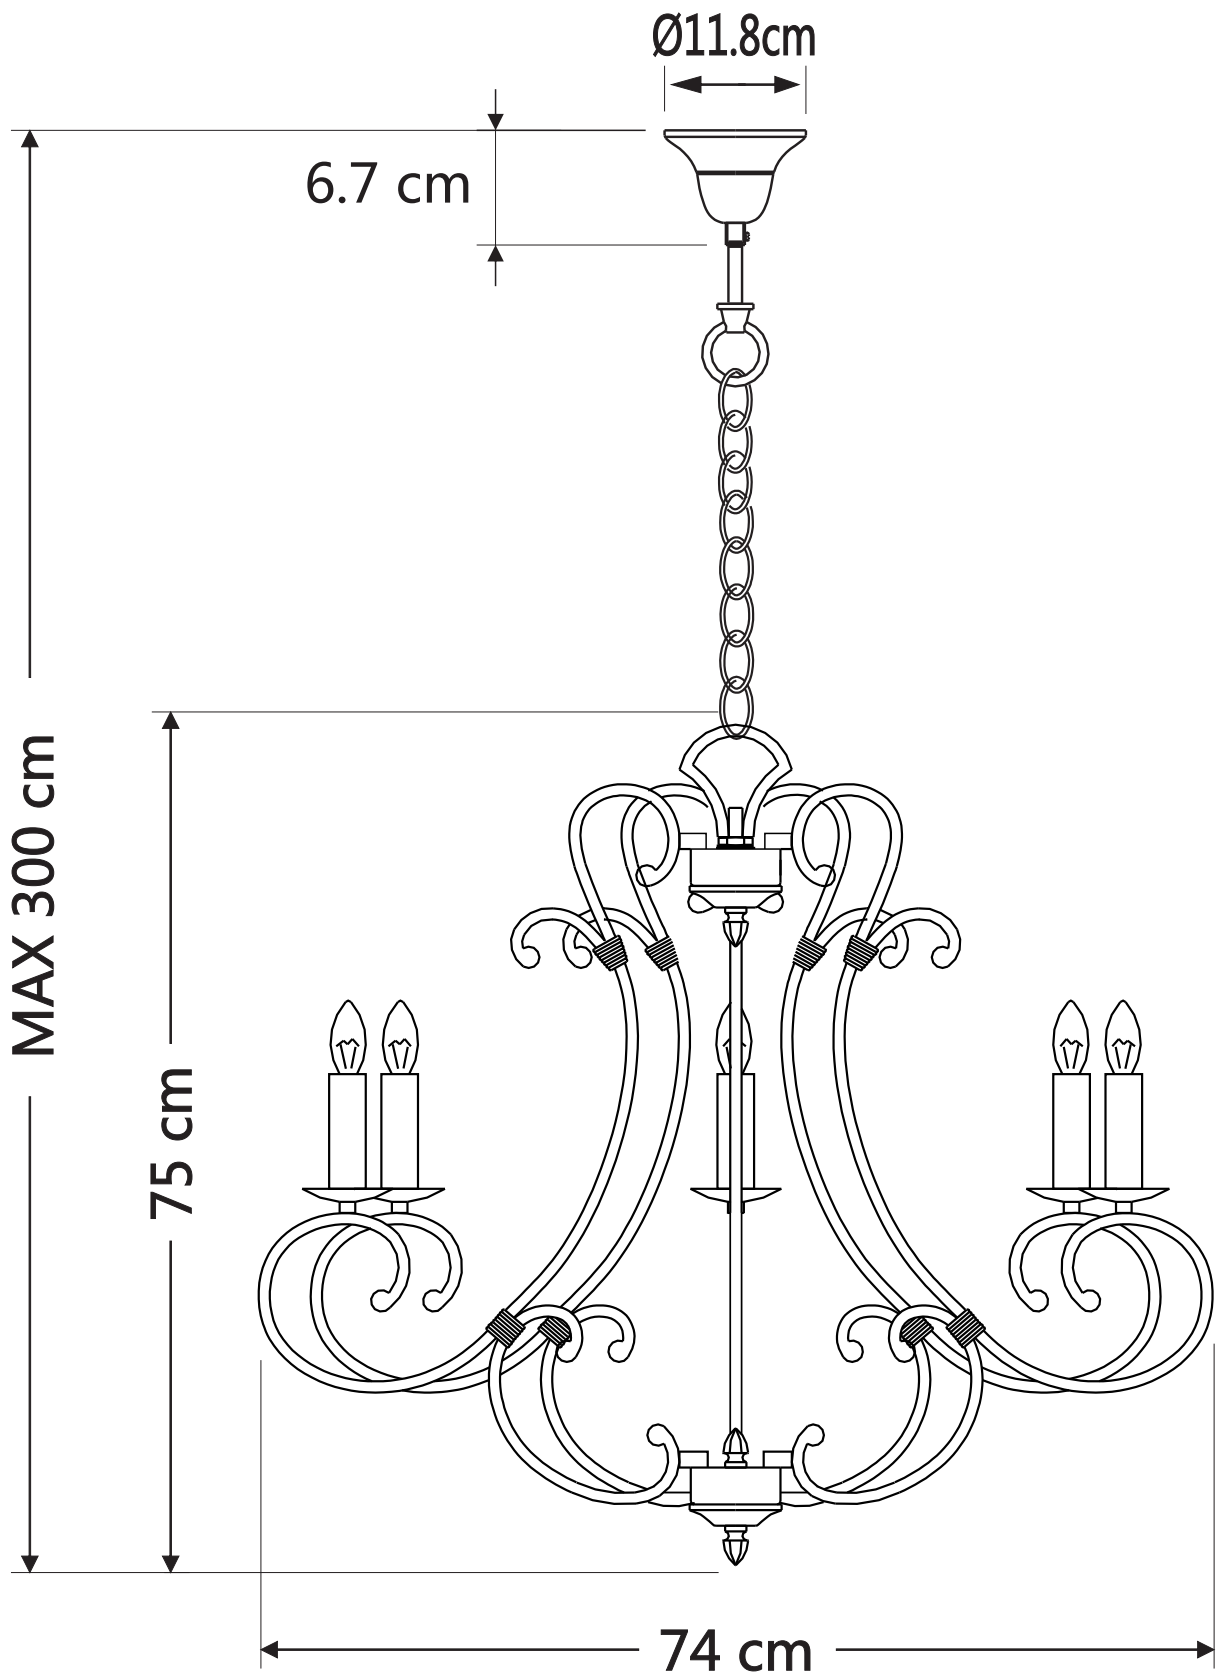

Model: D05047/ P18 W130xH140cm

Material: Iron

Max Wattage: 18x60W

Carton Size: L26cmxW126cmxH143cm

Socket:E14

Net Weight: 44.00KG

Model: D05047/ P18 WITH SHADE W136xH140cm

Material: Iron+Linen shade

Max Wattage: 18x60W

Carton Size: L26cmxW126cmxH143cm

Socket:E14

Net Weight: 47.00KG

Model: D05047/ P8 W80xH82cm

Material: Iron

Max Wattage: 8x60W

Carton Size: L89cmxW44cmxH88cm

Socket:E14

Net Weight: 7.44KG

Model: D05047/ P8 WITH SHADE W86xH82cm

Material: Iron+Linen shade

Max Wattage:8x 60W

Carton Size: L89cmxW44cmxH88cm

Socket:E14

Net Weight: 7.60KG

Model: D05047/ P5 W74xH75cm

Material: Iron

Max Wattage: 5x60W

Carton Size: L76cmxW36cmxH77cm

Socket:E14

Net Weight: 4.80KG

Model: D05047/ P5 WITH SHADE W80xH75cm

Material: Iron+Linen shade