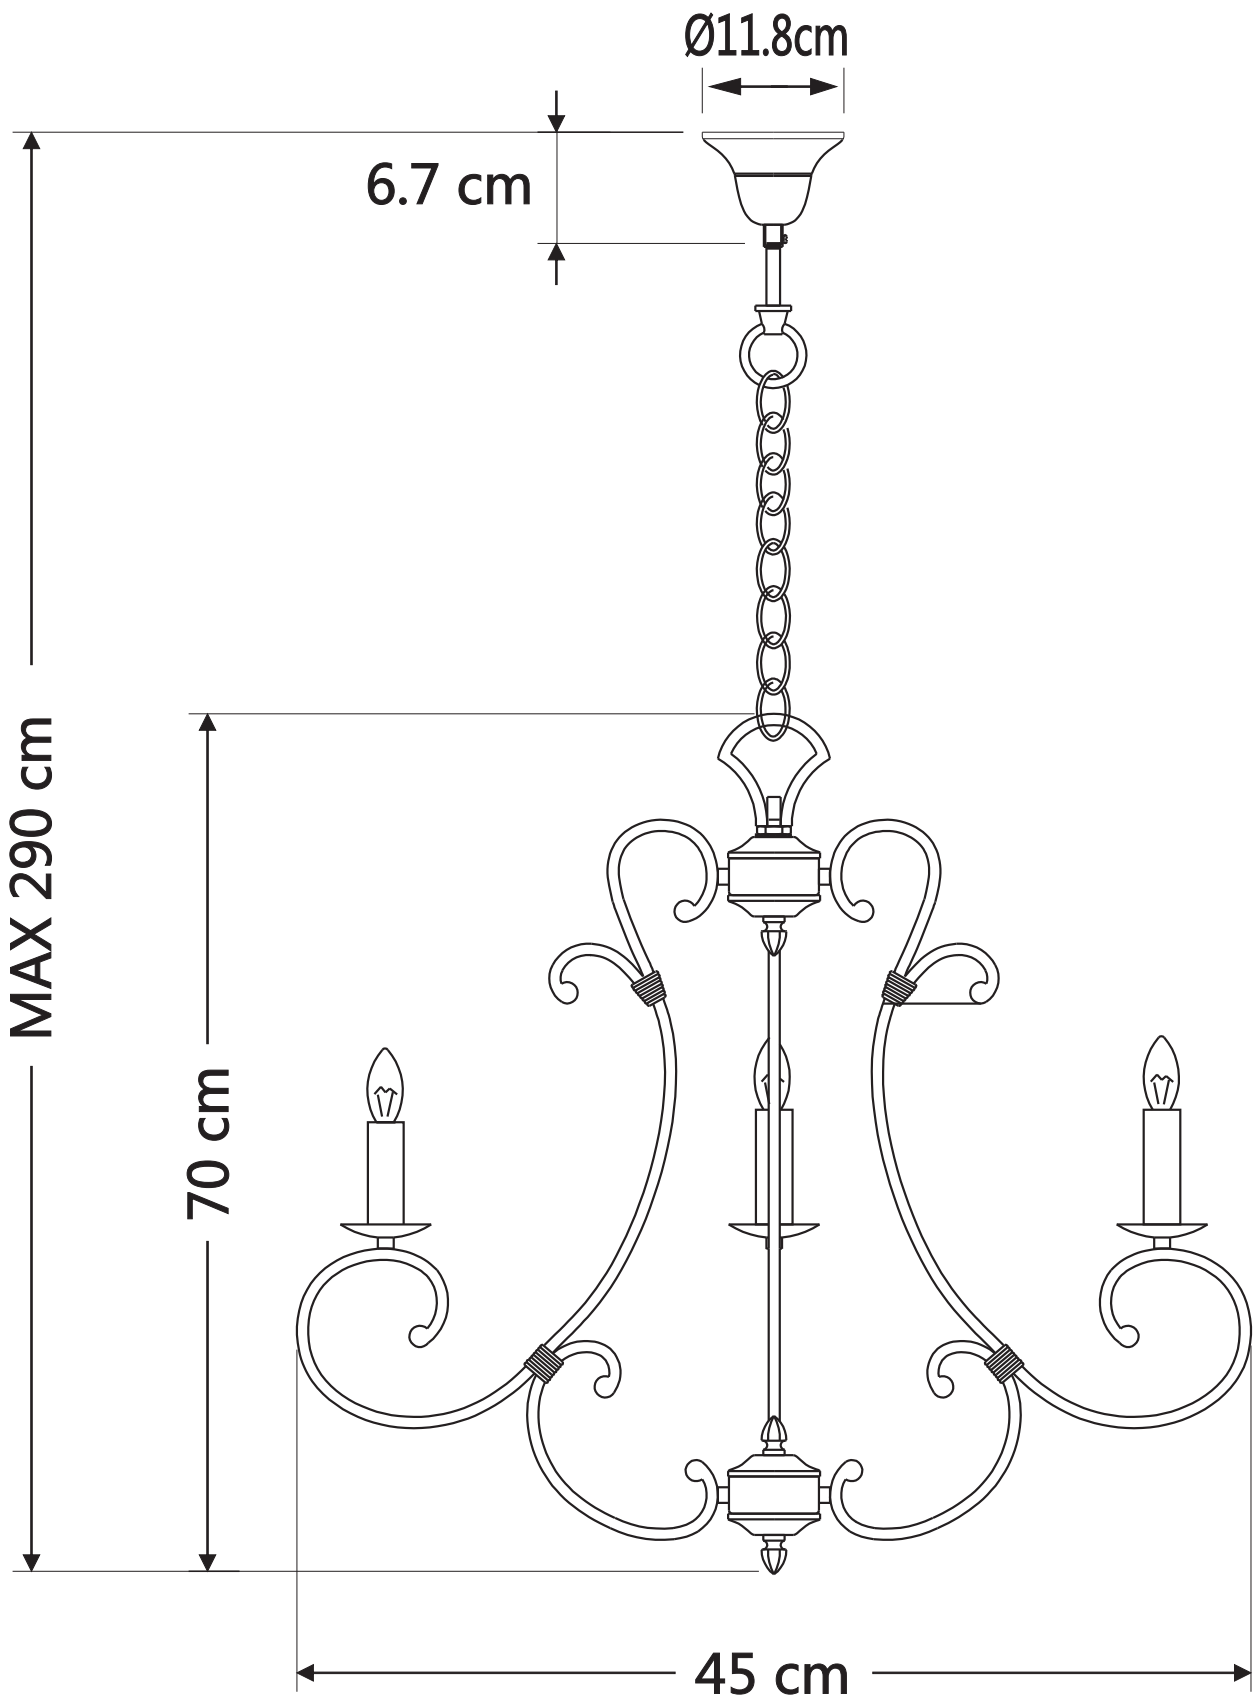

Model: D05047/ P18 W130xH140cm

Material: Iron

Max Wattage: 18x60W

Carton Size: L26cmxW126cmxH143cm

Socket:E14

Net Weight: 44.00KG

Model: D05047/ P18 WITH SHADE W136xH140cm

Material: Iron+Linen shade

Socket:E14

Net Weight: 7.44KG

Model: D05047/ P8 WITH SHADE W86xH82cm

Material: Iron+Linen shade

Max Wattage:8x 60W

Carton Size: L89cmxW44cmxH88cm

Socket:E14

Net Weight: 7.60KG

Model: D05047/ P5 W74xH75cm

Material: Iron

Max Wattage: 5x60W

Carton Size: L76cmxW36cmxH77cm

Socket:E14

Net Weight: 4.80KG

Model: D05047/ P5 WITH SHADE W80xH75cm

Material: Iron+Linen shade

Max Wattage: 5x60W

Carton Size: L79cmxW36cmxH77cm

Socket:E14

Net Weight: 5.00KG

Model: D05047/ P3 W45xH70cm

Material: Iron

Max Wattage: 5x60W

Carton Size: L42cmxW38cmxH72cm