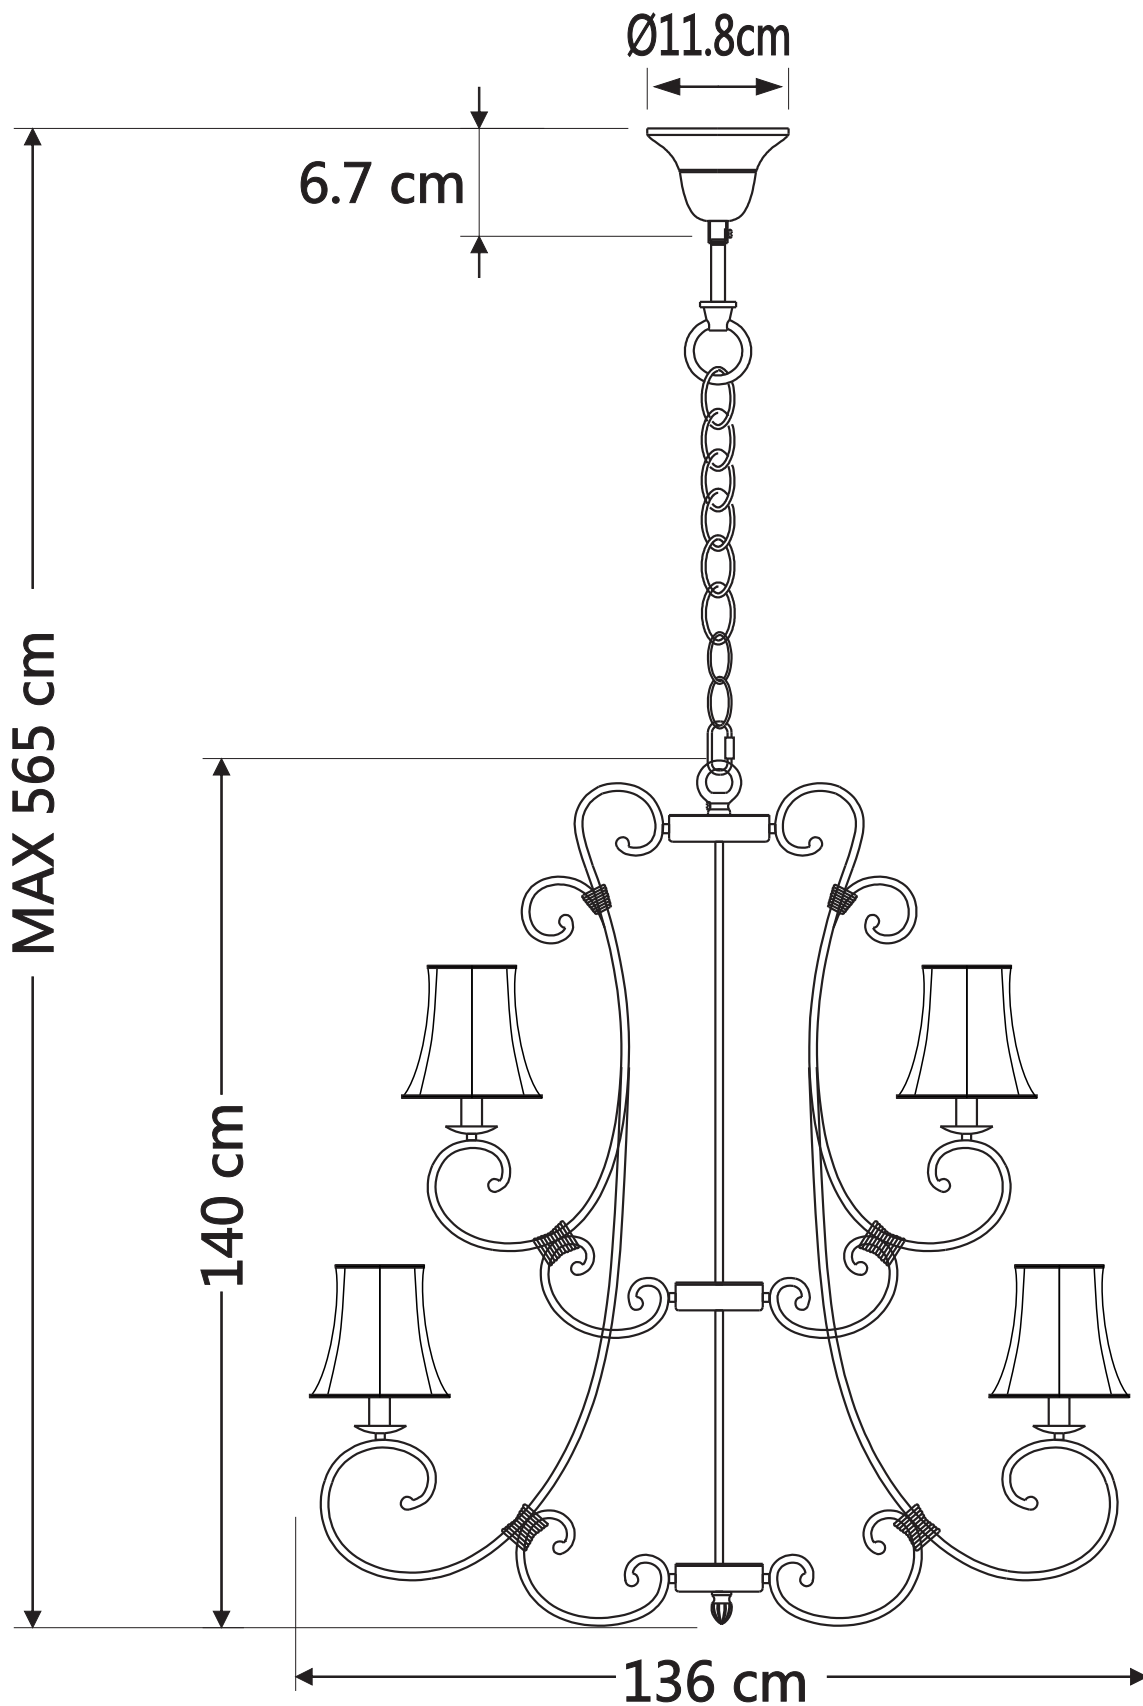

Model: D05047/ P18 W130xH140cm

Material: Iron

Max Wattage: 18x60W

Carton Size: L26cmxW126cmxH143cm

Socket:E14

Net Weight: 44.00KG

Model: D05047/ P18 WITH SHADE W136xH140cm

Material: Iron+Linen shade

Max Wattage: 18x60W

Carton Size: L26cmxW126cmxH143cm

Socket:E14

Net Weight: 47.00KG

Model: D05047/ P8 W80xH82cm

Material: Iron

Max Wattage: 8x60W

Carton Size: L89cmxW44cmxH88cm

Socket:E14

Net Weight: 7.44KG

Model: D05047/ P8 WITH SHADE W86xH82cm

Material: Iron+Linen shade

Max Wattage:8x 60W

Carton Size: L89cmxW44cmxH88cm

Socket:E14

Net Weight: 7.60KG

Model: D05047/ P5 W74xH75cm

Material: Iron

Max Wattage: 5x60W

Carton Size: L76cmxW36cmxH77cm

Socket:E14

Net Weight: 4.80KG

Model: D05047/ P5 WITH SHADE W80xH75cm

Material: Iron+Linen shade