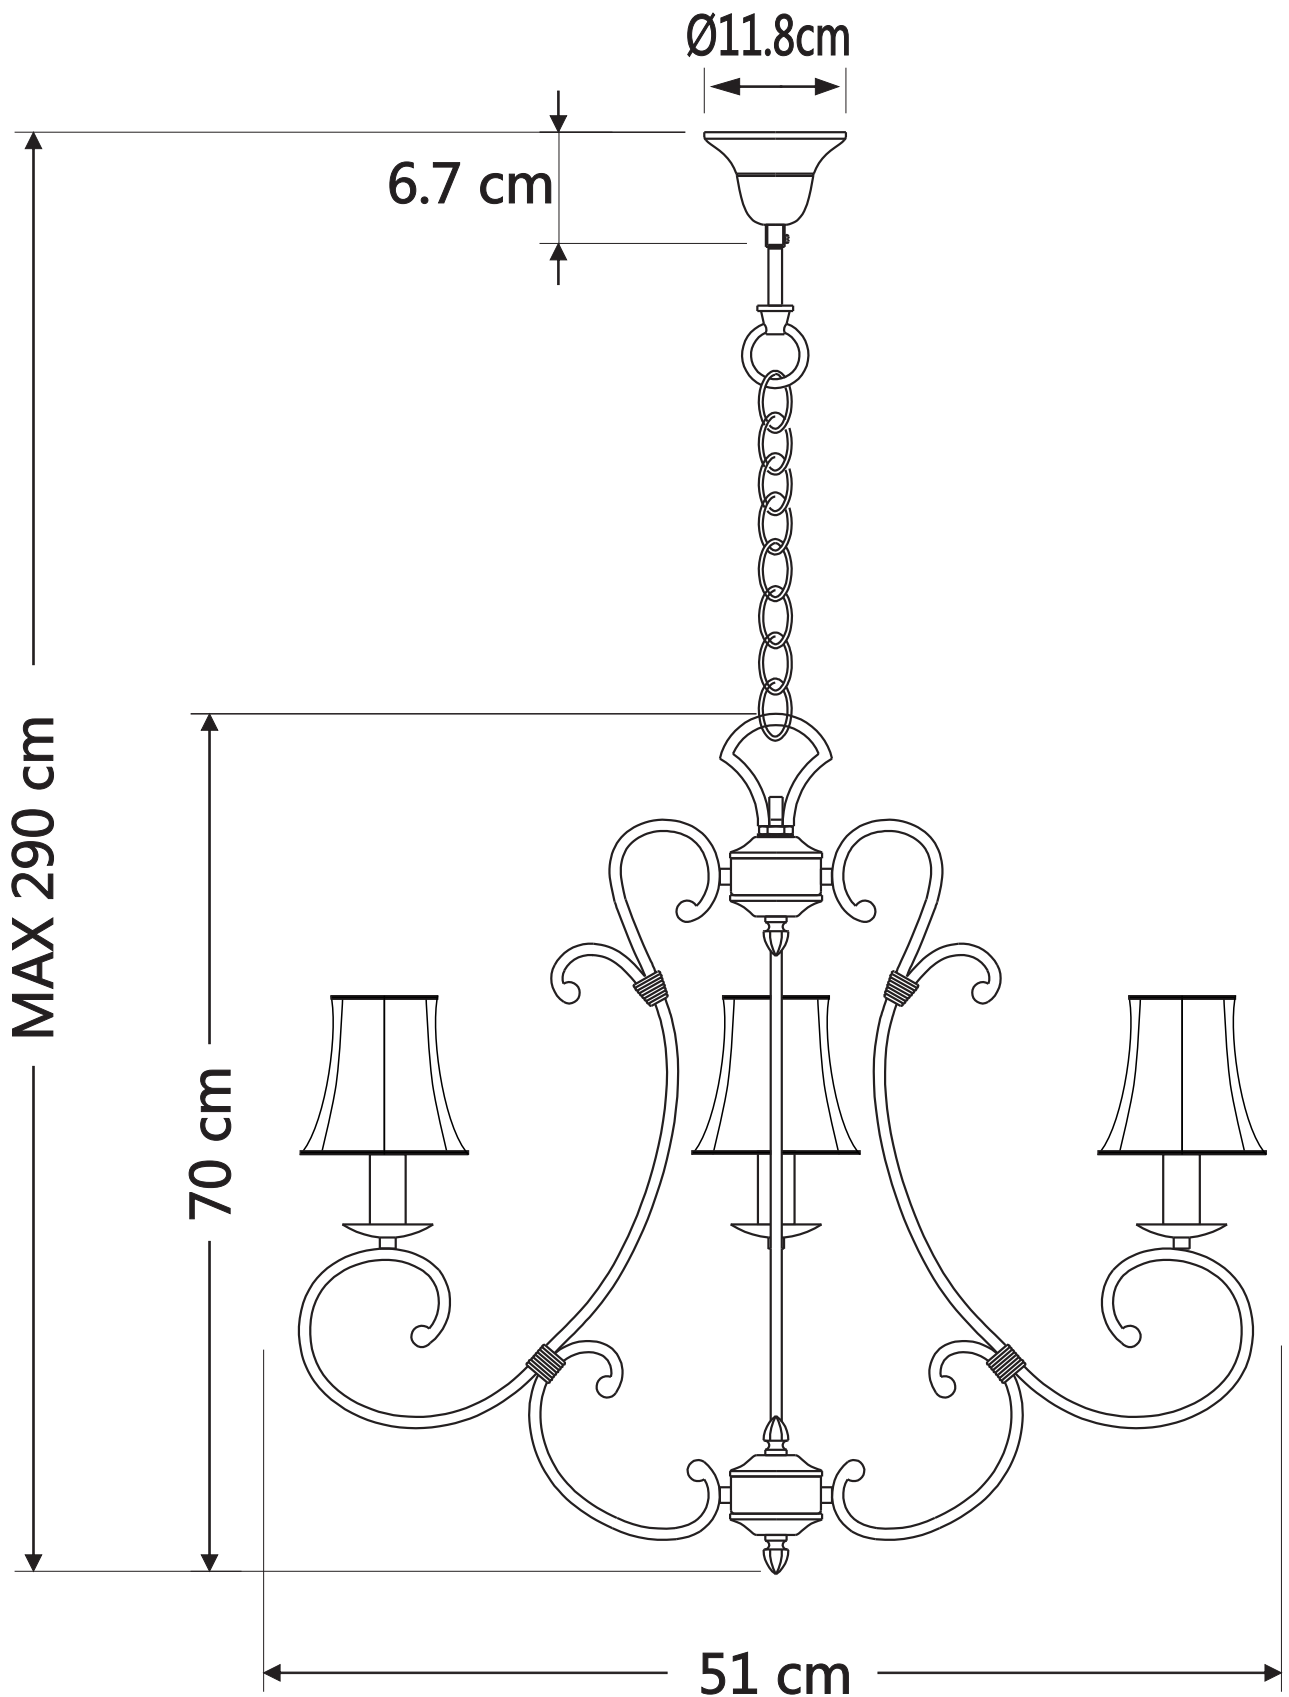

Model: D05047/ P18 W130xH140cm

Material: Iron

Max Wattage: 18x60W

Carton Size: L26cmxW126cmxH143cm

Socket:E14

Net Weight: 44.00KG

Model: D05047/ P18 WITH SHADE W136xH140cm

Material: Iron+Linen shade

Model: D05047/ P5 W74xH75cm

Material: Iron

Max Wattage: 5x60W

Carton Size: L76cmxW36cmxH77cm

Socket:E14

Net Weight: 4.80KG

Model: D05047/ P5 WITH SHADE W80xH75cm

Material: Iron+Linen shade

Max Wattage: 5x60W

Carton Size: L79cmxW36cmxH77cm

Socket:E14

Net Weight: 5.00KG

Model: D05047/ P3 W45xH70cm

Material: Iron

Max Wattage: 5x60W

Carton Size: L42cmxW38cmxH72cm

Socket:E14

Net Weight: 2.50KG

Model: D05047/ P3 WITH SHADE W51xH70cm

Material: Iron+Linen shade

Max Wattage: 5x60W

Carton Size: L42cmxW38cmxH72cm

Socket:E14

Net Weight: 2.70 KG