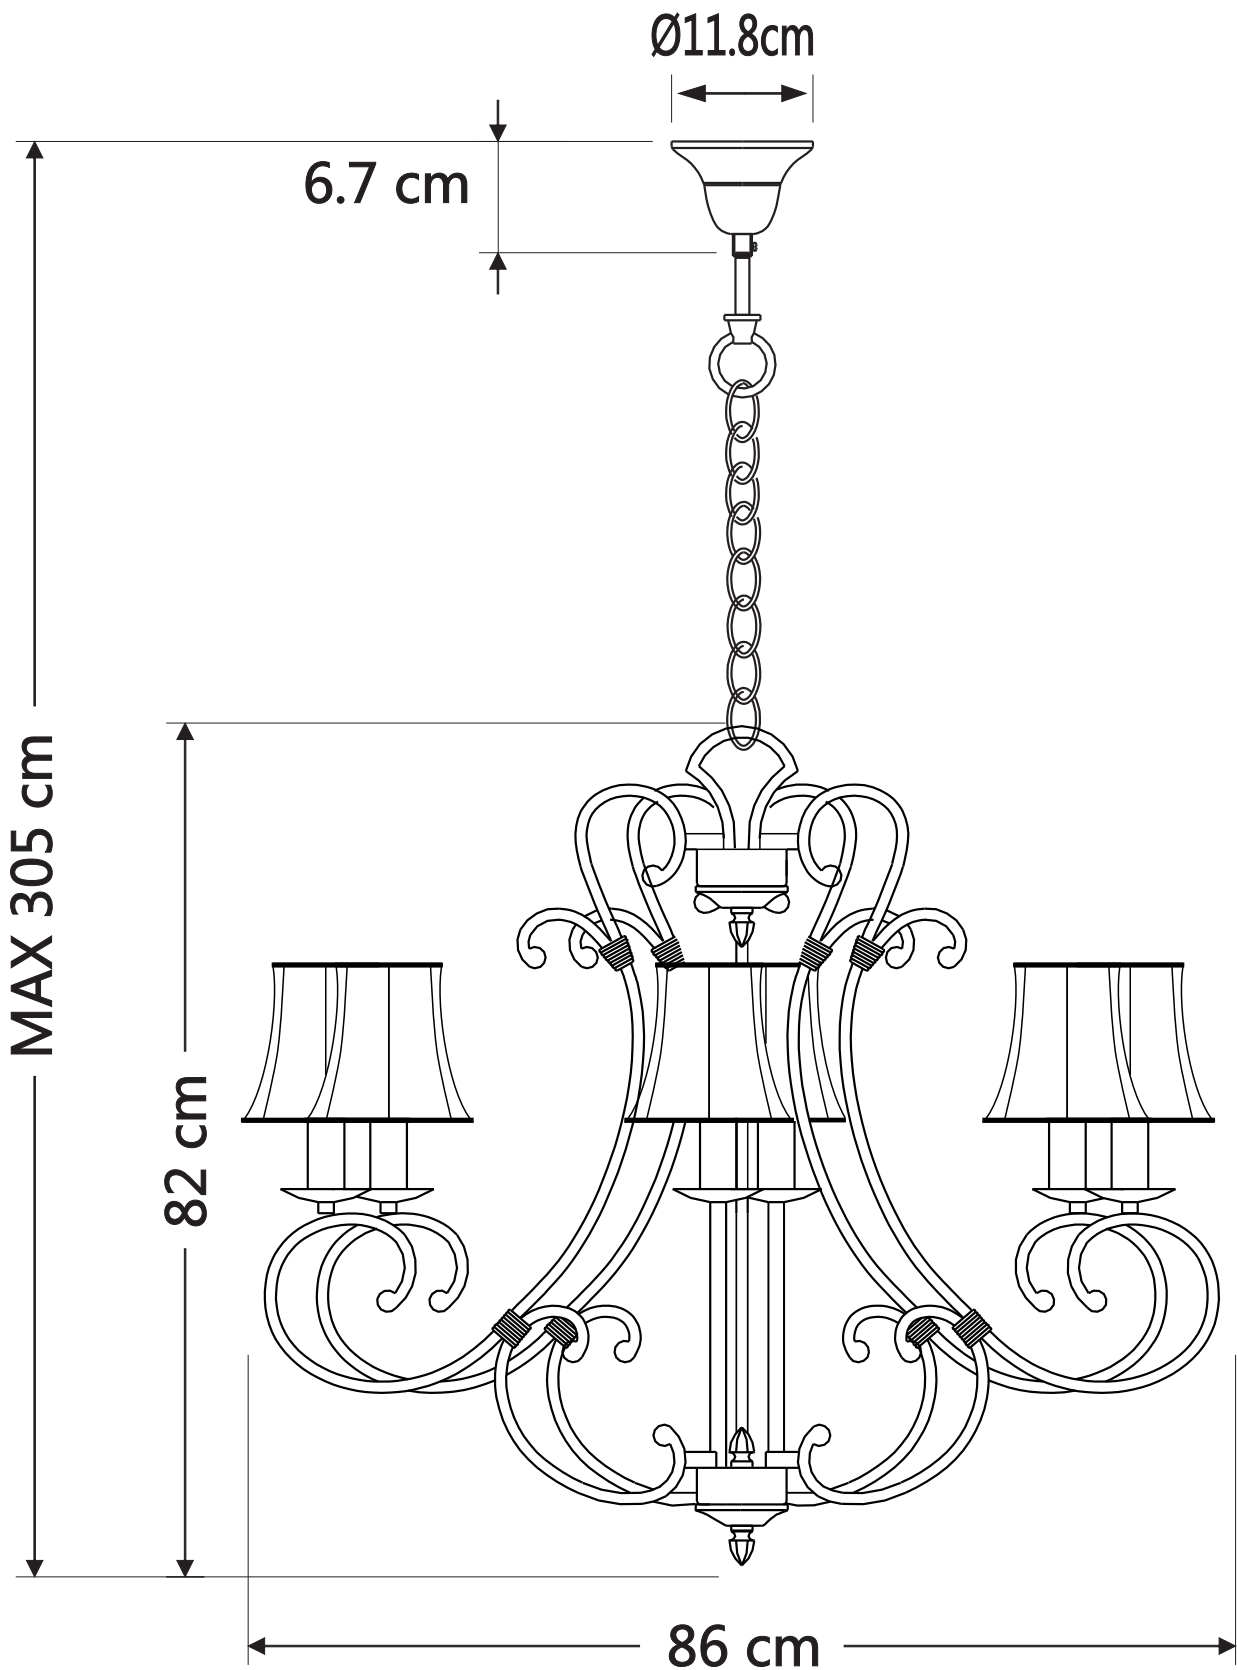

Model: D05047/ P18 W130xH140cm

Material: Iron

Max Wattage: 18x60W

Carton Size: L26cmxW126cmxH143cm

Socket:E14

Net Weight: 44.00KG

Model: D05047/ P18 WITH SHADE W136xH140cm

Material: Iron+Linen shade

Max Wattage: 18x60W

Carton Size: L26cmxW126cmxH143cm

Socket:E14

Net Weight: 47.00KG

Model: D05047/ P8 W80xH82cm

Material: Iron

Max Wattage: 8x60W

Carton Size: L89cmxW44cmxH88cm

Socket:E14

Net Weight: 7.44KG

Model: D05047/ P8 WITH SHADE W86xH82cm

Material: Iron+Linen shade

Max Wattage:8x 60W

Carton Size: L89cmxW44cmxH88cm

Socket:E14

Net Weight: 7.60KG

Model: D05047/ P5 W74xH75cm

Material: Iron

Max Wattage: 5x60W

Carton Size: L76cmxW36cmxH77cm

Socket:E14

Net Weight: 4.80KG

Model: D05047/ P5 WITH SHADE W80xH75cm

Material: Iron+Linen shade