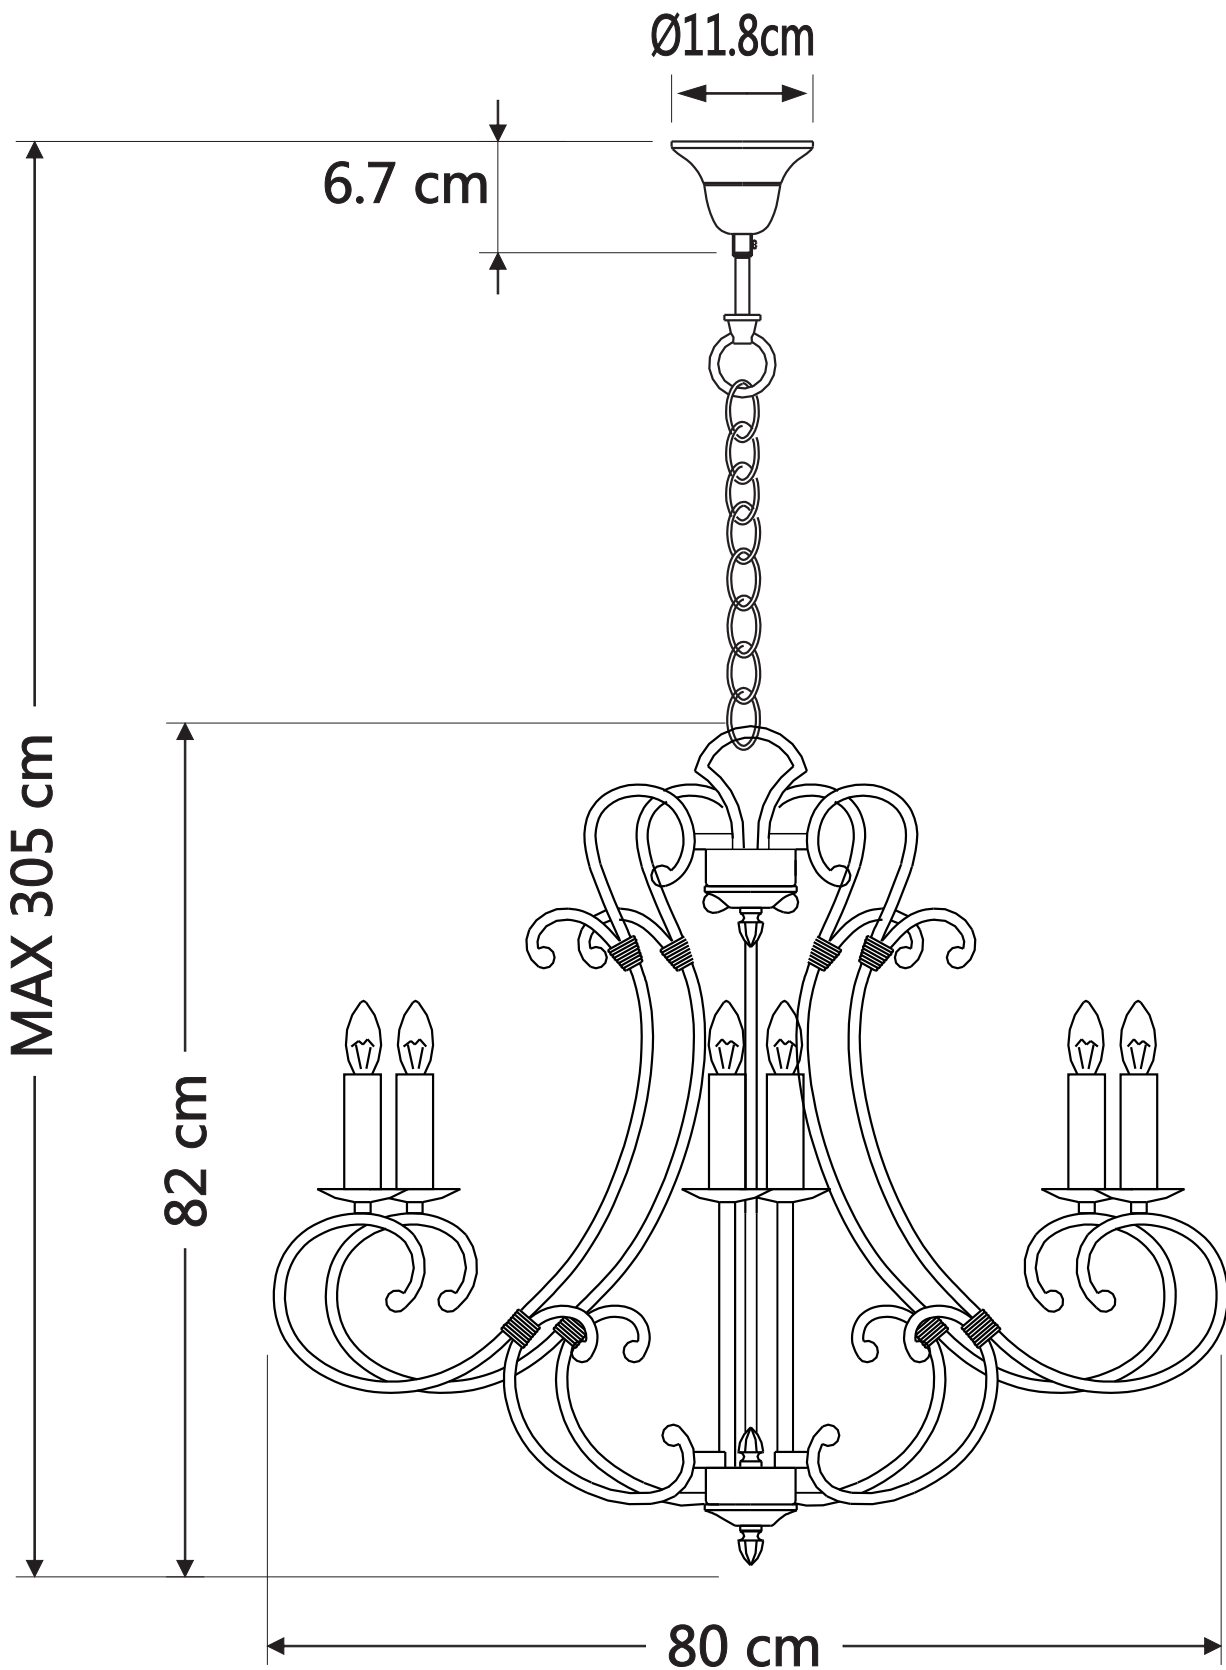

Model: D05047/ P18 W130xH140cm

Material: Iron

Max Wattage: 18x60W

Carton Size: L26cmxW126cmxH143cm

Socket:E14

Net Weight: 44.00KG

Model: D05047/ P18 WITH SHADE W136xH140cm

Material: Iron+Linen shade

Max Wattage: 18x60W

Carton Size: L26cmxW126cmxH143cm

Socket:E14

Net Weight: 47.00KG

Model: D05047/ P8 W80xH82cm

Material: Iron

Max Wattage: 8x60W

Carton Size: L89cmxW44cmxH88cm

Socket:E14

Net Weight: 7.44KG

Model: D05047/ P8 WITH SHADE W86xH82cm

Material: Iron+Linen shade

Max Wattage:8x 60W

Carton Size: L89cmxW44cmxH88cm

Socket:E14

Net Weight: 7.60KG

Model: D05047/ P5 W74xH75cm

Material: Iron

Max Wattage: 5x60W

Carton Size: L76cmxW36cmxH77cm

Socket:E14

Net Weight: 4.80KG

Model: D05047/ P5 WITH SHADE W80xH75cm

Material: Iron+Linen shade