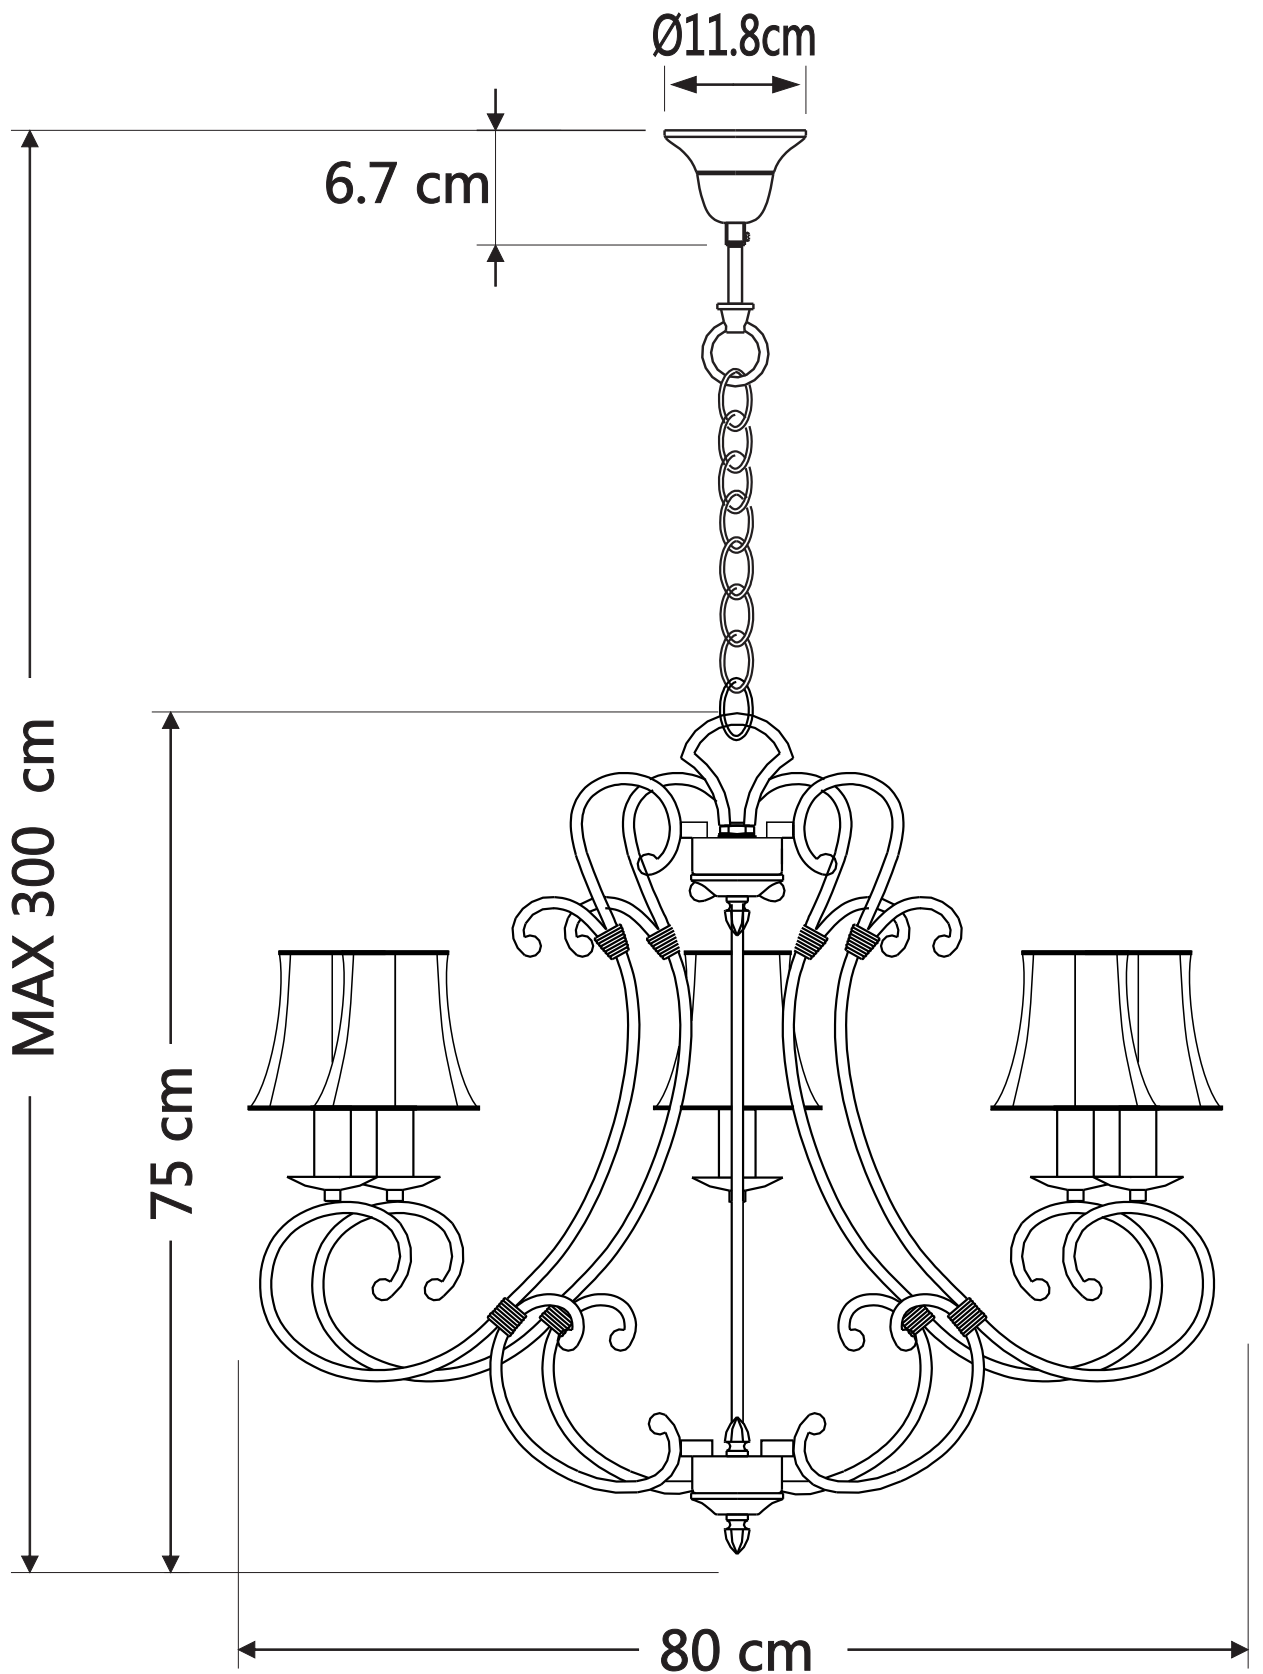

Model: D05047/ P18 W130xH140cm

Material: Iron

Max Wattage: 18x60W

Carton Size: L26cmxW126cmxH143cm

Socket:E14

Net Weight: 44.00KG

Model: D05047/ P18 WITH SHADE W136xH140cm

Material: Iron+Linen shade

Socket:E14

Net Weight: 7.44KG

Model: D05047/ P8 WITH SHADE W86xH82cm

Material: Iron+Linen shade

Max Wattage:8x 60W

Carton Size: L89cmxW44cmxH88cm

Socket:E14

Net Weight: 7.60KG

Model: D05047/ P5 W74xH75cm

Material: Iron

Max Wattage: 5x60W

Carton Size: L76cmxW36cmxH77cm

Socket:E14

Net Weight: 4.80KG

Model: D05047/ P5 WITH SHADE W80xH75cm

Material: Iron+Linen shade

Max Wattage: 5x60W

Carton Size: L79cmxW36cmxH77cm

Socket:E14

Net Weight: 5.00KG

Model: D05047/ P3 W45xH70cm

Material: Iron

Max Wattage: 5x60W

Carton Size: L42cmxW38cmxH72cm