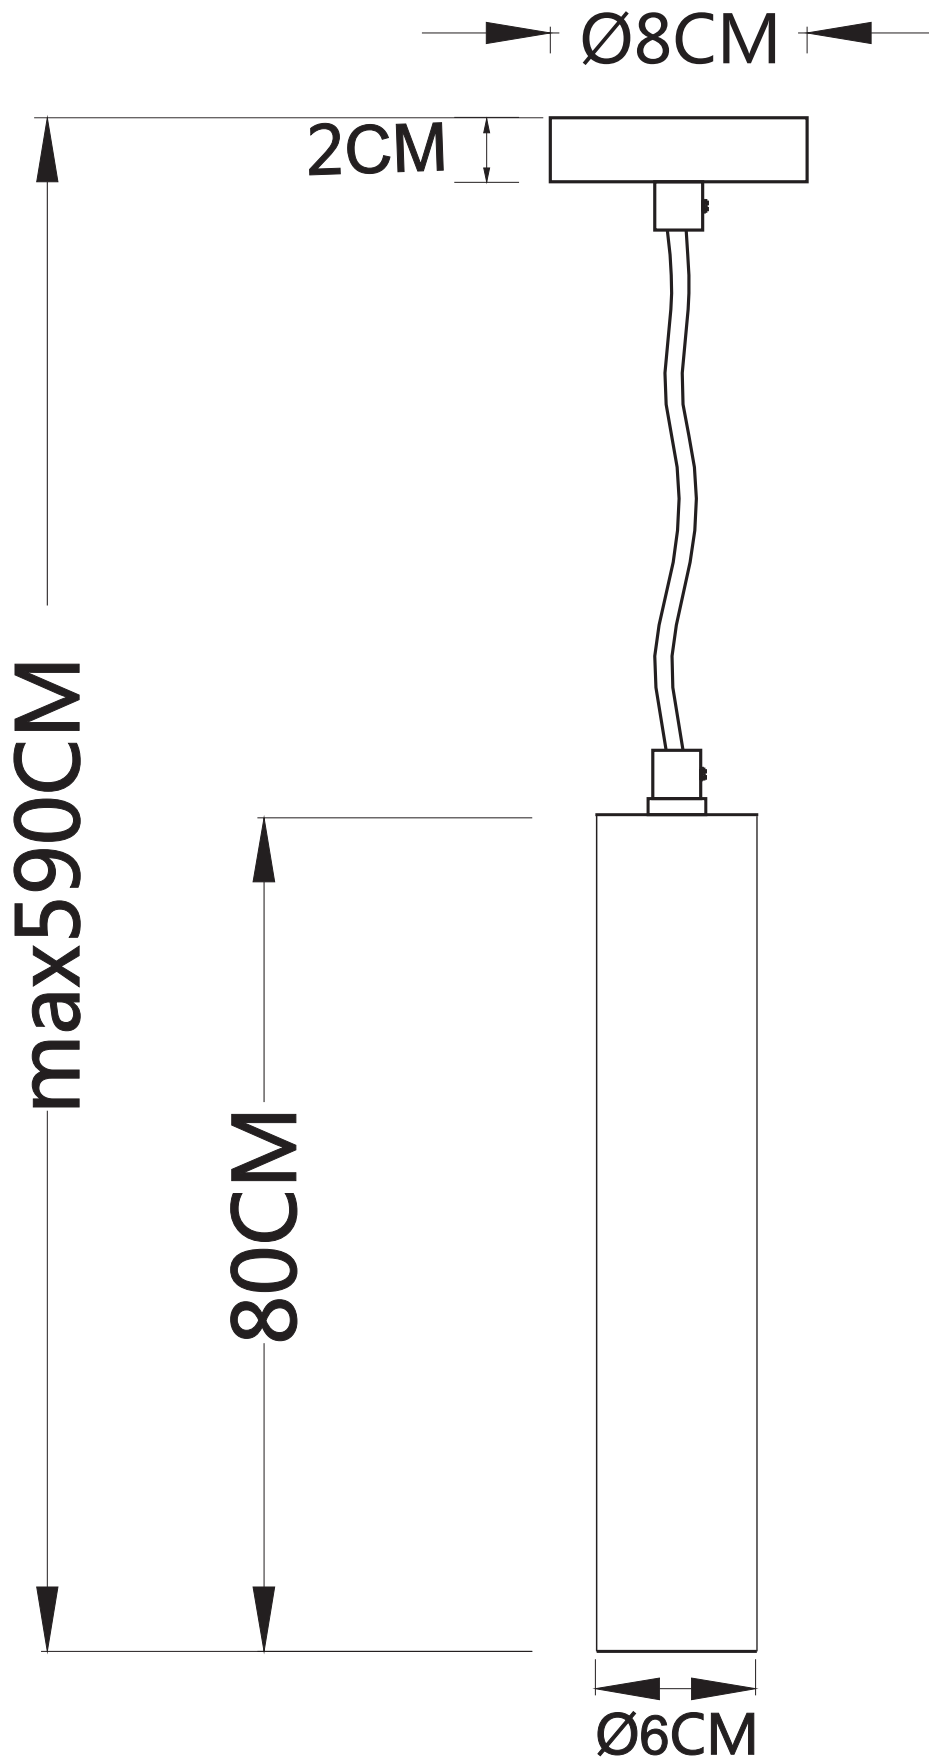

Model: D07168 /P1 D6xH30cm

Material: Iron

Max Wattage: Gu10 1x50W/E27x60W

Carton Size: L10cmxW10cmxH40cm

Socket:GU10/E27

Net Weight: 1.20 KG

Model: D07168 /P1 D6xH50cm

Material: Iron

Max Wattage:GU10 1x50W/E27x 60W

Carton Size: L10cmxW10cmxH61cm

Socket:GU10/E27

Net Weight: 1.24 KG

Model: D07168 /P1 D6xH80cm

Material: Iron

Max Wattage:GU10 1X50W/E27x 60W

Carton Size: L10cmxW10cmxH92cm

Socket:GU10/E27

Net Weight: 1.87 KG