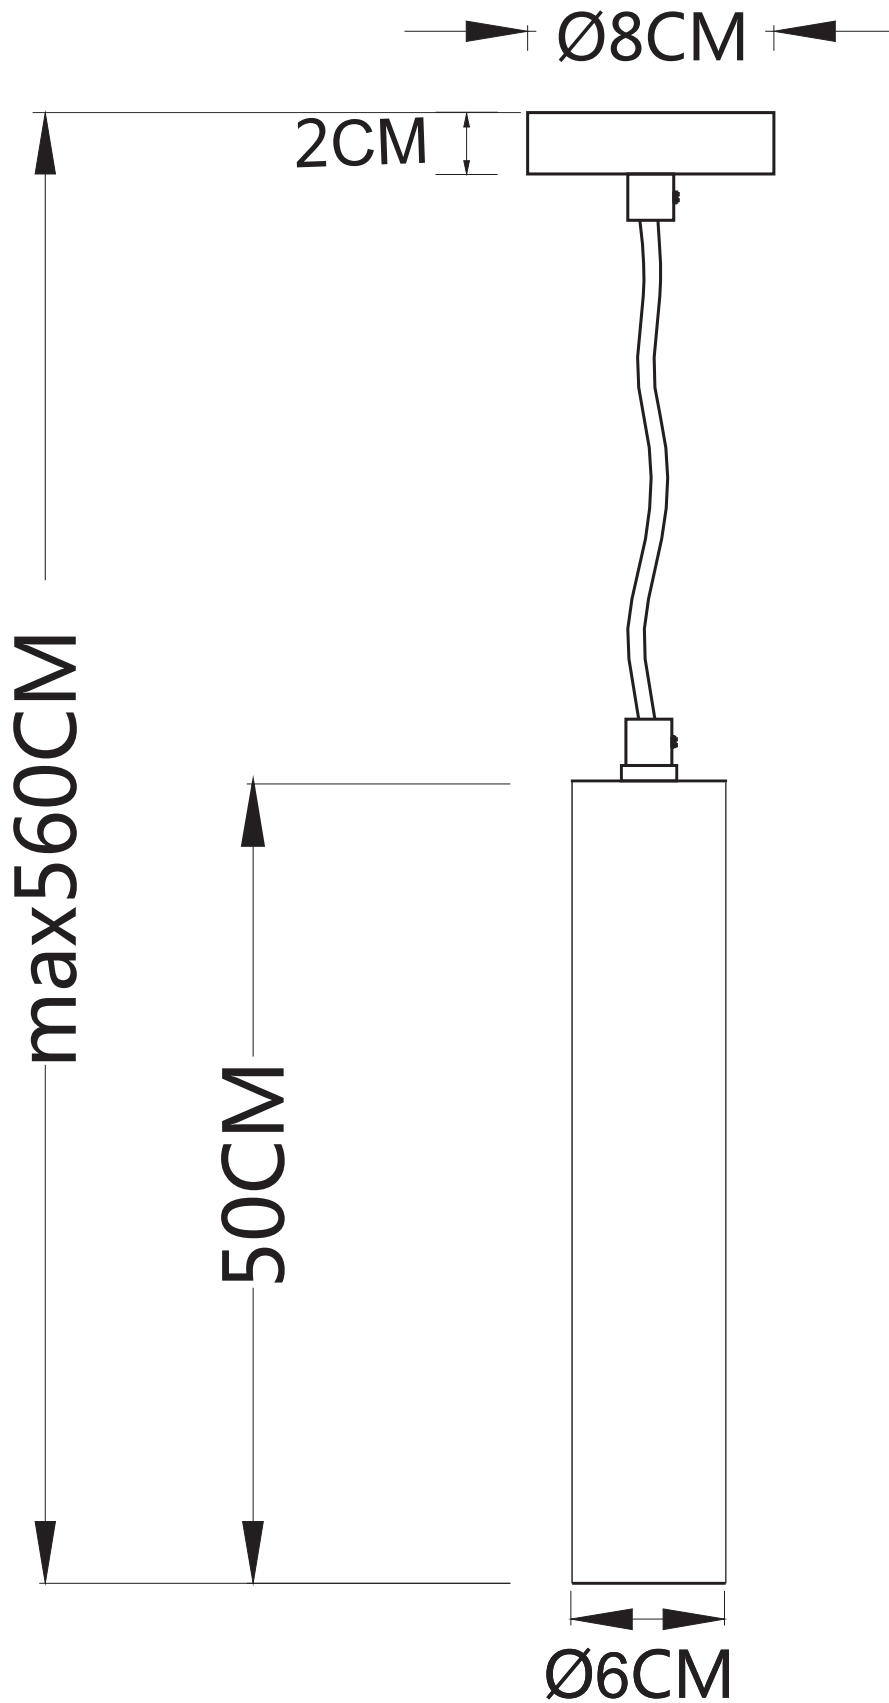

Model: D07168 /P1 D6xH30cm

Material: Iron

Max Wattage: Gu10 1x50W/E27x60W

Carton Size: L10cmxW10cmxH40cm

Socket:GU10/E27

Net Weight: 1.20 KG

Model: D07168 /P1 D6xH50cm

Material: Iron

Max Wattage:GU10 1x50W/E27x 60W

Carton Size: L10cmxW10cmxH61cm

Socket:GU10/E27

Net Weight: 1.24 KG

Model: D07168 /P1 D6xH80cm

Material: Iron

Max Wattage:GU10 1X50W/E27x 60W

Carton Size: L10cmxW10cmxH92cm

Socket:GU10/E27

Net Weight: 1.87 KG