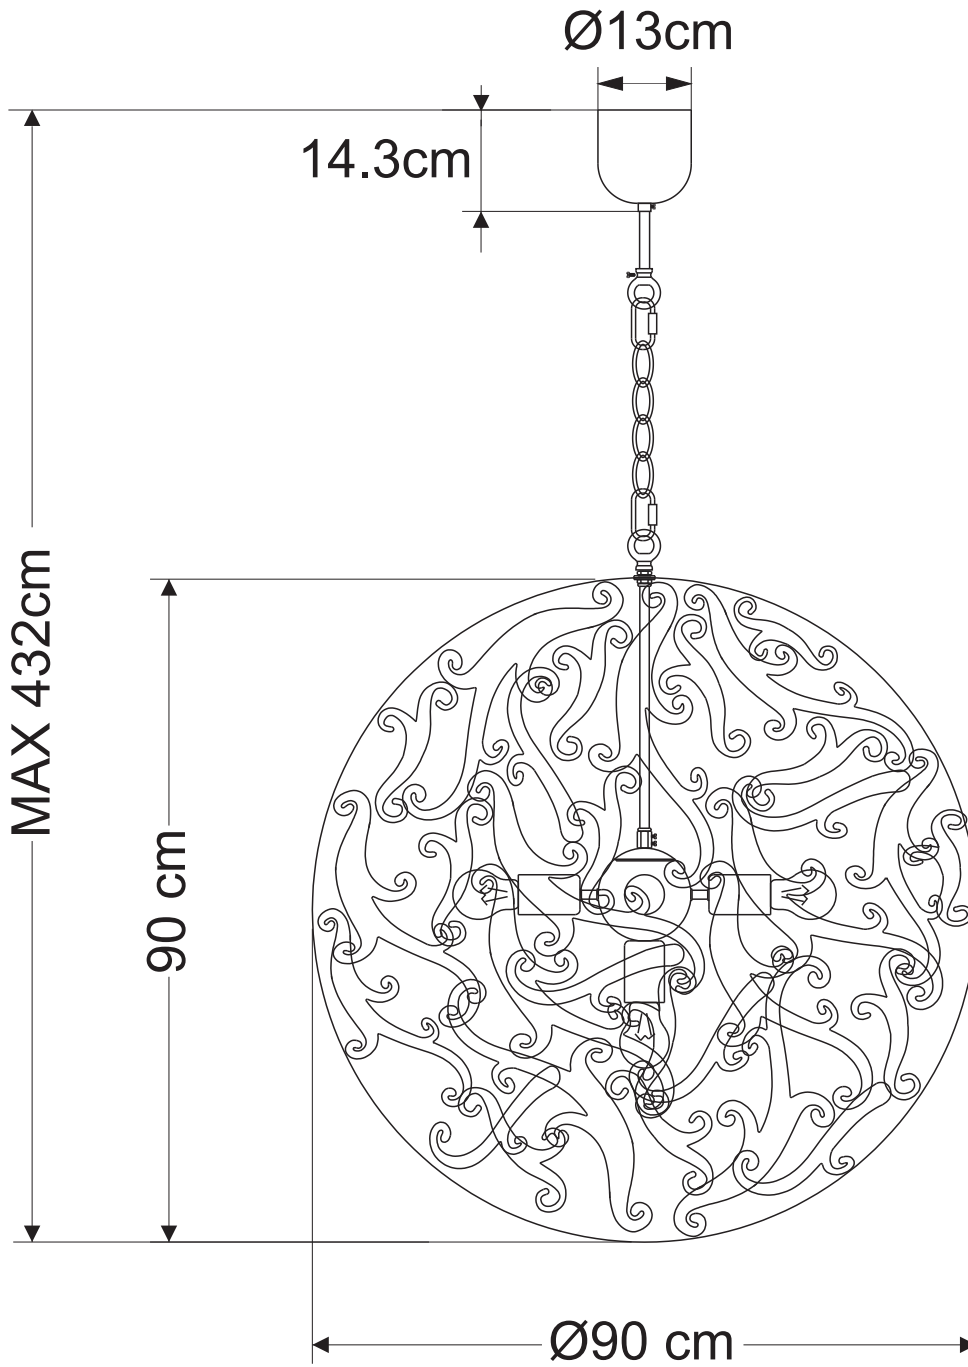

Model: D05848/ P1 D50xH50cm

Material: Iron

Max Wattage: 1x60W

Carton Size: L59cmxW59cmxH59cm

Socket:E27

Net Weight: 5.20KG

Model: D05848/ P4+1 D70xH70cm

Material: Iron

Max Wattage: 5x60W

Carton Size: L80cmxW80cmxH83cm

Socket: E27

Net Weight: 11.00KG

Model: D05848/ P6+1 D90xH90cm

Material: Iron

Max Wattage: 7x60W

Carton Size: L100cmxW97cmxH100cm

Socket:E27

Net Weight: 20.50KG