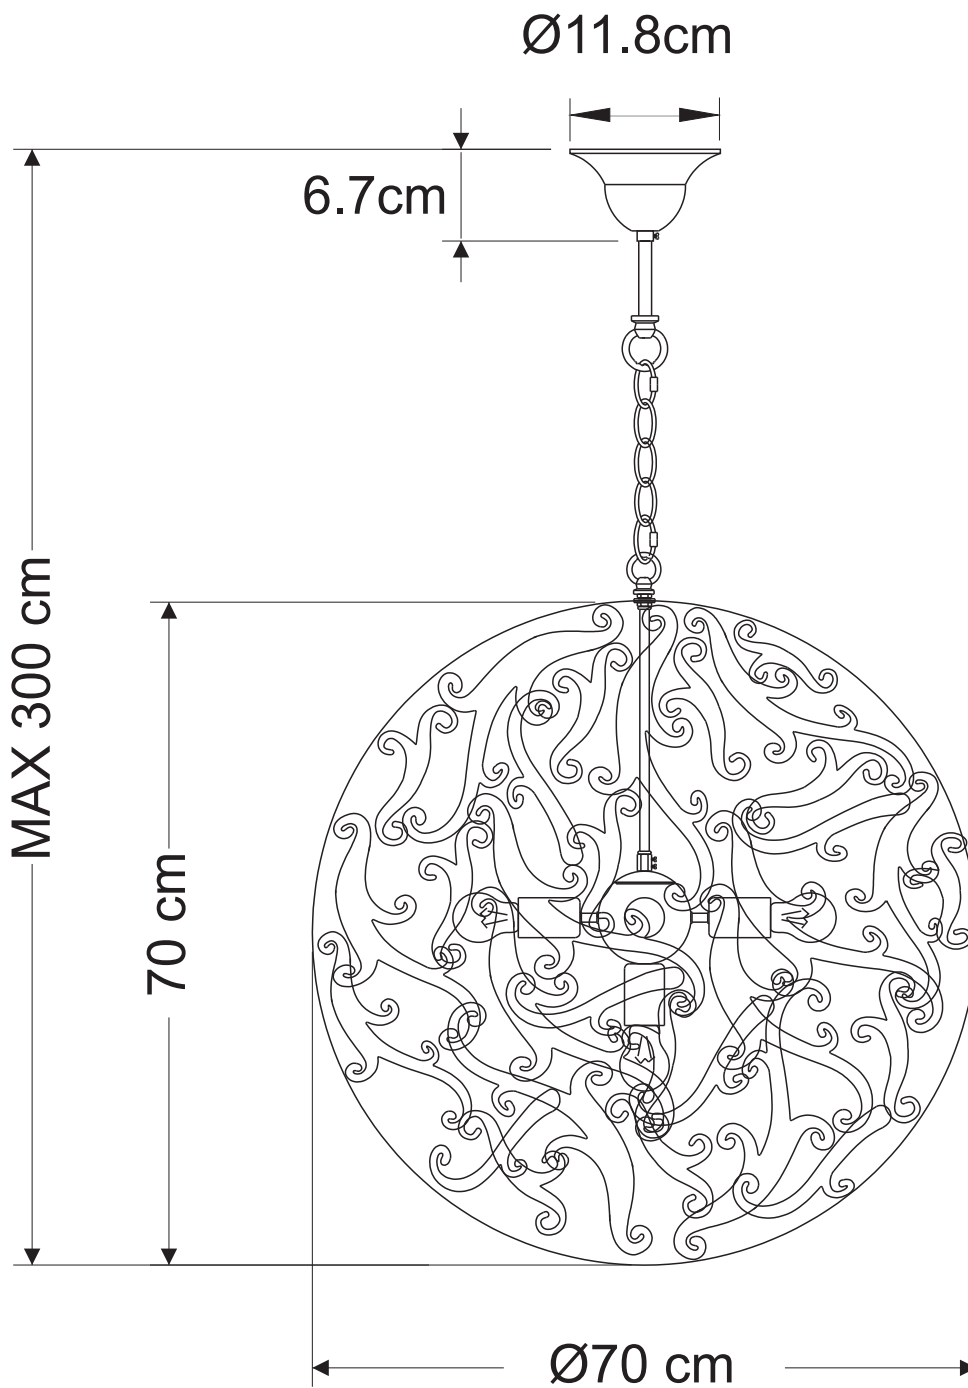

Model: D05848/ P1 D50xH50cm

Material: Iron

Max Wattage: 1x60W

Carton Size: L59cmxW59cmxH59cm

Socket:E27

Net Weight: 5.20KG

Model: D05848/ P4+1 D70xH70cm

Material: Iron

Max Wattage: 5x60W

Carton Size: L80cmxW80cmxH83cm

Socket: E27

Net Weight: 11.00KG

Model: D05848/ P6+1 D90xH90cm

Material: Iron

Max Wattage: 7x60W

Carton Size: L100cmxW97cmxH100cm

Socket:E27

Net Weight: 20.50KG