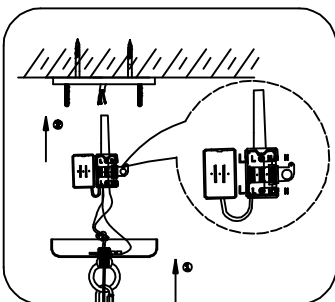

⑤ Fix the Canopy

⑥ Put on the bulb

② Pull the cable

③ Fix mounting plate

④ Connect cables

MUST BE INSTALLED BY LICENSED ELECTRICIAN

Model: Huntley P6 60cm STN

Material: Iron

Max Wattage: 6 x 60W

Carton Size: L 69 cm x W 69 cm x H 28 cm

Socket: E14

Net Weight: 7.0KG

ITEM NO.: Huntley P6 60cm STN

① Assembly the Metal Frame

⑤ Fix the Canopy

⑥ Put on the bulb

② Pull the cable

③ Fix mounting plate

④ Connect cables

MUST BE INSTALLED BY LICENSED ELECTRICIAN