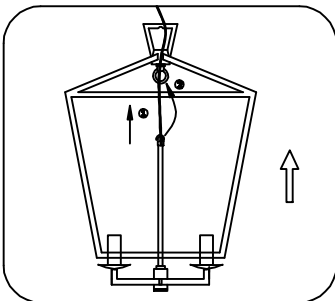

Model: Huntley P5 45cm STN

Material: Iron

Max Wattage: 5 x 60W

Carton Size: L 53 cm x W 53 cm x H 28 cm

Socket: E14

Net Weight: KG

ITEM NO.: Huntley P5 45cm STN

① Assembly the Metal Frame

⑤ Fix the Canopy

⑥ Put on the bulb

② Pull the cable

③ Fix mounting plate

④ Connect cables

MUST BE INSTALLED BY LICENSED ELECTRICIAN

Model: Huntley P6 60cm STN

Material: Iron

Max Wattage: 6 x 60W

Carton Size: L 69 cm x W 69 cm x H 28 cm

Socket: E14

Net Weight: 7.0KG

ITEM NO.: Huntley P6 60cm STN

① Assembly the Metal Frame

⑤ Fix the Canopy

⑥ Put on the bulb