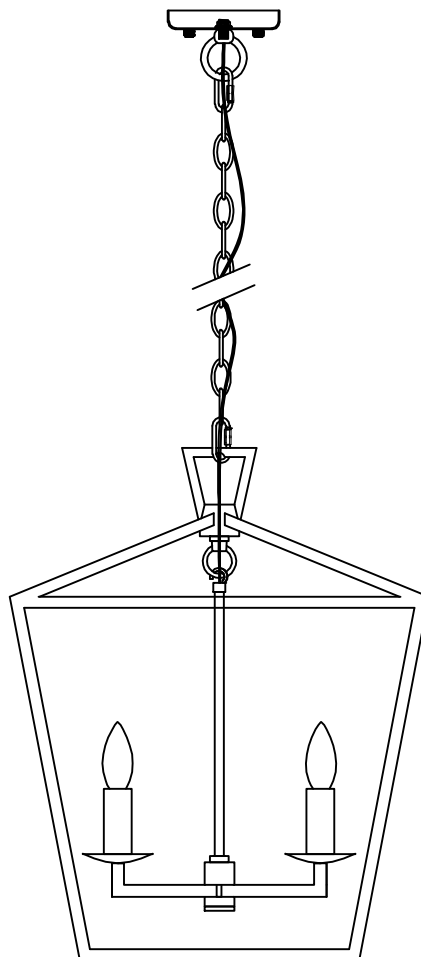

Model: Huntley P5 45cm STN

Material: Iron

Max Wattage: 5 x 60W

Carton Size: L 53 cm x W 53 cm x H 28 cm

Socket: E14

Net Weight: KG

ITEM NO.: Huntley P5 45cm STN

① Assembly the Metal Frame

⑤ Fix the Canopy

⑥ Put on the bulb

② Pull the cable

③ Fix mounting plate

④ Connect cables

MUST BE INSTALLED BY LICENSED ELECTRICIAN

Model: Huntley P6 60cm STN

Material: Iron

Max Wattage: 6 x 60W

Carton Size: L 69 cm x W 69 cm x H 28 cm

Socket: E14

Net Weight: 7.0KG

ITEM NO.: Huntley P6 60cm STN

① Assembly the Metal Frame

⑤ Fix the Canopy

⑥ Put on the bulb