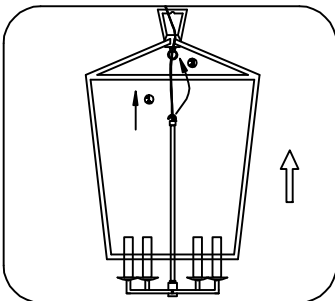

⑤ Fix the Canopy

⑥ Put on the bulb

② Pull the cable

③ Fix mounting plate

④ Connect cables

MUST BE INSTALLED BY LICENSED ELECTRICIAN

Model: Huntley P6 60cm STN

Material: Iron

Max Wattage: 6 x 60W

Carton Size: L 69 cm x W 69 cm x H 28 cm

Socket: E14

Net Weight: 7.0KG

ITEM NO.: Huntley P6 60cm STN

① Assembly the Metal Frame

⑤ Fix the Canopy

⑥ Put on the bulb

② Pull the cable

③ Fix mounting plate

④ Connect cables

MUST BE INSTALLED BY LICENSED ELECTRICIAN