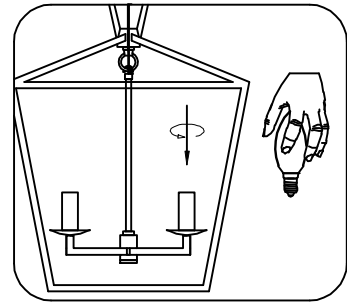

Model: Huntley P5 45cm STN

Material: Iron

Max Wattage: 5 x 60W

Carton Size: L 53 cm x W 53 cm x H 28 cm

Socket: E14

Net Weight: KG

ITEM NO.: Huntley P5 45cm STN

① Assembly the Metal Frame

⑤ Fix the Canopy

⑥ Put on the bulb

② Pull the cable

③ Fix mounting plate

④ Connect cables

MUST BE INSTALLED BY LICENSED ELECTRICIAN

Model: Huntley P6 60cm STN

Material: Iron

Max Wattage: 6 x 60W

Carton Size: L 69 cm x W 69 cm x H 28 cm

Socket: E14

Net Weight: 7.0KG

ITEM NO.: Huntley P6 60cm STN

① Assembly the Metal Frame

⑤ Fix the Canopy

⑥ Put on the bulb