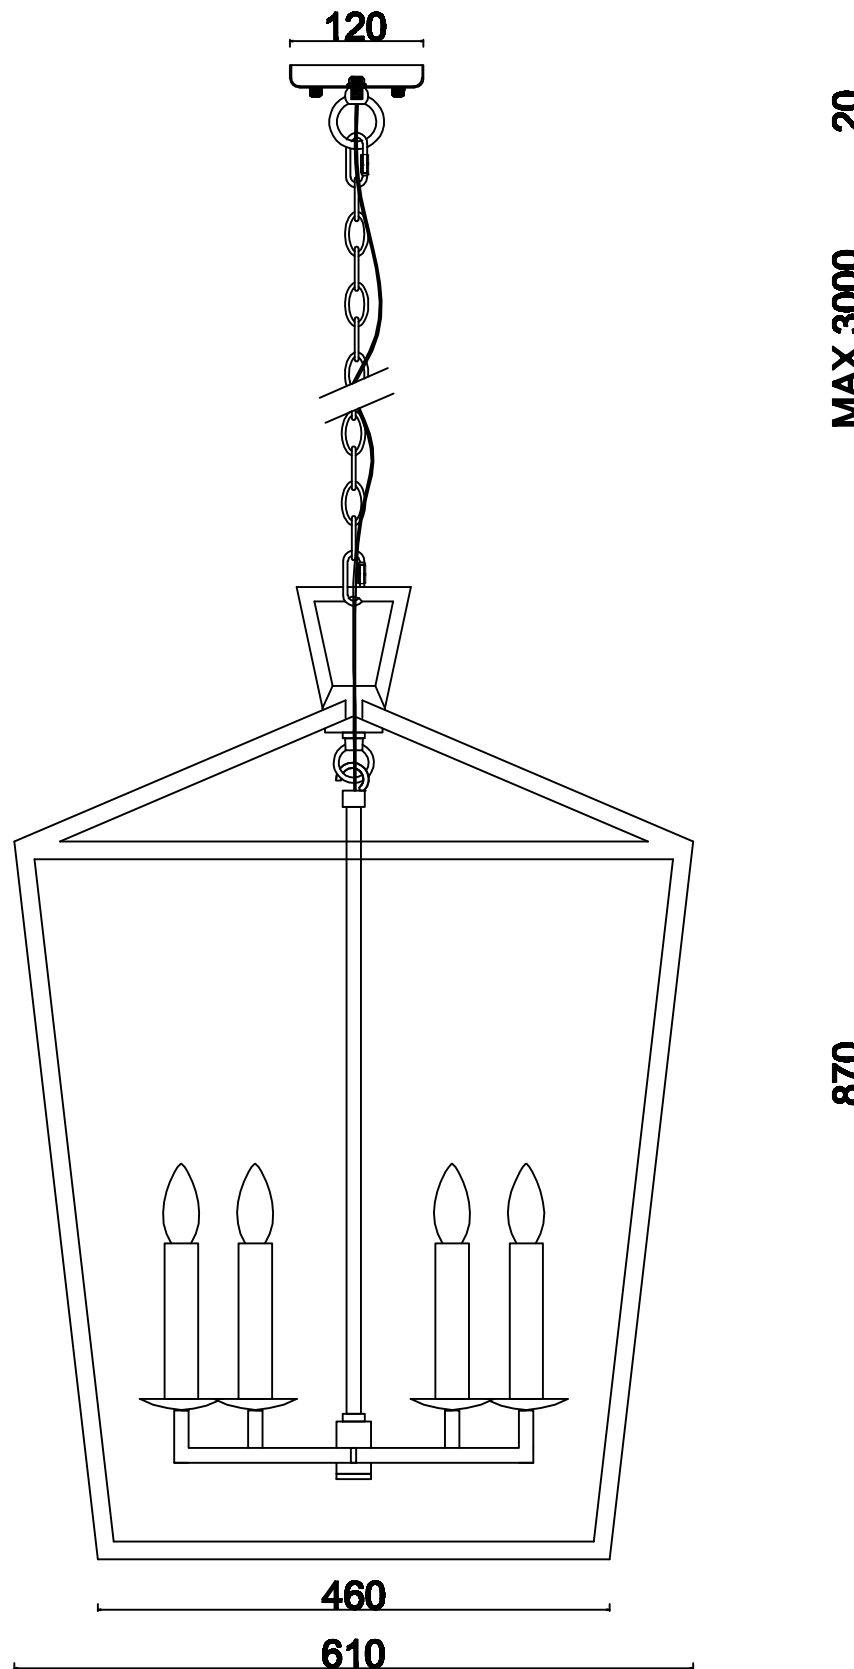

Model: Huntley P5 45cm STN

Material: Iron

Max Wattage: 5 x 60W

Carton Size: L 53 cm x W 53 cm x H 28 cm

Socket: E14

Net Weight: KG

ITEM NO.: Huntley P5 45cm STN

① Assembly the Metal Frame

⑤ Fix the Canopy

⑥ Put on the bulb

② Pull the cable

③ Fix mounting plate

④ Connect cables

MUST BE INSTALLED BY LICENSED ELECTRICIAN

Model: Huntley P6 60cm STN

Material: Iron

Max Wattage: 6 x 60W

Carton Size: L 69 cm x W 69 cm x H 28 cm

Socket: E14

Net Weight: 7.0KG

ITEM NO.: Huntley P6 60cm STN

① Assembly the Metal Frame

⑤ Fix the Canopy

⑥ Put on the bulb