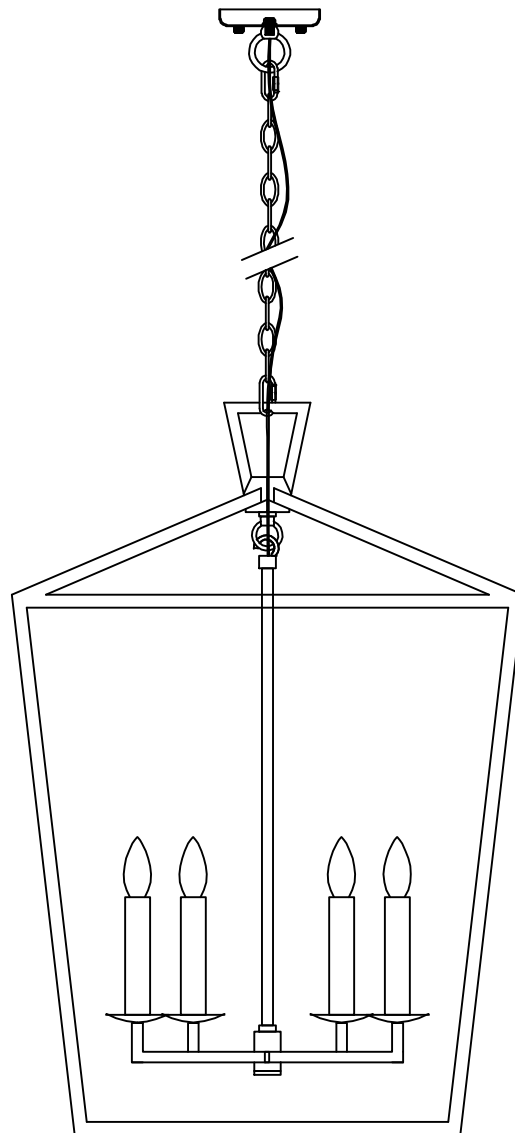

Model: Huntley P5 45cm STN

Material: Iron

Max Wattage: 5 x 60W

Carton Size: L 53 cm x W 53 cm x H 28 cm

Socket: E14

Net Weight: KG

ITEM NO.: Huntley P5 45cm STN

① Assembly the Metal Frame

⑤ Fix the Canopy

⑥ Put on the bulb

② Pull the cable

③ Fix mounting plate

④ Connect cables

MUST BE INSTALLED BY LICENSED ELECTRICIAN

Model: Huntley P6 60cm STN

Material: Iron

Max Wattage: 6 x 60W

Carton Size: L 69 cm x W 69 cm x H 28 cm

Socket: E14

Net Weight: 7.0KG

ITEM NO.: Huntley P6 60cm STN

① Assembly the Metal Frame

⑤ Fix the Canopy

⑥ Put on the bulb

② Pull the cable

③ Fix mounting plate

④ Connect cables

MUST BE INSTALLED BY LICENSED ELECTRICIAN