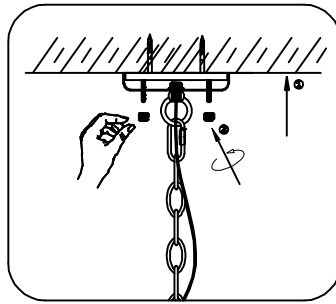

⑤ Fix the Canopy

⑥ Put on the bulb

② Pull the cable

③ Fix mounting plate

④ Connect cables

MUST BE INSTALLED BY LICENSED ELECTRICIAN

Model: Huntley P6 60cm STN

Material: Iron

Max Wattage: 6 x 60W

Carton Size: L 69 cm x W 69 cm x H 28 cm

Socket: E14

Net Weight: 7.0KG

ITEM NO.: Huntley P6 60cm STN

① Assembly the Metal Frame

⑤ Fix the Canopy

⑥ Put on the bulb

② Pull the cable

③ Fix mounting plate

④ Connect cables

MUST BE INSTALLED BY LICENSED ELECTRICIAN