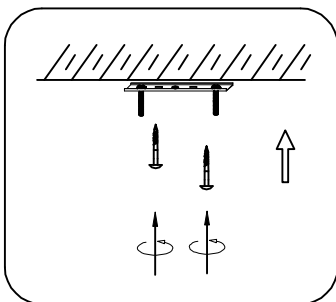

⑤ Fix the Canopy

⑥ Put on the bulb

② Pull the cable

③ Fix mounting plate

④ Connect cables

MUST BE INSTALLED BY LICENSED ELECTRICIAN

Model: Huntley P6 60cm STN

Material: Iron

Max Wattage: 6 x 60W

Carton Size: L 69 cm x W 69 cm x H 28 cm

Socket: E14

Net Weight: 7.0KG

ITEM NO.: Huntley P6 60cm STN

① Assembly the Metal Frame

⑤ Fix the Canopy

⑥ Put on the bulb

② Pull the cable

③ Fix mounting plate

④ Connect cables

MUST BE INSTALLED BY LICENSED ELECTRICIAN