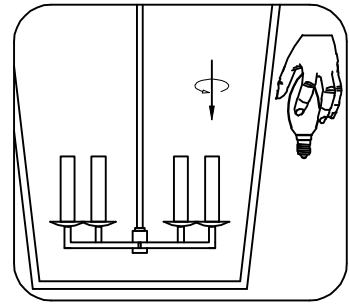

⑤ Fix the Canopy

⑥ Put on the bulb

② Pull the cable

③ Fix mounting plate

④ Connect cables

MUST BE INSTALLED BY LICENSED ELECTRICIAN

Model: Huntley P6 60cm STN

Material: Iron

Max Wattage: 6 x 60W

Carton Size: L 69 cm x W 69 cm x H 28 cm

Socket: E14

Net Weight: 7.0KG

ITEM NO.: Huntley P6 60cm STN

① Assembly the Metal Frame

⑤ Fix the Canopy

⑥ Put on the bulb

② Pull the cable

③ Fix mounting plate

④ Connect cables

MUST BE INSTALLED BY LICENSED ELECTRICIAN