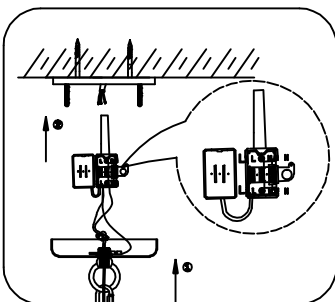

⑤ Fix the Canopy

⑥ Put on the bulb

② Pull the cable

③ Fix mounting plate

④ Connect cables

MUST BE INSTALLED BY LICENSED ELECTRICIAN

Model: Huntley P6 60cm STN

Material: Iron

Max Wattage: 6 x 60W

Carton Size: L 69 cm x W 69 cm x H 28 cm

Socket: E14

Net Weight: 7.0KG

ITEM NO.: Huntley P6 60cm STN

① Assembly the Metal Frame

⑤ Fix the Canopy

⑥ Put on the bulb

② Pull the cable

③ Fix mounting plate

④ Connect cables

MUST BE INSTALLED BY LICENSED ELECTRICIAN