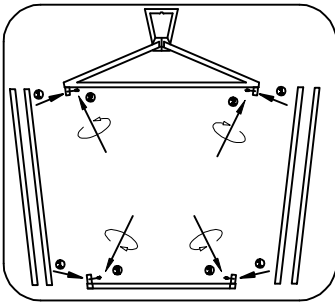

Model: Huntley P5 45cm STN

Material: Iron

Max Wattage: 5 x 60W

Carton Size: L 53 cm x W 53 cm x H 28 cm

Socket: E14

Net Weight: KG

ITEM NO.: Huntley P5 45cm STN

① Assembly the Metal Frame

⑤ Fix the Canopy

⑥ Put on the bulb

② Pull the cable

③ Fix mounting plate

④ Connect cables

MUST BE INSTALLED BY LICENSED ELECTRICIAN

Model: Huntley P6 60cm STN

Material: Iron

Max Wattage: 6 x 60W

Carton Size: L 69 cm x W 69 cm x H 28 cm

Socket: E14

Net Weight: 7.0KG

ITEM NO.: Huntley P6 60cm STN

① Assembly the Metal Frame

⑤ Fix the Canopy

⑥ Put on the bulb