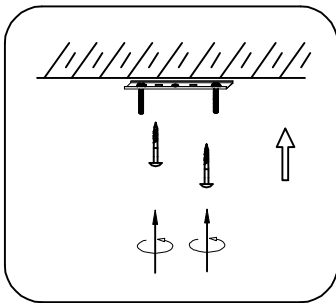

Model: Huntley P5 45cm STN

Material: Iron

Max Wattage: 5 x 60W

Carton Size: L 53 cm x W 53 cm x H 28 cm

Socket: E14

Net Weight: KG

ITEM NO.: Huntley P5 45cm STN

① Assembly the Metal Frame

⑤ Fix the Canopy

⑥ Put on the bulb

② Pull the cable

③ Fix mounting plate

④ Connect cables

MUST BE INSTALLED BY LICENSED ELECTRICIAN

Model: Huntley P6 60cm STN

Material: Iron

Max Wattage: 6 x 60W

Carton Size: L 69 cm x W 69 cm x H 28 cm

Socket: E14

Net Weight: 7.0KG

ITEM NO.: Huntley P6 60cm STN

① Assembly the Metal Frame

⑤ Fix the Canopy

⑥ Put on the bulb