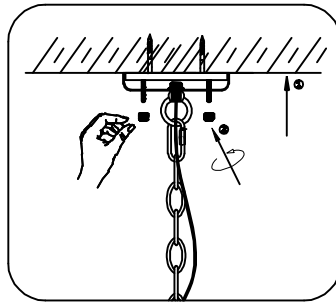

Model: Huntley P5 45cm STN

Material: Iron

Max Wattage: 5 x 60W

Carton Size: L 53 cm x W 53 cm x H 28 cm

Socket: E14

Net Weight: KG

ITEM NO.: Huntley P5 45cm STN

① Assembly the Metal Frame

⑤ Fix the Canopy

⑥ Put on the bulb

② Pull the cable

③ Fix mounting plate

④ Connect cables

MUST BE INSTALLED BY LICENSED ELECTRICIAN

Model: Huntley P6 60cm STN

Material: Iron

Max Wattage: 6 x 60W

Carton Size: L 69 cm x W 69 cm x H 28 cm

Socket: E14

Net Weight: 7.0KG

ITEM NO.: Huntley P6 60cm STN

① Assembly the Metal Frame

⑤ Fix the Canopy

⑥ Put on the bulb

② Pull the cable

③ Fix mounting plate

④ Connect cables

MUST BE INSTALLED BY LICENSED ELECTRICIAN