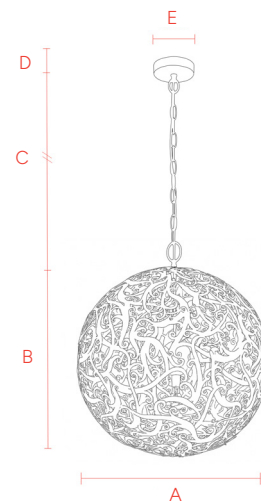

THEODORE

STANDOUT PIECE

BRONZE

PRODUCT DESCRIPTION

The Theodore sphere range showcases a unique, elegant design exclusive to MDA. Its distinctive metalware seamlessly integrates joints into the aesthetic, adding exceptional character and authenticity. This premium, designer collection offers a luxurious, original statement piece—perfect for elevating any refined interior with sophisticated, chic style.

FEATURES

- Statement Feature Orb pendant
- Hand painted bronze wash
- Adjustable chain suspension for versatile installation heights
- 1x | 5x | 7x E27 60W lamp not supplied

MODEL NUMBERS

MDATHE1SBZ - Bronze

MDATHE5MBZ - Bronze

MDATHE7LBZ - Bronze

SPECIFICATIONS

Materials	Bronze
Wattage	Max 1 x 60W Max 5 x 60W Max 7 x 60W
Lamp Holder	E27
Height Adjustable	Yes via chain links
IP Rating	IP20

DIMENSIONS

Size	A	B	C	D	E
Small	Ø500mm	500mm	Max. 2000mm	67mm	118mm
Medium	Ø700mm	700mm	Max. 3000mm	67mm	118mm
Large	Ø900mm	900mm	Max. 3000mm	67mm	118mm