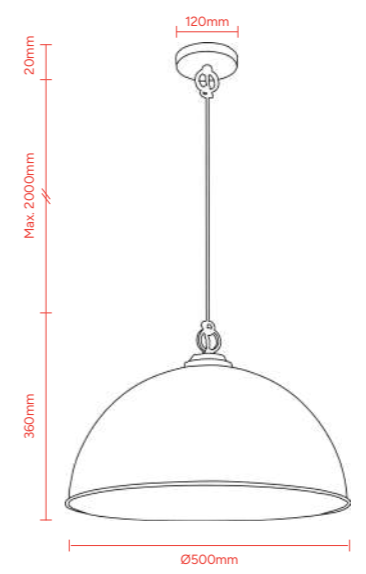

MEDIUM

Material
Iron

Finish
Weathered Iron

Max Lamp Wattage
1x 60W E27 Lamp

Cord Length
2000mm

IP Rating
IP20

Height adjustment
via adjustable locks

Product Code:
MDACAS1MWI