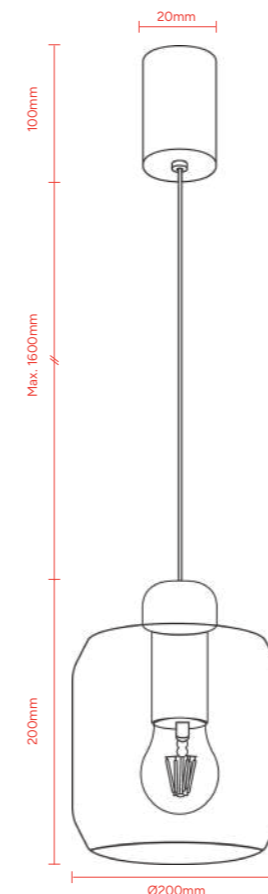

Material
Iron and Glass

Max Lamp Wattage
1x 60W E27 Lamp

Cord Length
1600mm

IP Rating
IP20

Height adjustment
via adjustable lock

Product Code:
MDACHE1SMK