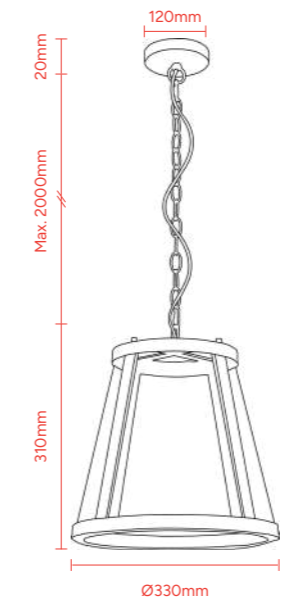

Material

Iron & Glass

Max Lamp Wattage

1x 60W E27 Lamp

IP Rating

IP20

Cord Length

2000mm