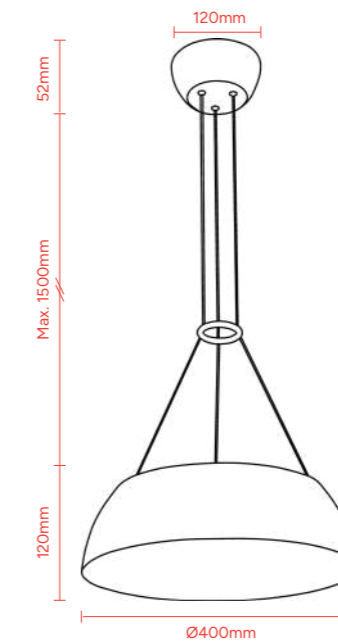

Lumens Output
650lm/700lm/650lm

CRI
80

IP Rating
IP20

Cord Length
1500mm

Product Code:
MDASOH300

LARGE

Material
Iron & Glass

Max LED Wattage
22W (Dimmable)