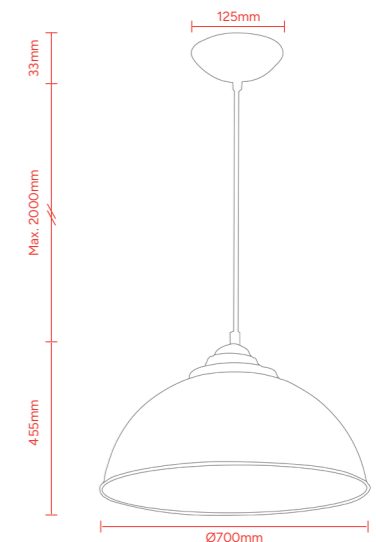

LARGE

Material
Iron

Max Lamp Wattage
1x 60W E27 Lamp

Cord Length
2000mm

IP Rating
IP20

Height adjustment
via chain link

Product Code:
MDANEW1LBKCP - Copper
MDANEW1LBKGD - Gold
MDANEW1LBKSL - Silver