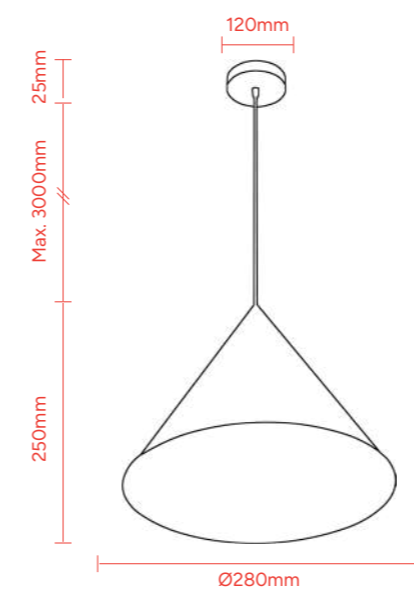

SMALL

Material
Brass

Max Lamp Wattage
1x 60W E27 Lamp

Cord Length
3000mm

IP Rating
IP20

Height adjustment
via adjustable lock

Product Code:
MDACOD1SBK - Black
MDACOD1SBZ - Bronze