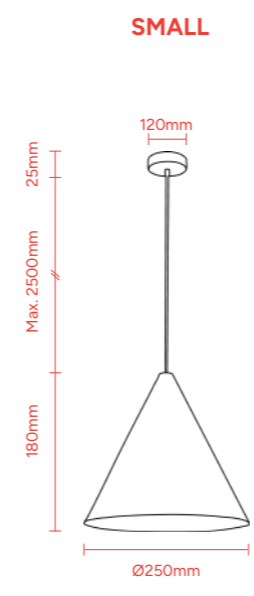

Hugo available finishes:

Material
Wood & Iron

Max Lamp Wattage
1x 60W E27 Lamp

Cord Length
2500mm

IP Rating
IP20

Height adjustment
via adjustable lock

Product Code:
MDAHUG1SNAT - Natural
MDAHUG1SWN - Walnut