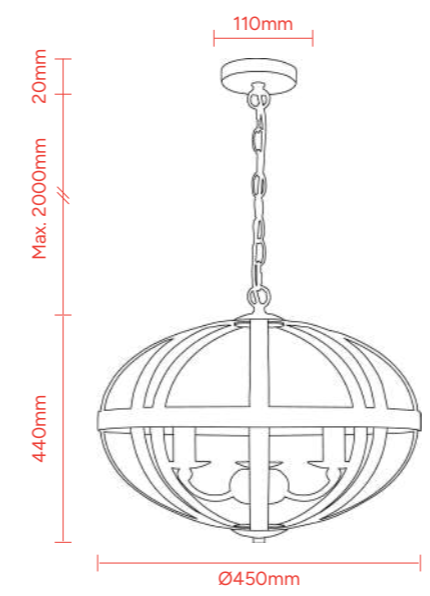

Lincon light options:

3 Light - Small

6 Light - Large

MEDIUM
3 LAMPS

Material
Iron

Finish
Weathered Iron

Max Lamp Wattage
3x 60W E27 Lamp

Cord Length
2000mm