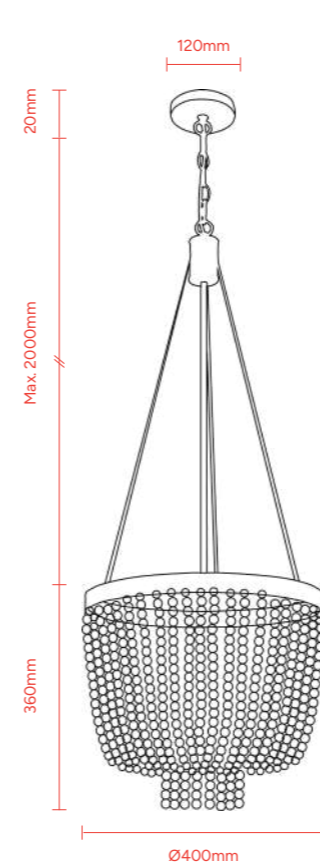

SMALL 3 LAMPS

Material
Iron & Wood

Max Lamp Wattage
3x 60W E14 Lamp

Cord Length
2000mm

IP Rating
IP20

Height adjustment
via chain link

Product Code:
MDAMAD3BK - Black
MDAMAD3BKGD - Black/Gold
MDAMAD3BZNAT - Bronze/Natural
MDAMAD3WWGD - Whitewash/Gold