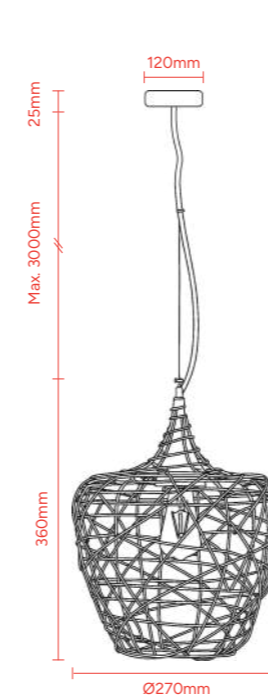

IP Rating
IP20

Cord Length
2000mm

Product Code:
MDACAL500BK - Black
MDACAL500WH - White

WEAVE

INDOOR LIGHTS

mdalighting.com.au

Elegant and Natural

The Weave pendant features a handcrafted iron structure with a soft, organic form that exudes elegant, natural charm. Available in two sizes, this unique, designer piece adds warmth and style to dining, living, or kitchen areas—bringing premium quality and chic, original character to any refined interior.