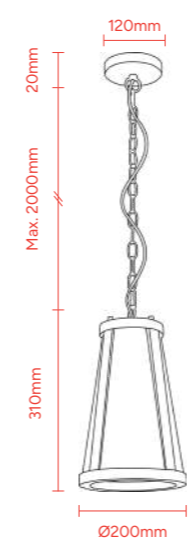

Lauren available finishes:

Black

Polished Nickel

Bronze

SMALL 1 LAMP

Material

Iron & Glass

Max Lamp Wattage