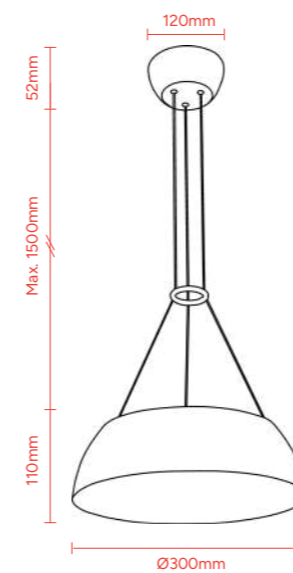

SMALL

Material
Iron & Glass

Max LED Wattage
16W (Dimmable)

Colour Temperature
3000K/4000K/5000K

Lumens Output
650lm/700lm/650lm

CRI
80

IP Rating
IP20

Cord Length
1500mm

Product Code:
MDASOH300