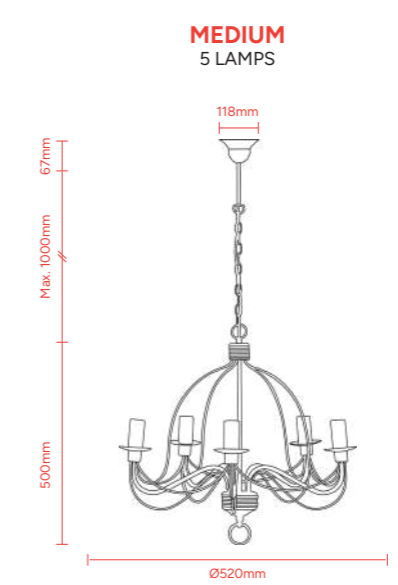

Material
Iron

Max Lamp Wattage
5x 60W E27 Lamp

Cord Length
1000mm

IP Rating
IP20

Height adjustment
via chain links

Product Code:
MDACAN5BK - Black
MDACAN5WH - White