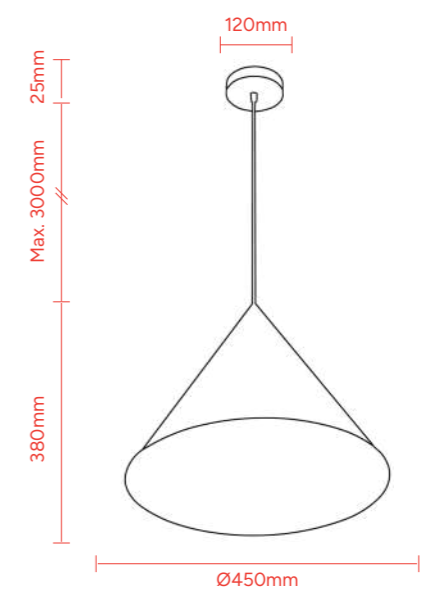

LARGE

Material
Brass

Max Lamp Wattage
1x 60W E27 Lamp

IP Rating
IP20

Height adjustment
via adjustable lock

Product Code:
MDACOD1BK - Black
MDACOD1LBZ - Bronze