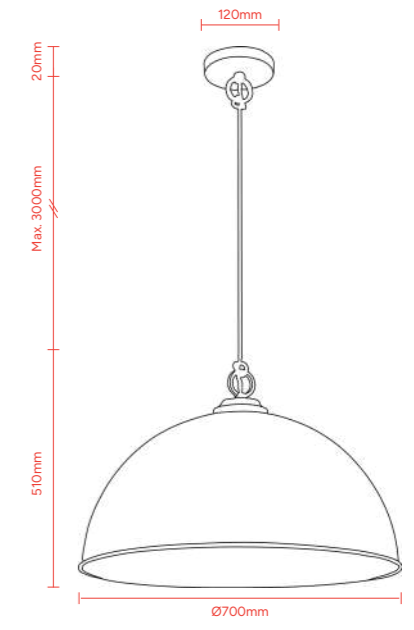

SMALL

Material
Iron

Finish
Weathered Iron

Max Lamp Wattage
1x 60W E27 Lamp

Cord Length
2000mm

IP Rating
IP20

Height adjustment
via adjustable locks

Product Code:
MDACAS1SWI

MEDIUM

Material
Iron

Finish
Weathered Iron

Max Lamp Wattage
1x 60W E27 Lamp

Cord Length
2000mm

IP Rating
IP20

Height adjustment
via adjustable locks

Product Code:
MDACAS1MWI

LARGE

Material
Iron

Finish
Weathered Iron

Max Lamp Wattage
1x 60W E27 Lamp

Cord Length
3000mm

IP Rating
IP20

Height adjustment
via adjustable locks

Product Code:
MDACAS1LWI