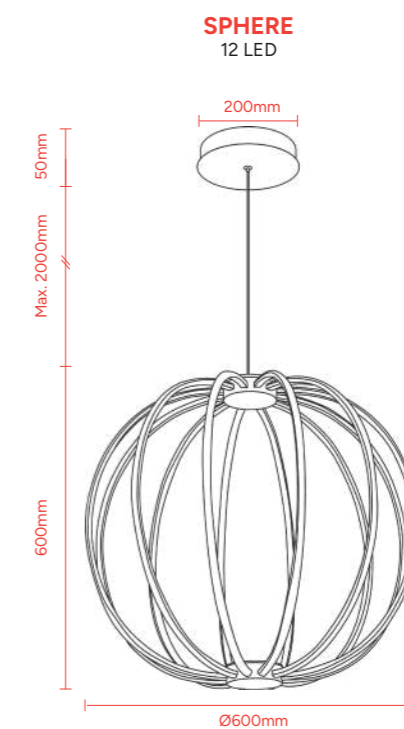

Material
Aluminium

Max LED Wattage
50W (Dimmable)

Colour Temperature
3000K/4000K/5000K

Lumens Output
2300lm

CRI
80

IP Rating
IP20

Cord Length
2000mm

Product Code:
MDASTE800BK