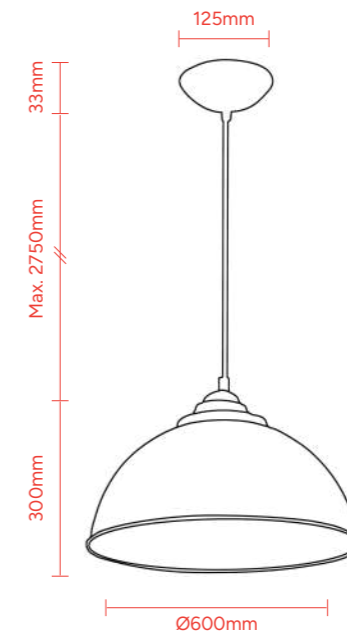

SMALL

Material
Iron

Finish
Acid Copper Wash

Max Lamp Wattage
1x 60W E27 Lamp

Cord Length
1750mm

IP Rating
IP20

Height adjustment
via adjustable lock

Product Code:
MDAKIN1SAC

LARGE

Material
Iron

Finish
Acid Copper Wash

Max Lamp Wattage
1x 60W E27 Lamp

Cord Length
2750mm

IP Rating
IP20

Height adjustment
via adjustable lock

Product Code:
MDAKIN1LAC