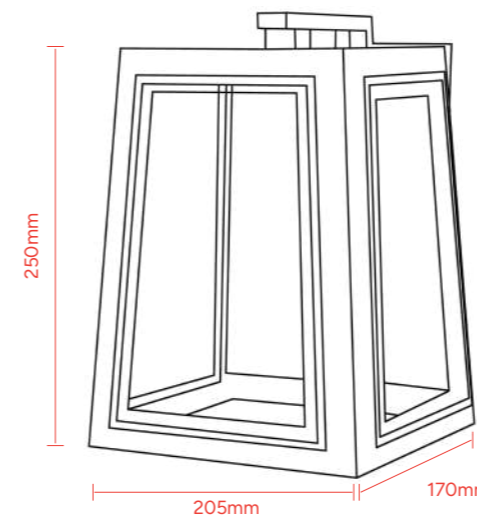

Material

Brass and Glass

Max Lamp Wattage

1x 60W E27 Lamp

IP Rating

IP43

Product Code:

MDALONBK - Forged Black

MDALONBZ - Weathered Bronze