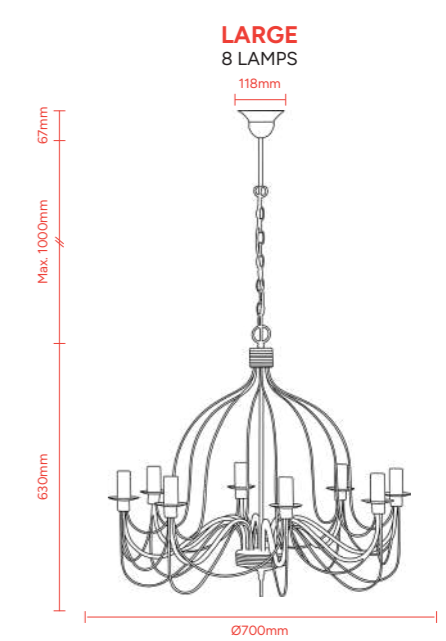

Product Code:
MDACAN3BK - Black
MDACAN3WH - White

Material
Iron

Max Lamp Wattage
5x 60W E27 Lamp

Cord Length
1000mm

IP Rating
IP20

Height adjustment
via chain links

Product Code:
MDACAN5BK - Black
MDACAN5WH - White

Material
Iron

Max Lamp Wattage
8x 60W E27 Lamp

Cord Length
1000mm

IP Rating
IP20

Height adjustment
via chain links

Product Code:
MDACAN8BK - Black
MDACAN8WH - White

CASSIDY

Old-world Charm