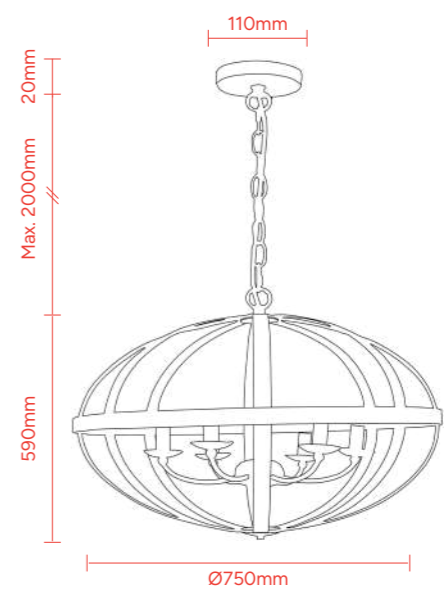

LARGE
6 LAMPS

Material
Iron

Finish
Weathered Iron

Max Lamp Wattage
6x 60W E27 Lamp

Cord Length
2000mm

IP Rating
IP20

Height adjustment
via chain link

Product Code:
MDALIN6WI