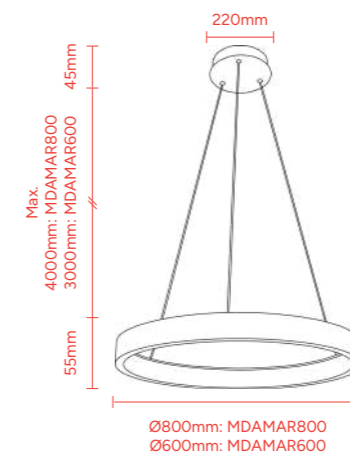

SINGLE TIER

Material
Aluminium & Crystal

Max LED Wattage
Ø600mm - 30W (Non-Dimmable)
Ø800mm - 36W (Non-Dimmable)

Colour Temperature
3000K

Lumens Output
Ø600mm - 1445lm
Ø800mm - 1734lm

CRI
80

Cord Length
MDAMAR600 - 3000mm
MDAMAR800 - 4000mm

Height adjustment
via adjustable lock

Product Code:
MDAMAR600 - Ø600mm
MDAMAR800 - Ø800mm

2 TIER

Material
Aluminium & Crystal

Max LED Wattage
52W (Non-Dimmable)

Colour Temperature
3000K

Lumens Output
2496lm