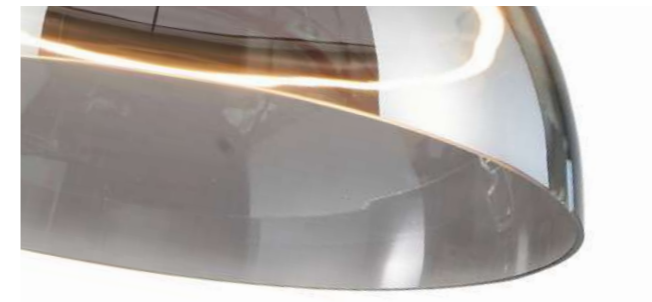

AVAILABLE JULY

SOHO

Matching single pendant available see page 17

Transparent Futurism

The Soho pendant is an example of transparent futurism that's available in two versatile sizes. Blending a sleek, clear dome with a glowing internal halo, its avant-garde design and ethereal transparency create a weightless aesthetic, while the integrated ring of light delivers a bold, ambient glow.

A striking fusion of modern technology and high-end style, perfect for making a visionary statement in any contemporary interior.

SMALL

Material
Iron & Glass

Max LED Wattage
16W (Dimmable)

Colour Temperature
3000K/4000K/5000K

Lumens Output
650lm/700lm/650lm

CRI
80

IP Rating
IP20

Cord Length
1500mm

Product Code:
MDASOH300

LARGE

Material
Iron & Glass

Max LED Wattage
22W (Dimmable)

Colour Temperature
3000K/4000K/5000K

Lumens Output
800lm/900lm/800lm

CRI
80

IP Rating
IP20

Cord Length
1500mm

Product Code:
MDASOH400