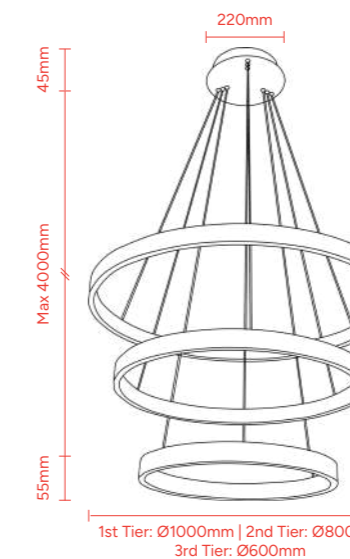

3 TIER

Material
Aluminium & Crystal

Max LED Wattage
110W (Non-Dimmable)

Colour Temperature
3000K

Lumens Output
5300lm

CRI
80

Cord Length
4000mm

Height adjustment
via adjustable lock

Product Code:
MDAMAR186