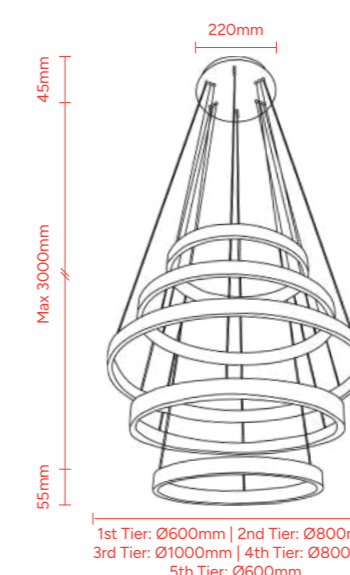

Colour Temperature
3000K

Lumens Output
6336lm

CRI
80

Cord Length
3000mm

Height adjustment
via adjustable lock

Product Code:
MDAMAR1864

5 TIER

Material
Aluminium & Crystal