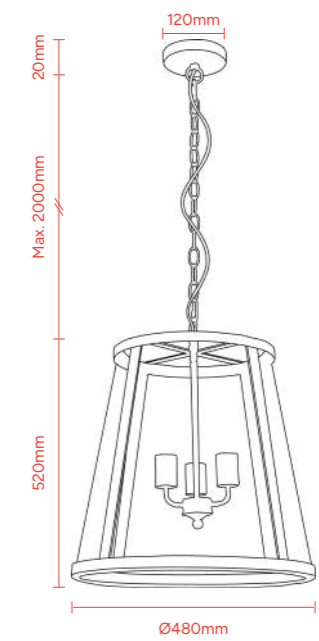

LARGE 3 LAMP

Material

Iron & Glass

Max Lamp Wattage

3x 60W E27 Lamp

IP Rating

IP20

Cord Length

2000mm

Product Code:

MDALAU3LBK - Black
MDALAU3LSN - Polished Nickel
MDALAU3LBZ - Bronze