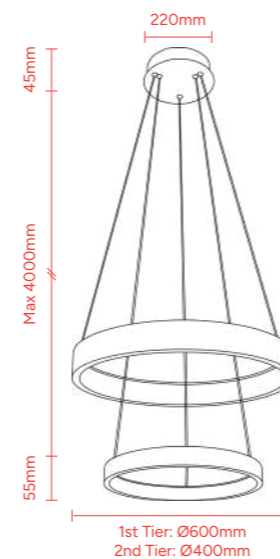

SINGLE TIER

Material
Aluminium & Crystal

Max LED Wattage
Ø600mm - 30W (Non-Dimmable)
Ø800mm - 36W (Non-Dimmable)

Colour Temperature
3000K

Lumens Output
Ø600mm - 1445lm
Ø800mm - 1734lm

CRI
80

Cord Length
MDAMAR600 - 3000mm
MDAMAR800 - 4000mm

Height adjustment
via adjustable lock

Product Code:
MDAMAR600 - Ø600mm
MDAMAR800 - Ø800mm

2 TIER

Material
Aluminium & Crystal

Max LED Wattage
52W (Non-Dimmable)

Colour Temperature
3000K

Lumens Output
2496lm