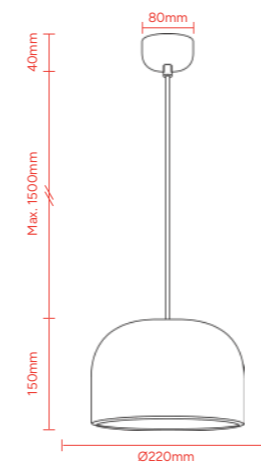

SMALL

Material

Wood & Iron

Max Lamp Wattage

1x 60W E27 Lamp

Cord Length

1500mm

IP Rating

IP20

Height adjustment

via adjustable lock

Product Code:

MDAOSL1SBK - Black
MDAOSL1SWH - White
MDAOSL1SGR - Sage Green