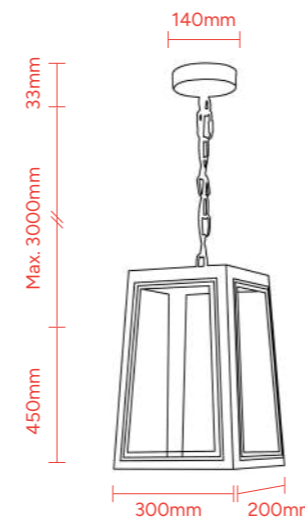

Preston light options:

Single Light

3 Light

SINGLE LIGHT

Material
Brass and Glass

Finish
Bronze

Max Lamp Wattage
1x 60W E27 Lamp

Cord Length
3000mm