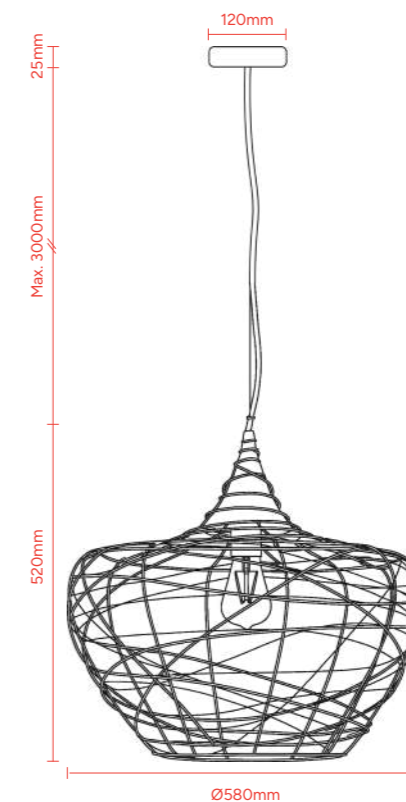

SMALL

Material
Iron

Finish
Black Iron

Max Lamp Wattage
1x 60W E27 Lamp

IP Rating
IP20

Cord Length
3000mm

Height adjustment
via adjustable lock

Product Code:
MDAWEA1SBK

LARGE

Material
Iron

Finish
Black Iron

Max Lamp Wattage
1x 60W E27 Lamp

IP Rating
IP20

Cord Length
3000mm

Height adjustment
via adjustable lock

Product Code:
MDAWEA1LBK