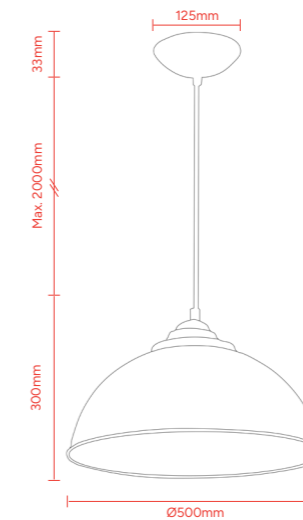

MEDIUM

Material
Iron

Max Lamp Wattage
1x 60W E27 Lamp

Cord Length
2000mm

IP Rating
IP20

Height adjustment
via adjustable lock

Product Code:
MDANEW1MBKCP - Copper
MDANEW1MBKGD - Gold
MDANEW1MBKSL - Silver