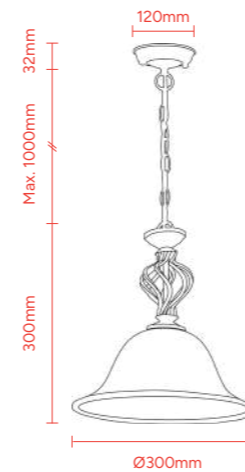

Geneva available finishes:

Black

Satin Nickel

Antique Brass

SMALL 1 LAMP

Ø300mm

Material
Iron & Glass

Max Lamp Wattage
1x 60W E27 Lamp

Cord Length
1000mm

Cord Length
1000mm

IP Rating
IP20

Product Code:
MDAGEN1AB - Antique Brass
MDAGEN1BK - Black
MDAGEN1SN - Satin Nickel

MEDIUM 3 LAMP

Ø460mm

Material
Iron & Glass

Max Lamp Wattage
3x 60W E27 Lamp

Cord Length
1000mm

Cord Length
1000mm

IP Rating
IP20

Product Code:
MDAGEN3AB - Antique Brass
MDAGEN3BK - Black
MDAGEN3SN - Satin Nickel

LARGE 5 LAMP

Ø540mm

Material
Iron & Glass

Max Lamp Wattage
5x 60W E27 Lamp