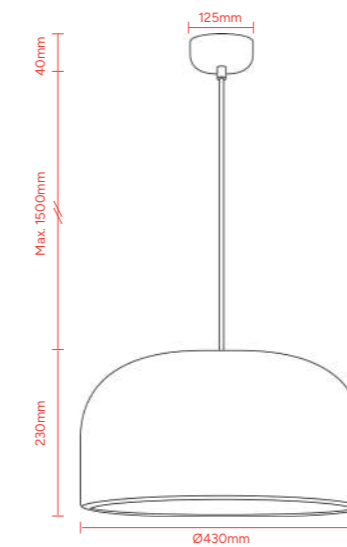

LARGE

Material

Wood & Iron

Max Lamp Wattage

1x 60W E27 Lamp

Cord Length

1500mm

IP Rating

IP20

Height adjustment

via adjustable lock

Product Code:

MDAOSL1LBK - Black
MDAOSL1LWH - White
MDAOSL1LGR - Sage Green