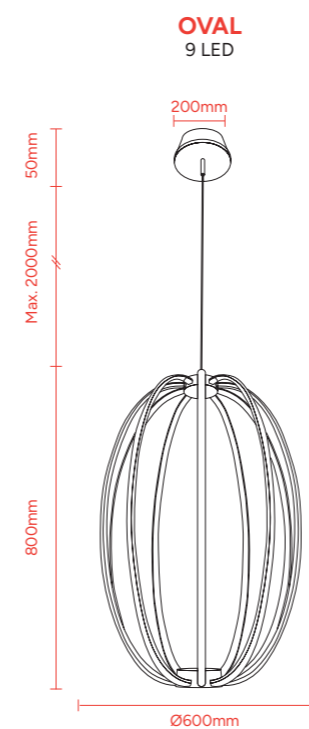

Stellar light options:

Oval - 9 LED Strips

Sphere - 12 LED Strips

Material
Aluminium

Max LED Wattage
40W (Dimmable)

Colour Temperature
3000K/4000K/5000K

Lumens Output
1800lm

CRI
80