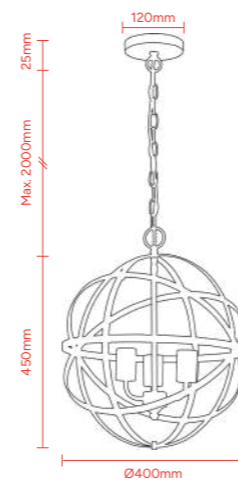

SMALL 3 LAMPS

Material
Iron

Finish
Bronze Gold

Max Lamp Wattage
3x 60W E27 Lamp

IP Rating
IP20

Cord Length
2000mm

Height adjustment
via chain links

Product Code:
MDAAP03BZGD