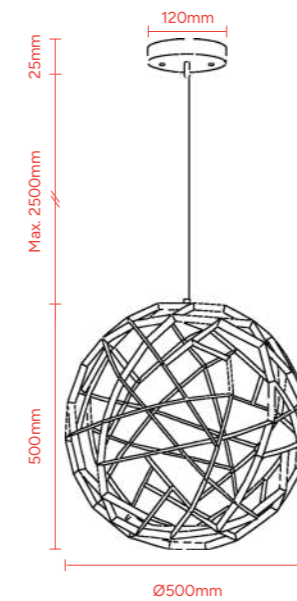

MEDIUM

Material
Wood & Iron
Max Lamp Wattage
1x 60W E27 Lamp
Cord Length
2500mm
IP Rating
IP20
Height adjustment
via adjustable lock
Product Code:
MDAMAL1MNAT - Natural
MDAMAL1MWH - White
MDAMAL1MBK - Black