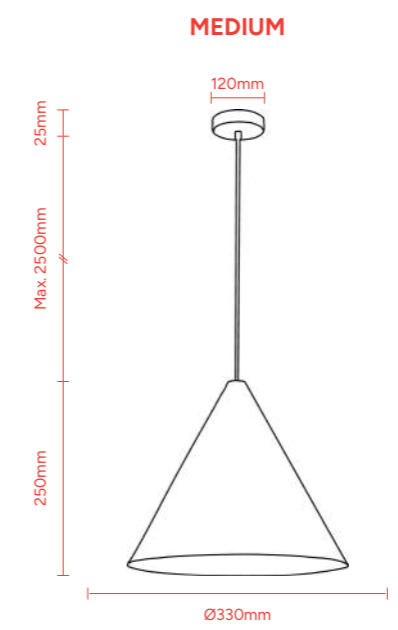

Max Lamp Wattage
1x 60W E27 Lamp

Cord Length
2500mm

IP Rating
IP20

Height adjustment
via adjustable lock

Product Code:
MDAHUG1SNAT - Natural
MDAHUG1SWN - Walnut

Material
Wood & Iron

Max Lamp Wattage
1x 60W E27 Lamp