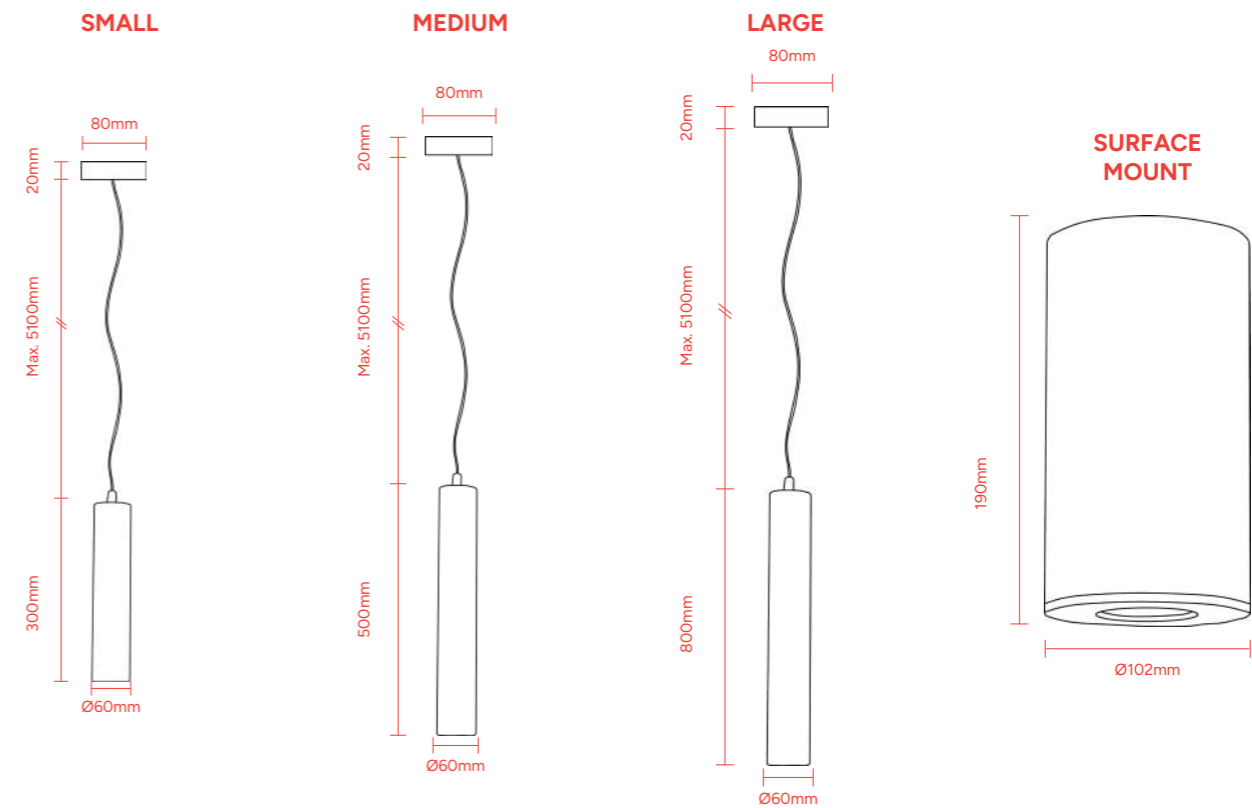

Toress available finishes:

Weathered Iron

Charred

Gold Leaf

Acid Copper Wash

Material
Iron

Max Lamp Wattage
1x 50W GU10 Lamp

IP Rating
IP20

Cord Length
5100mm

Height adjustment
via adjustable lock

Product Code:
MDATOR1SAC - Acid Copper Wash
MDATOR1SCHA - Charred
MDATOR1SGD - Gold Leaf
MDATOR1SWI - Weathered Iron

Material
Iron

Max Lamp Wattage
1x 50W GU10 Lamp

IP Rating
IP20

Cord Length
5100mm

Height adjustment
via adjustable lock

Product Code:
MDATOR1MAC - Acid Copper Wash
MDATOR1MCHA - Charred
MDATOR1MGD - Gold Leaf
MDATOR1MWI - Weathered Iron

Material
Iron

Max Lamp Wattage
1x 50W GU10 Lamp