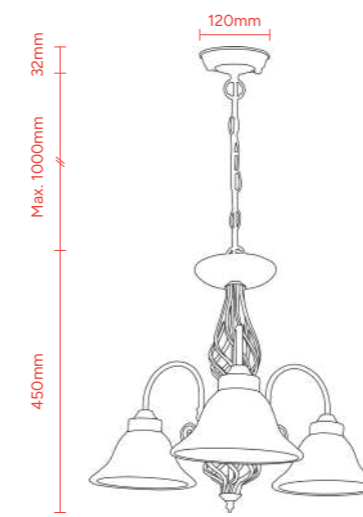

MEDIUM 3 LAMP

Ø460mm

Material
Iron & Glass

Max Lamp Wattage
3x 60W E27 Lamp

Cord Length
1000mm

Cord Length
1000mm

IP Rating
IP20

Product Code:
MDAGEN3AB - Antique Brass
MDAGEN3BK - Black
MDAGEN3SN - Satin Nickel