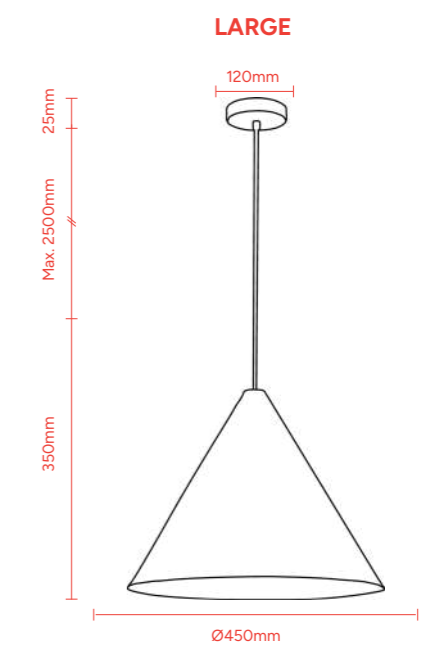

Max Lamp Wattage
1x 60W E27 Lamp

Cord Length
2500mm

IP Rating
IP20

Height adjustment
via adjustable lock

Product Code:
MDAHUG1SNAT - Natural
MDAHUG1SWN - Walnut

Material
Wood & Iron

Max Lamp Wattage
1x 60W E27 Lamp

Cord Length
2500mm

IP Rating
IP20

Height adjustment
via adjustable lock

Product Code:
MDAHUG1MNAT - Natural
MDAHUG1MWN - Walnut

Material
Wood & Iron

Max Lamp Wattage
1x 60W E27 Lamp

Cord Length
2500mm

IP Rating
IP20