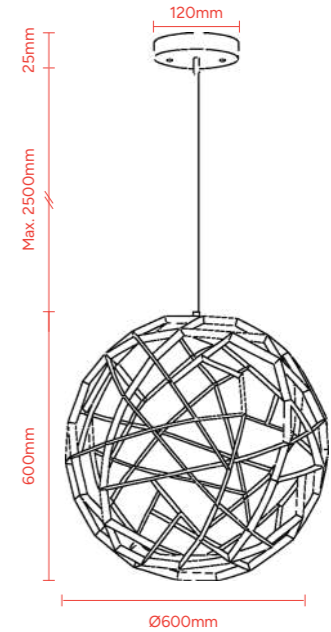

LARGE

Material
Wood & Iron
Max Lamp Wattage
1x 60W E27 Lamp
Cord Length
2500mm
IP Rating
IP20
Height adjustment
via adjustable lock
Product Code:
MDAMAL1LNAT - Natural
MDAMAL1LWH - White
MDAMAL1LBK - Black