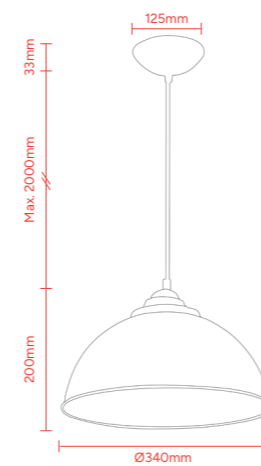

Newport available finishes:

Gold

Silver

Copper

SMALL

Material
Iron

Max Lamp Wattage
1x 60W E27 Lamp

Cord Length
2000mm