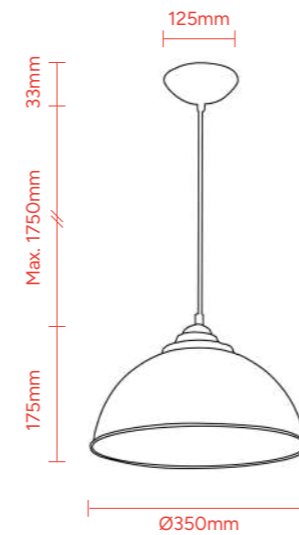

Mid-Century Star

The Kingston features a reinvention of the classic 1950s dome pendant, highlighting handcrafted metalware in a unique acid-wash copper finish. Designed for versatile lighting with carbon filament or LED globes, Kingston adds elegant, premium style to dining areas, hallways, and kitchen counters

SMALL

Material
Iron

Finish
Acid Copper Wash

Max Lamp Wattage
1x 60W E27 Lamp

Cord Length
1750mm

IP Rating
IP20

Height adjustment
via adjustable lock

Product Code:
MDAKIN1SAC