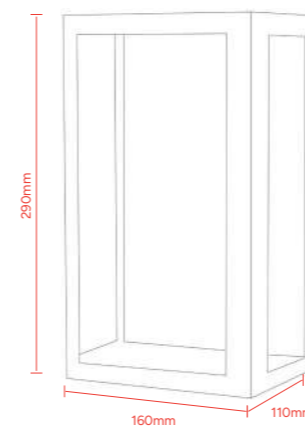

1 LIGHT

Material
Brass and Glass

Max Lamp Wattage
1x 60W E27 Lamp

IP Rating
IP44

Product Code:
MDAKEN1BK - Forged Black
MDAKEN1BZ - Bronze