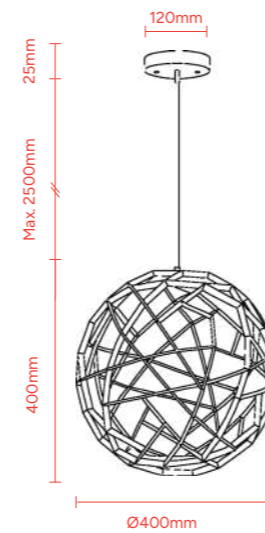

Malmo available finishes:

Natural

White

Black

SMALL

Material
Wood & Iron
Max Lamp Wattage
1x 60W E27 Lamp
Cord Length
2500mm
IP Rating
IP20
Height adjustment
via adjustable lock
Product Code:
MDAMAL1SNAT - Natural
MDAMAL1SWH - White
MDAMAL1SBK - Black