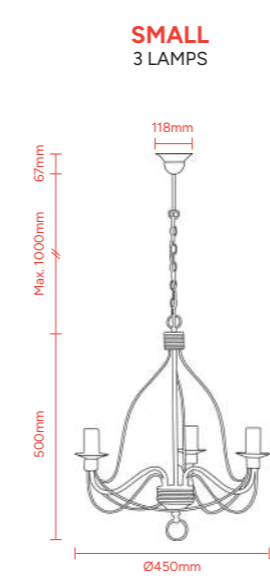

Cord Length
2500mm

Height adjustment
via adjustable lock

Product Code:
MDABOA1SBK - Black
MDABOA1SNAT - Natural
MDABOA1SWH - White

MEDIUM

Material
Wood and Iron

Max Lamp Wattage
1x 60W E27 Lamp

IP Rating
IP20

Cord Length
2500mm

Height adjustment
via adjustable lock

Product Code:
MDABOA1MBK - Black
MDABOA1MNAT - Natural
MDABOA1MWH - White

LARGE

Material
Wood and Iron

Max Lamp Wattage
1x 60W E27 Lamp

IP Rating
IP20

Candice available finishes:

White

Black

Material
Iron

Max Lamp Wattage
3x 60W E27 Lamp

Cord Length
1000mm

IP Rating
IP20

Height adjustment
via chain links