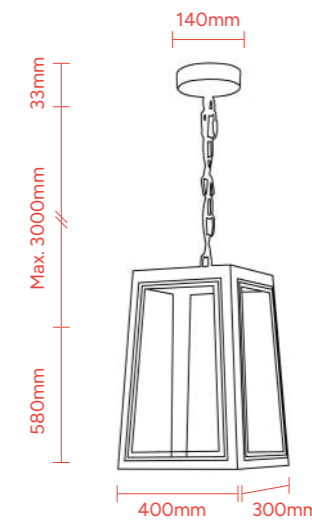

3 LIGHT

Material
Brass and Glass

Max Lamp Wattage
Bronze

Max Lamp Wattage
3x 60W E27Lamp

Cord Length
3000mm

IP Rating
IP20

Height adjustment
via chain link

Product Code:
MDAPRE3LBZ