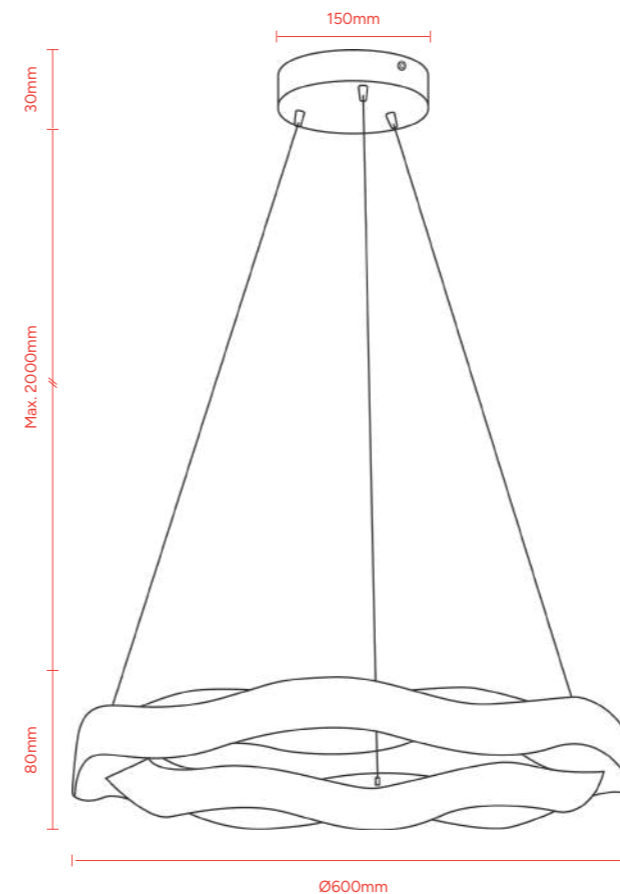

Material
Iron

Max LED Wattage
60W (Dimmable)

Colour Temperature
3000K/4000K/5000K

Lumens Output
5000lm

CRI
80

IP Rating
IP20

Cord Length
2000mm

Product Code:
MDACAL500BK - Black
MDACAL500WH - White