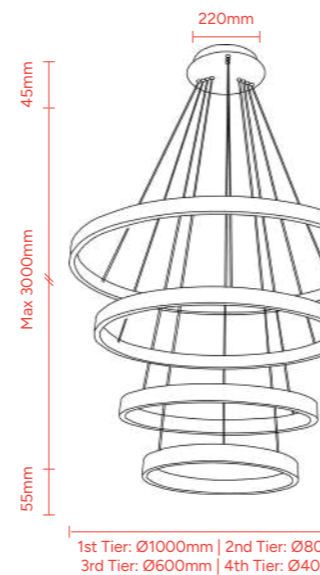

4 TIER

Material
Aluminium & Crystal

Max LED Wattage
130W (Non-Dimmable)

Colour Temperature
3000K

Lumens Output
6336lm

CRI
80

Cord Length
3000mm

Height adjustment
via adjustable lock

Product Code:
MDAMAR1864