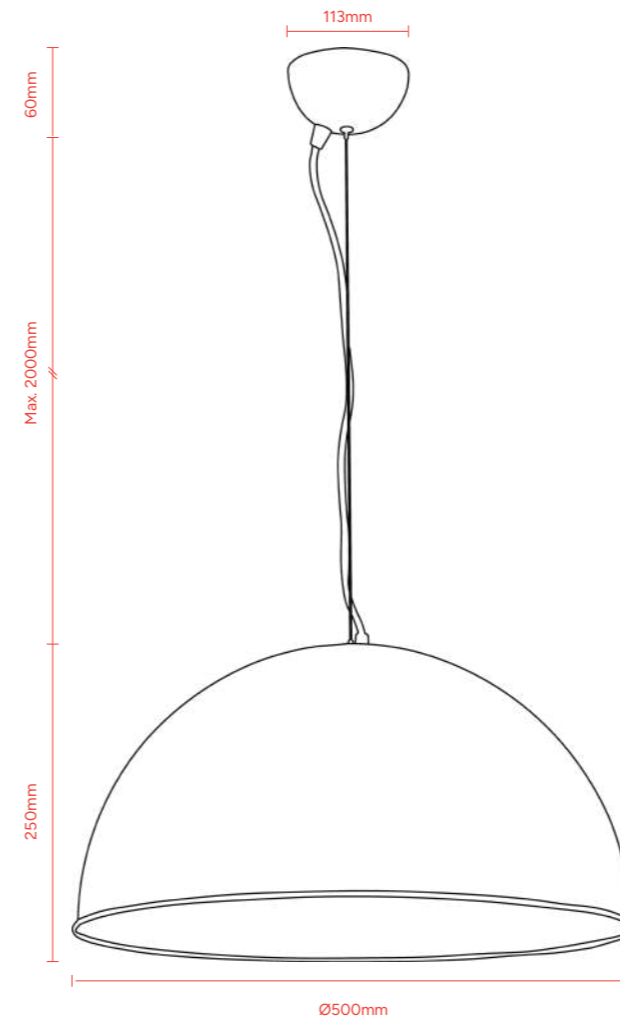

Gold and Chic

The Rowen pendant features a vintage industrial-style metal dome with a gorgeous gold finish. Designed for standard E27 globes, this premium designer light adds authentic warmth and luxurious charm, creating a unique, chic statement—perfect for enhancing industrial or contemporary interiors with timeless elegance.

ROWEN

Material
Iron

Finish
Silky Gold

Max Lamp Wattage
1x 60W E27 Lamp

Cord Length
2000mm

IP Rating
IP20

Product Code:
MDAROW1GD - Silky Gold