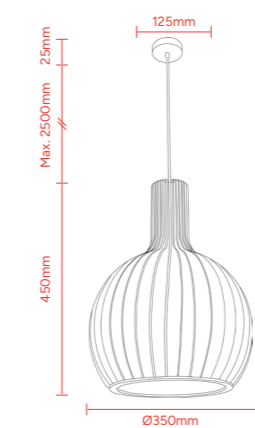

Boaz available finishes:

Natural

White

Black

SMALL

Material
Wood and Iron

Max Lamp Wattage
1x 60W E27 Lamp

IP Rating
IP20

Cord Length
2500mm

Height adjustment
via adjustable lock

Product Code:
MDABOA1SBK - Black
MDABOA1SNAT - Natural
MDABOA1SWH - White

MEDIUM

Material
Wood and Iron

Max Lamp Wattage
1x 60W E27 Lamp

IP Rating
IP20

Cord Length
2500mm

Height adjustment
via adjustable lock

Product Code:
MDABOA1MBK - Black
MDABOA1MNAT - Natural
MDABOA1MWH - White

LARGE

Material
Wood and Iron

Max Lamp Wattage
1x 60W E27 Lamp

IP Rating
IP20