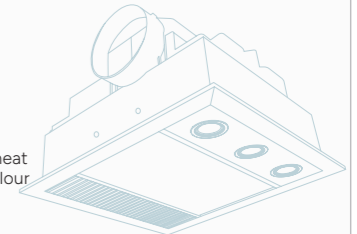

MARTEC® Heating

Martec® Heating offers a wide range of bathroom heaters and accessories to suit all bathroom sizes and needs. From single heat lamps to stylish 3-in-1 units with 1, 2, or 4 heat lamps and tricolour LED lights, our products deliver instant, effective warmth.

Select new models feature high-performance DC motors for improved energy efficiency and quieter operation. With various IPX ratings and finishes available, our heaters blend seamlessly into any décor. Whether you need basic heating or multi-functional solutions, Martec® Heating enhances comfort and style in any bathroom.