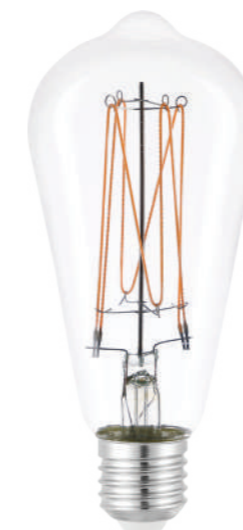

Spherical Tubular - 64 (ST64)
Material
Glass
Wattage
6W LED E27 - Dimmable
Colour Temperature
2300K
Product Code:
MFL3K6WST64