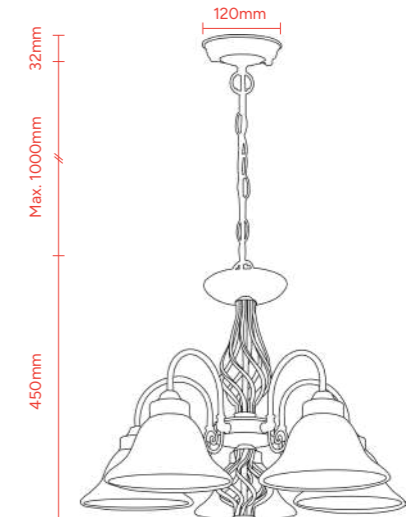

LARGE 5 LAMP

Ø540mm

Material
Iron & Glass

Max Lamp Wattage
5x 60W E27 Lamp

Cord Length
1000mm

Cord Length
1000mm

IP Rating
IP20

Product Code:
MDAGEN5AB - Antique Brass
MDAGEN5BK - Black
MDAGEN5SN - Satin Nickel