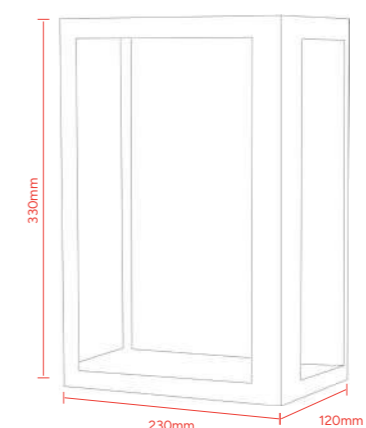

2 LIGHT

Material
Brass and Glass

Max Lamp Wattage
2x 60W E27 Lamp

IP Rating
IP44

Product Code:
MDAKEN2BK - Forged Black
MDAKEN2BZ - Bronze

LONDON

Classical Style

The London range combines a classic lantern style with a modern, architectural edge. Featuring clean lines crafted from solid brass and finished in a weathered bronze patina or forged black finish. It's clear glass panels showcase the bulb within, casting a bright and welcoming light. Ideal for exterior entrances and patios. The London brings both functionality and timeless elegance, making it a versatile choice for enhancing exterior spaces.