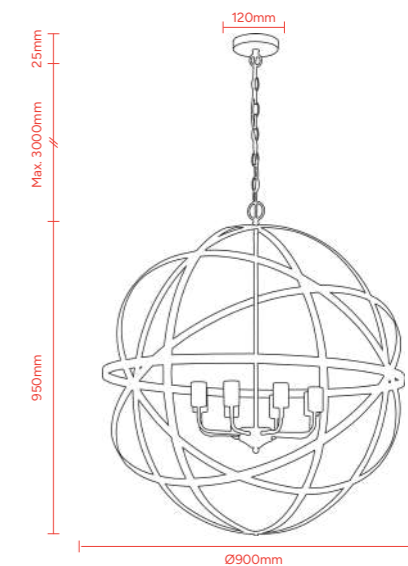

LARGE 8 LAMPS

Material
Iron

Finish
Bronze Gold

Max Lamp Wattage
8x 60W E27 Lamp

IP Rating
IP20

Cord Length
3000mm

Height adjustment
via chain links

Product Code:
MDAAP08BZGD