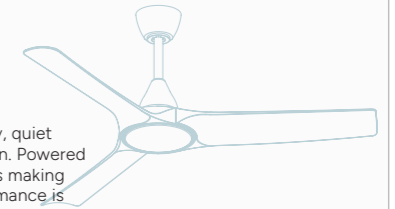

MARTEC® Cooling

Martec® Cooling offers fans that combine high efficiency, quiet operation, and user-friendly control in a lightweight design. Powered by energy saving DC motors, featuring lightweight motors making installation easier for electricians. Their near-silent performance is perfect for bedrooms.

Each fan comes with a Smart DC remote control, featuring comfort sleep and breeze modes, plus six adjustable speed settings for personalised comfort.