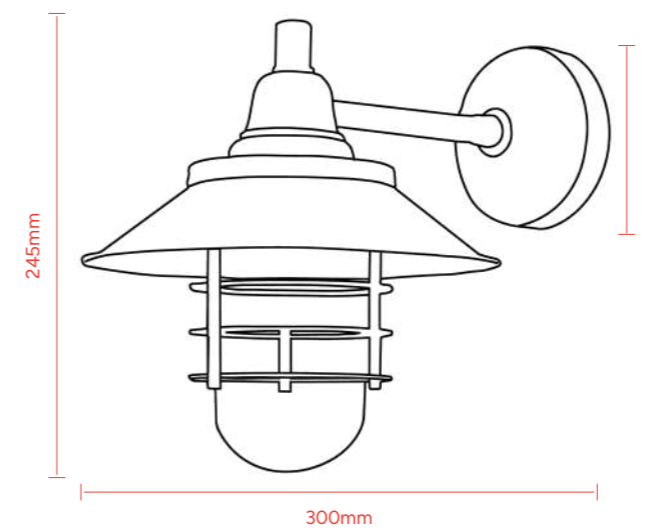

Material

Brass and Glass

Max Lamp Wattage

1x 60W E27 Lamp

IP Rating

IP44

Product Code:

MDAEPBK - Forged Black

MDAEPBZ - Weathered Bronze