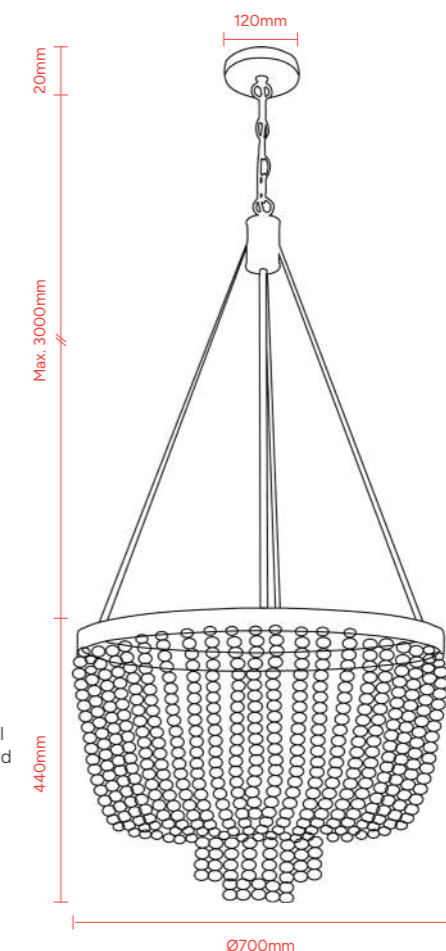

Cord Length
2000mm

IP Rating
IP20

Height adjustment
via chain link

Product Code:
MDAMAD3BK - Black
MDAMAD3BKGD - Black/Gold
MDAMAD3BZNAT - Bronze/Natural
MDAMAD3WWGD - Whitewash/Gold

LARGE 5 LAMPS

Material
Iron & Wood