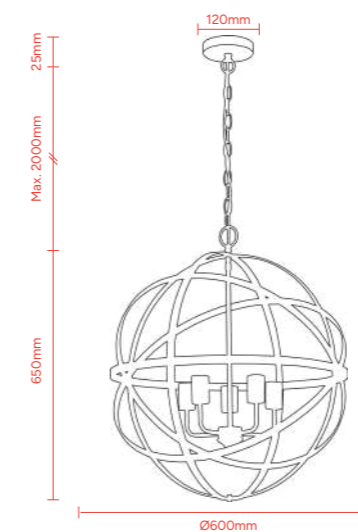

MEDIUM 5 LAMPS

Material
Iron

Finish
Bronze Gold

Max Lamp Wattage
5x 60W E27 Lamp

IP Rating
IP20

Cord Length
2000mm

Height adjustment
via chain links

Product Code:
MDAAP05BZGD