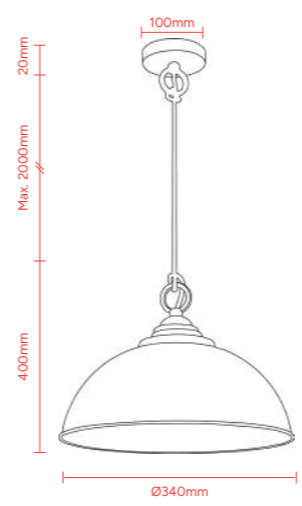

SMALL

Material
Iron

Finish
Weathered Iron

Max Lamp Wattage
1x 60W E27 Lamp

Cord Length
2000mm

IP Rating
IP20

Height adjustment
via adjustable locks

Product Code:
MDACAS1SWI