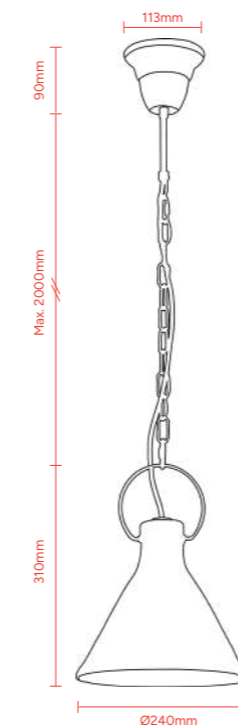

Material
Porcelain

Max Lamp Wattage
1x 60W E27 Lamp

Cord Length
2000mm

IP Rating
IP20

Product Code:
MDAIVY1WHBK - White/Black
MDAIVY1WHGD - White/Gold