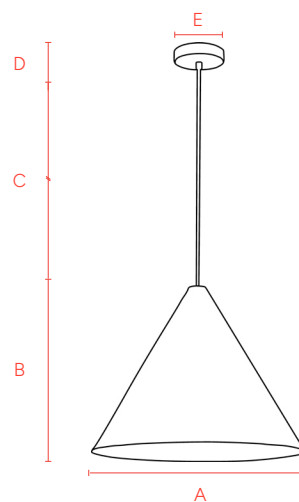

Suspended from a slimline cord, this piece pairs effortlessly with modern and minimalist interiors, delivering a timeless lighting solution with a natural, refined edge.

FEATURES

- All natural wood shade pendant light
- Adjustable cord suspension for versatile installation heights
- 1x E27 60W lamp not supplied

MODEL NUMBERS

Small

MDAHUG1SNAT - Natural
MDAHUG1SWN - Walnut

Medium

MDAHUG1MNAT - Natural
MDAHUG1MWN - Walnut

Large

MDAHUG1LNAT - Natural
MDAHUG1LWN - Walnut

SPECIFICATIONS

Materials	Wood and Iron
Wattage	Max 1 x 60W
Lamp Holder	E27
Height Adjustability	Yes via adjustable locks
IP Rating	IP20

DIMENSIONS

Type	A	B	C	D	E
Small	Ø250mm	180mm	Max. 2500mm	25mm	120mm
Medium	Ø330mm	250mm	Max. 2500mm	25mm	120mm
Large	Ø450mm	350mm	Max. 2500mm	25mm	120mm