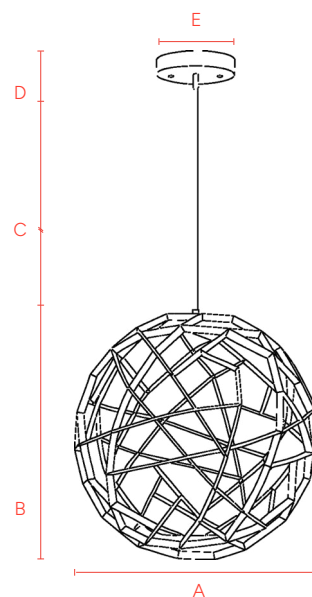

FEATURES

- Geometric lattice design with natural wood
- Adjustable cord suspension for versatile installation heights
- 1x E27 60W lamp not supplied

MODEL NUMBERS

Small

MDAMAL1SNAT - Natural
MDAMAL1SWH - White
MDAMAL1SBK - Black

Medium

MDAMAL1MNAT - Natural
MDAMAL1MWH - White
MDAMAL1MBK - Black

Large

MDAMAL1LNAT - Natural
MDAMAL1LWH - White
MDAMAL1LBK - Black

SPECIFICATIONS

Materials	Wood and Iron
Wattage	Max 1 x 60W
Lamp Holder	E27
Height Adjustability	Yes via adjustable locks
IP Rating	IP20

DIMENSIONS

Size	A	B	C	D	E
Small	Ø400mm	400mm	Max. 2500mm	25mm	120mm
Medium	Ø500mm	500mm	Max. 2500mm	25mm	120mm
Large	Ø500mm	500mm	Max. 2500mm	25mm	120mm