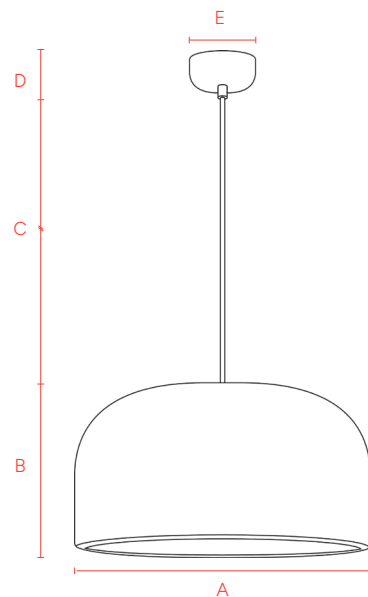

## PRODUCT DESCRIPTION

The Oslo pendant is a pinnacle of Scandinavian minimalism, defined by its clean, architectural dome and seamless profile.

Available in 2 versatile sizes and three colours, its smooth matte finish and refined silhouette bring an effortless, modern sophistication to any interior. A perfect balance of functional beauty and quiet elegance for the contemporary home.

## FEATURES

- Scandinavian minimalist design
- Adjustable cord suspension for versatile installation heights
- 1x E27 60W lamp not supplied

## SPECIFICATIONS

Materials	Wood & Iron
Wattage	Max 1 x 60W
Lamp Holder	E27
Height Adjustability	Yes via adjustable locks
IP Rating	IP20

## DIMENSIONS

Size	A	B	C	D	E
Small	Ø220mm	150mm	Max. 1500mm	40mm	80mm
Large	Ø430mm	230mm	Max. 1500mm	40mm	125mm