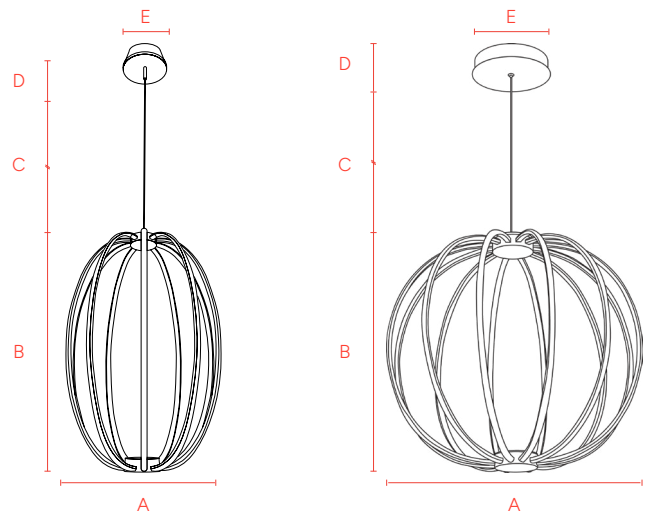

STELLAR

LIGHT BENDING

OVAL

SPHERE

SPECIFICATIONS

Materials	Aluminium	
Wattage	Max 40W	Max 50W
Lumens Output	1800lm	2300lm
Colour Temperature	3000K / 4000K / 5000K	
Dimmable	Yes	
CRI	80	
Lamp Holder	LED	
Height Adjustability	Yes via an adjustable lock	
IP Rating	IP20	

DIMENSIONS

Type	A	B	C	D	E
Oval	Ø600mm	800mm	Max. 2000mm	50mm	200mm
Sphere	Ø600mm	600mm	Max. 2000mm	50mm	200mm

PRODUCT DESCRIPTION

The Stellar pendant is a captivating display of light-bending artistry that is available in 2 sizes. It features a sculptural, open-frame globe of integrated LED arcs. Its dynamic, orbital design creates a sense of fluid motion and architectural depth, casting a brilliant, multi-directional glow. It is a sophisticated centerpiece that brings a bold, cosmic energy to any modern interior.

FEATURES

- Open frame globe with slim LED strips
- Adjustable cord suspension for versatile installation heights
- Integrated LED

MODEL NUMBERS

MDASTE600BK - Oval
MDASTE800BK - Sphere